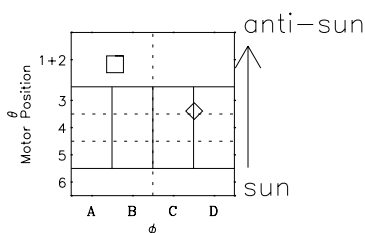

Galileo EPD Real-Time Six-Sector 97261

Software Version: RTLINE_R6 V 1.20
Data Production: 06-03-00
Plot Production: Sun Sep 16 01:27:33 2001

◇ = Jupiter look direction
□ = Corotation look direction