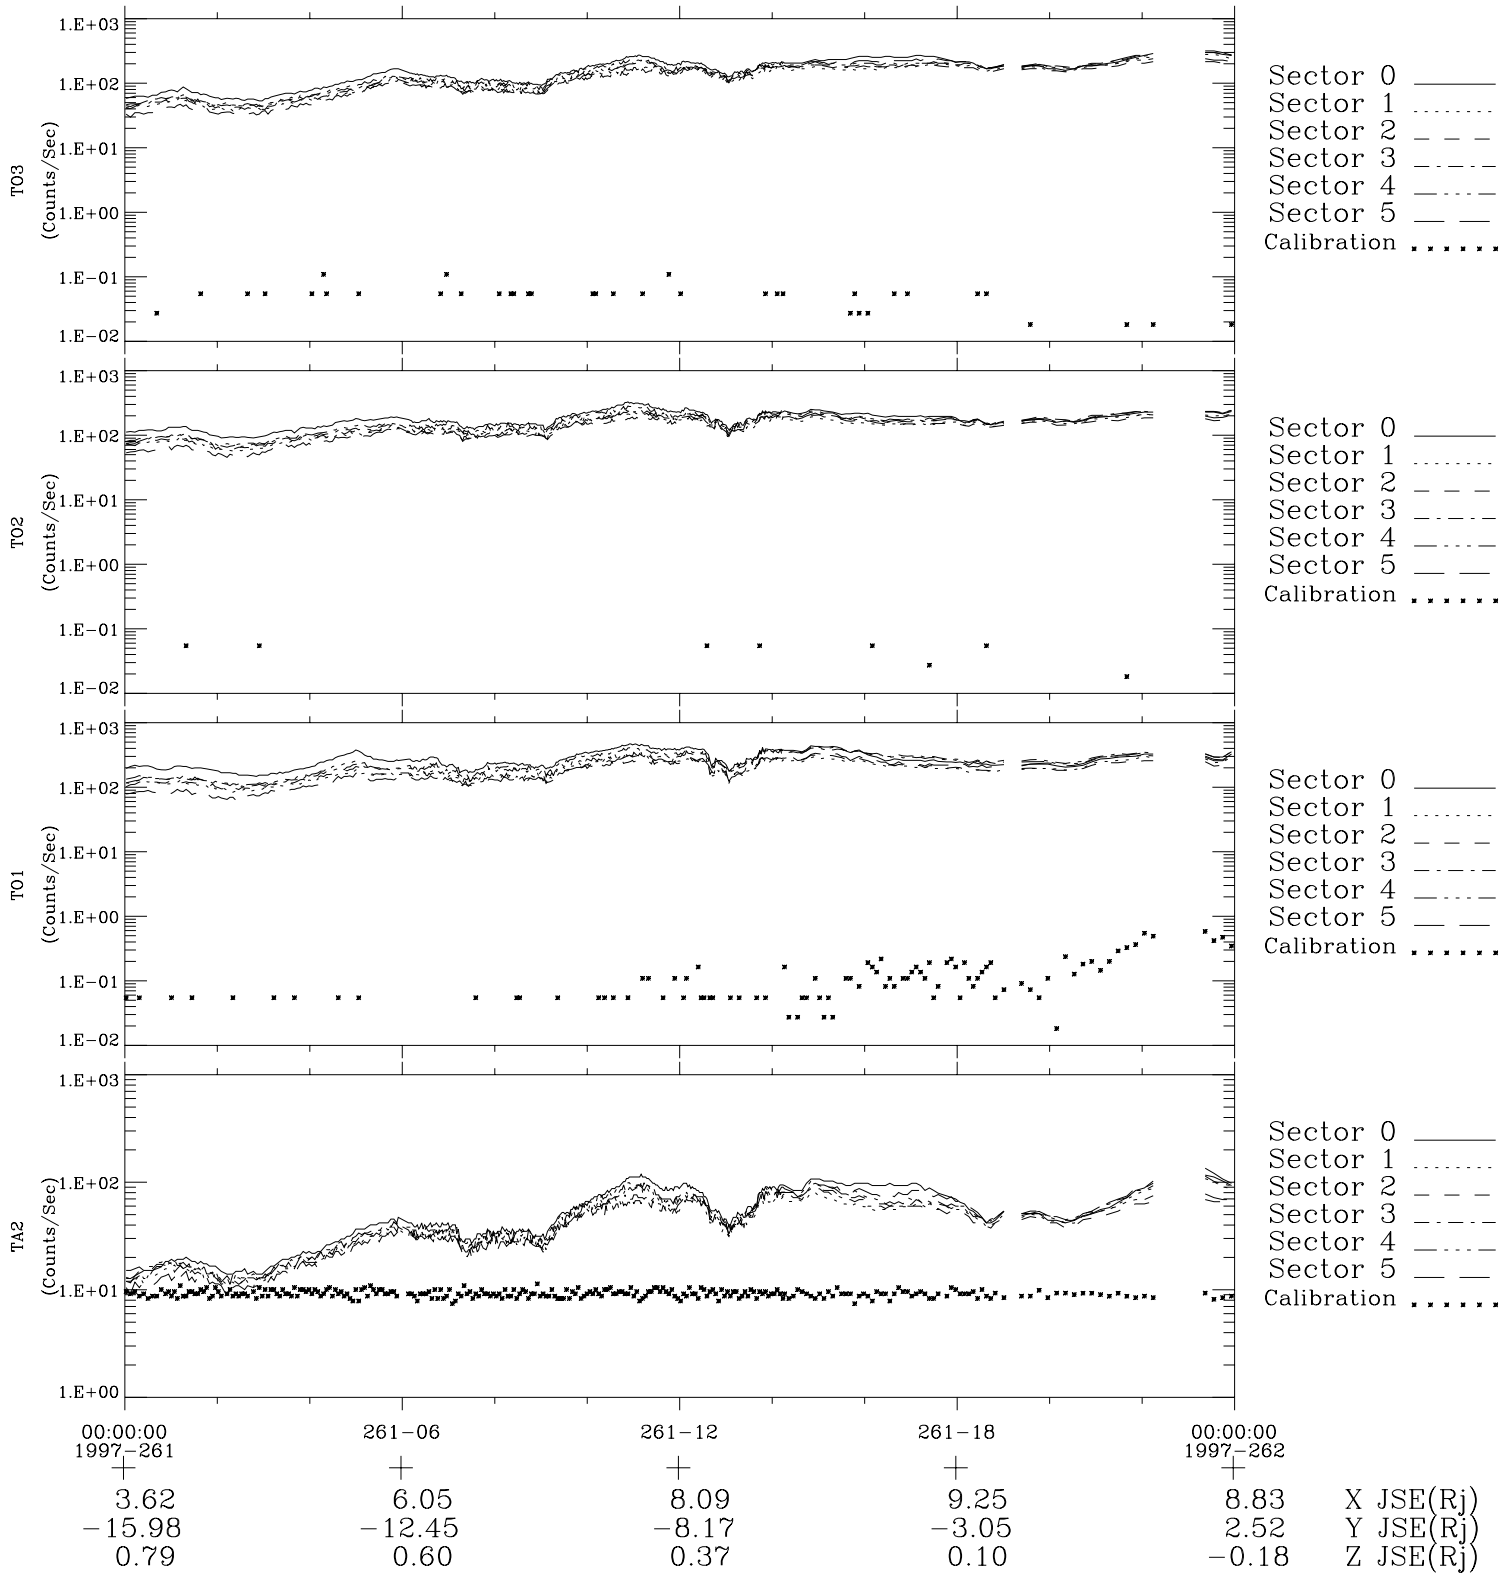

Galileo EPD Real-Time Six-Sector 97261

Software Version: RTLINE_R6 V 1.20
Data Production: 06-03-00
Plot Production: Sun Sep 16 01:27:33 2001

◇ = Jupiter look direction
□ = Corotation look direction