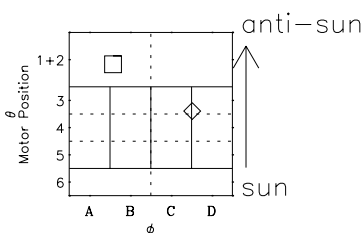

Galileo EPD Real-Time Six-Sector 97261

Software Version: RTLINE_R6 V 1.20
Data Production: 06-03-00
Plot Production: Sun Sep 16 01:27:32 2001

◇ = Jupiter look direction
□ = Corotation look direction