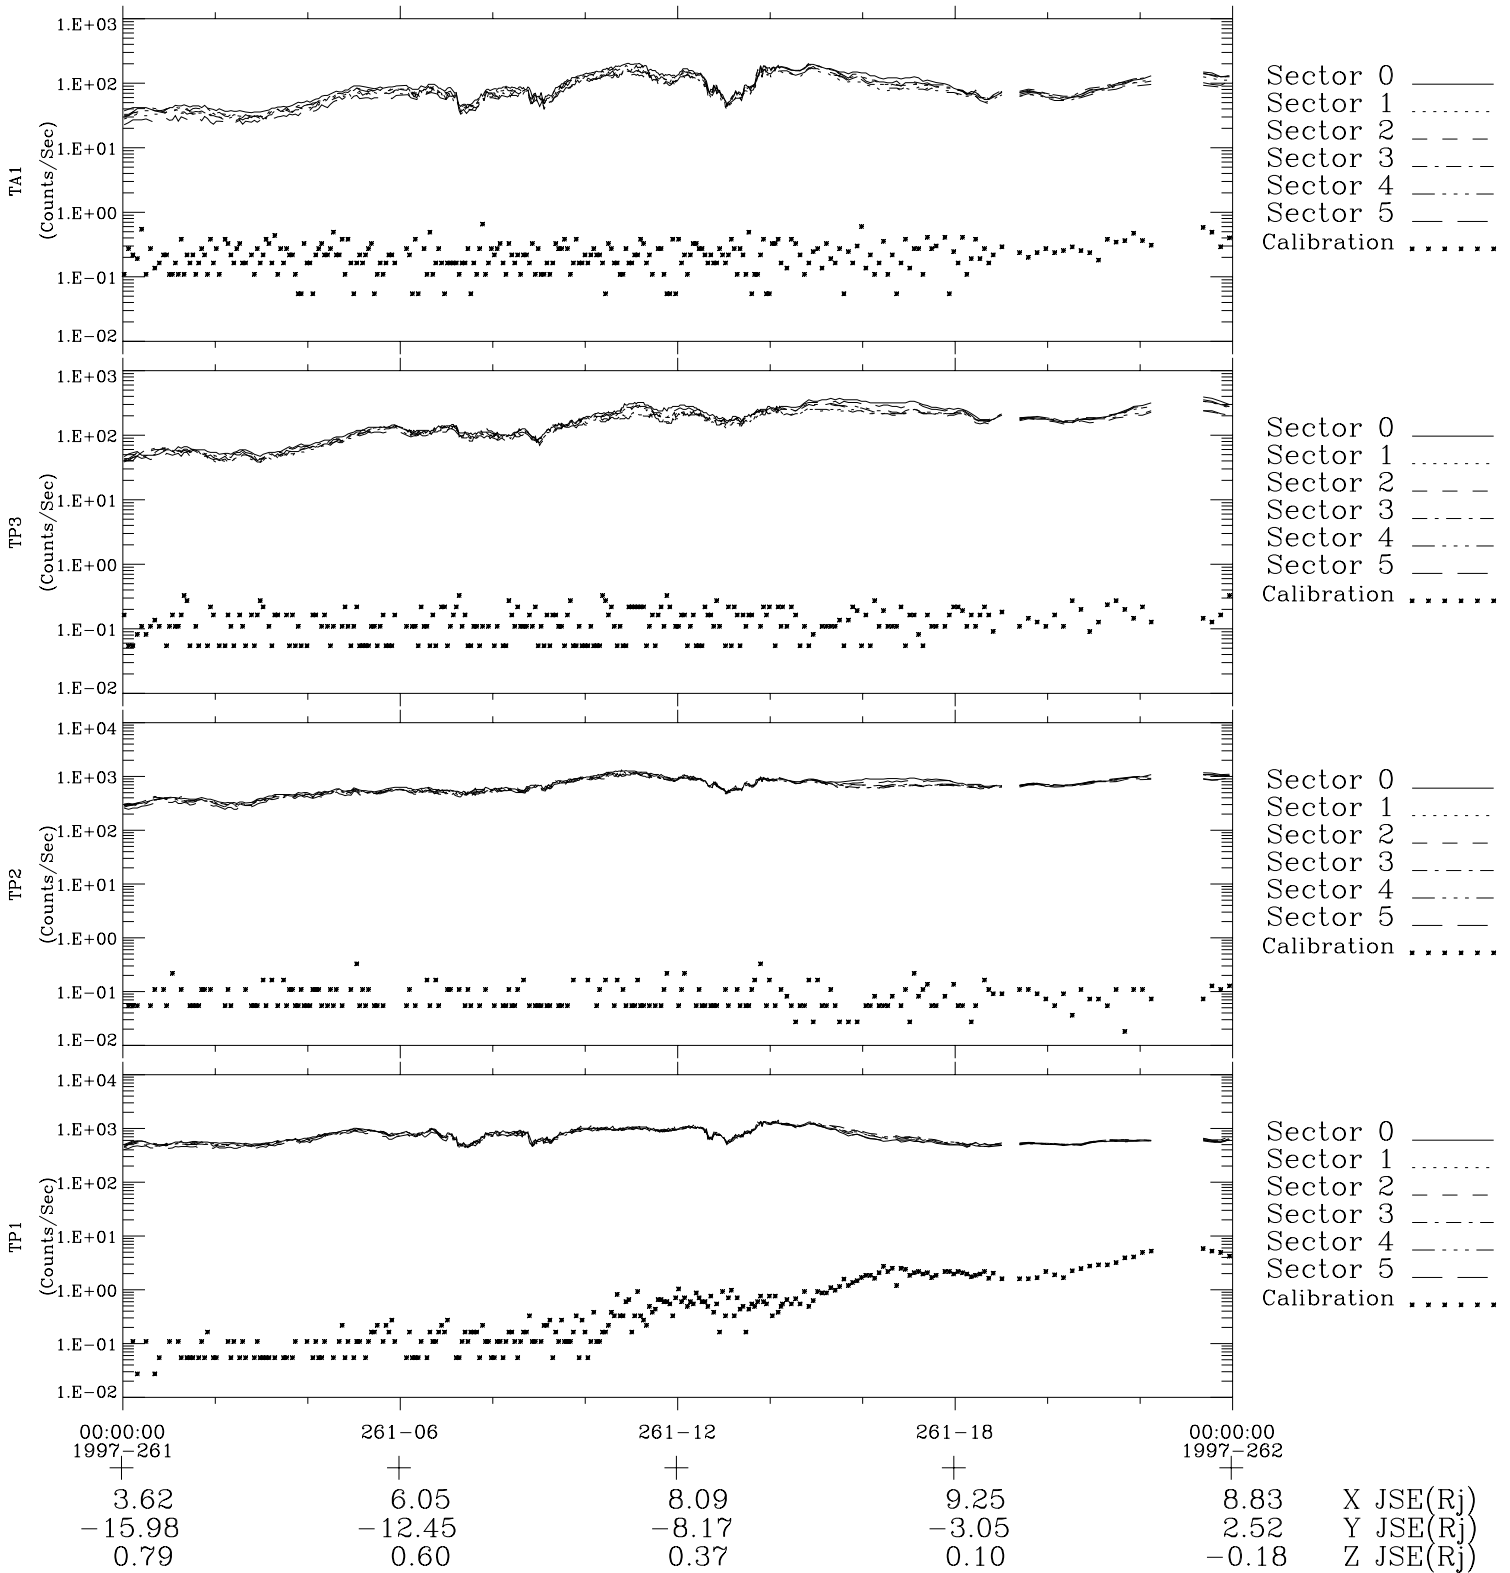

Galileo EPD Real-Time Six-Sector 97261

Software Version: RTLINE_R6 V 1.20
Data Production: 06-03-00
Plot Production: Sun Sep 16 01:27:32 2001

◇ = Jupiter look direction
□ = Corotation look direction