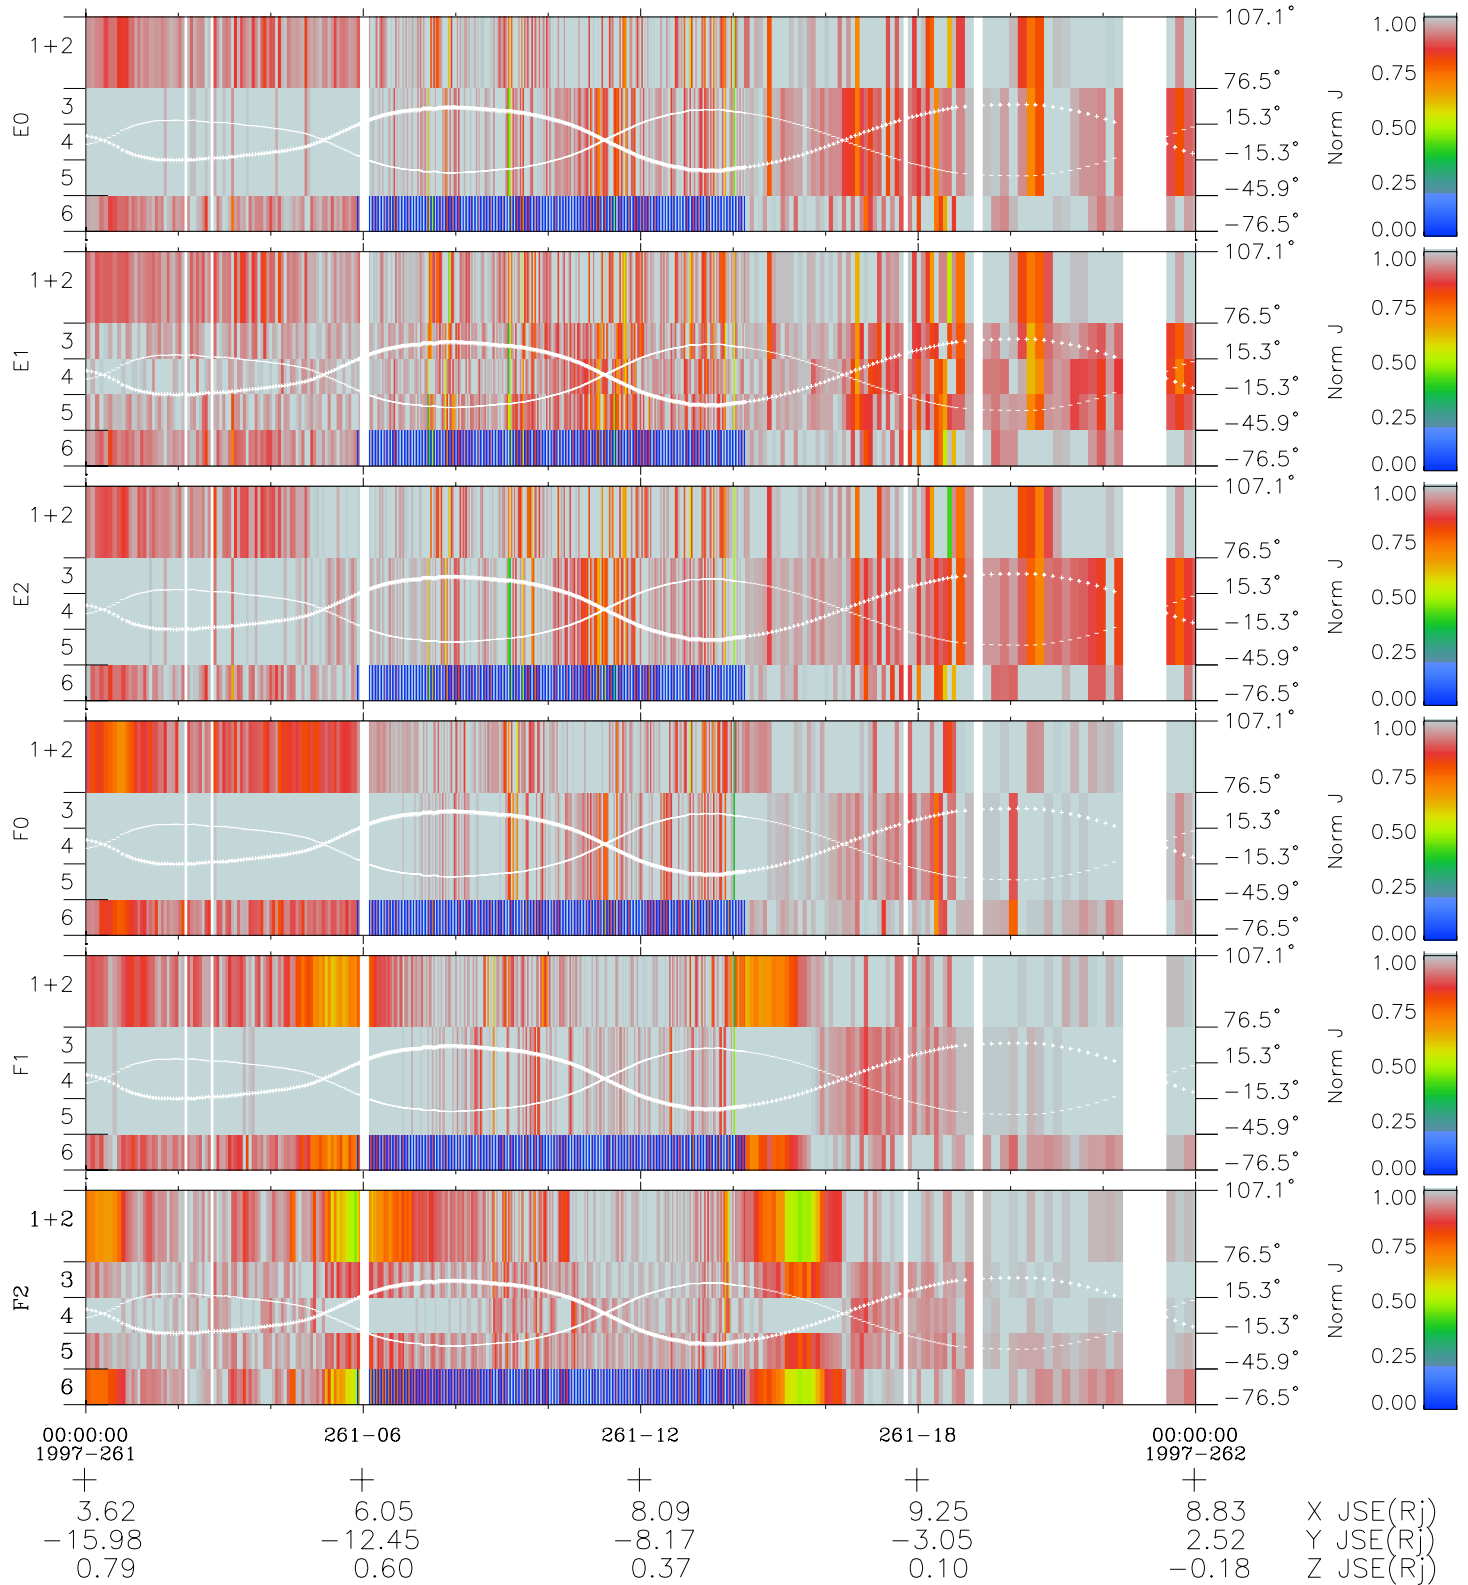

Galileo EPD Real Elevation Anisotropies 97261

Software Version: RTELEV_NORM V 1.20
Data Production: 06-03-00
Plot Production: Sun Sep 16 01:25:38 2001
Color File: wondr3
Geofactor File: 1.1

- ◇ = Jupiter look direction
- = Corotation look direction