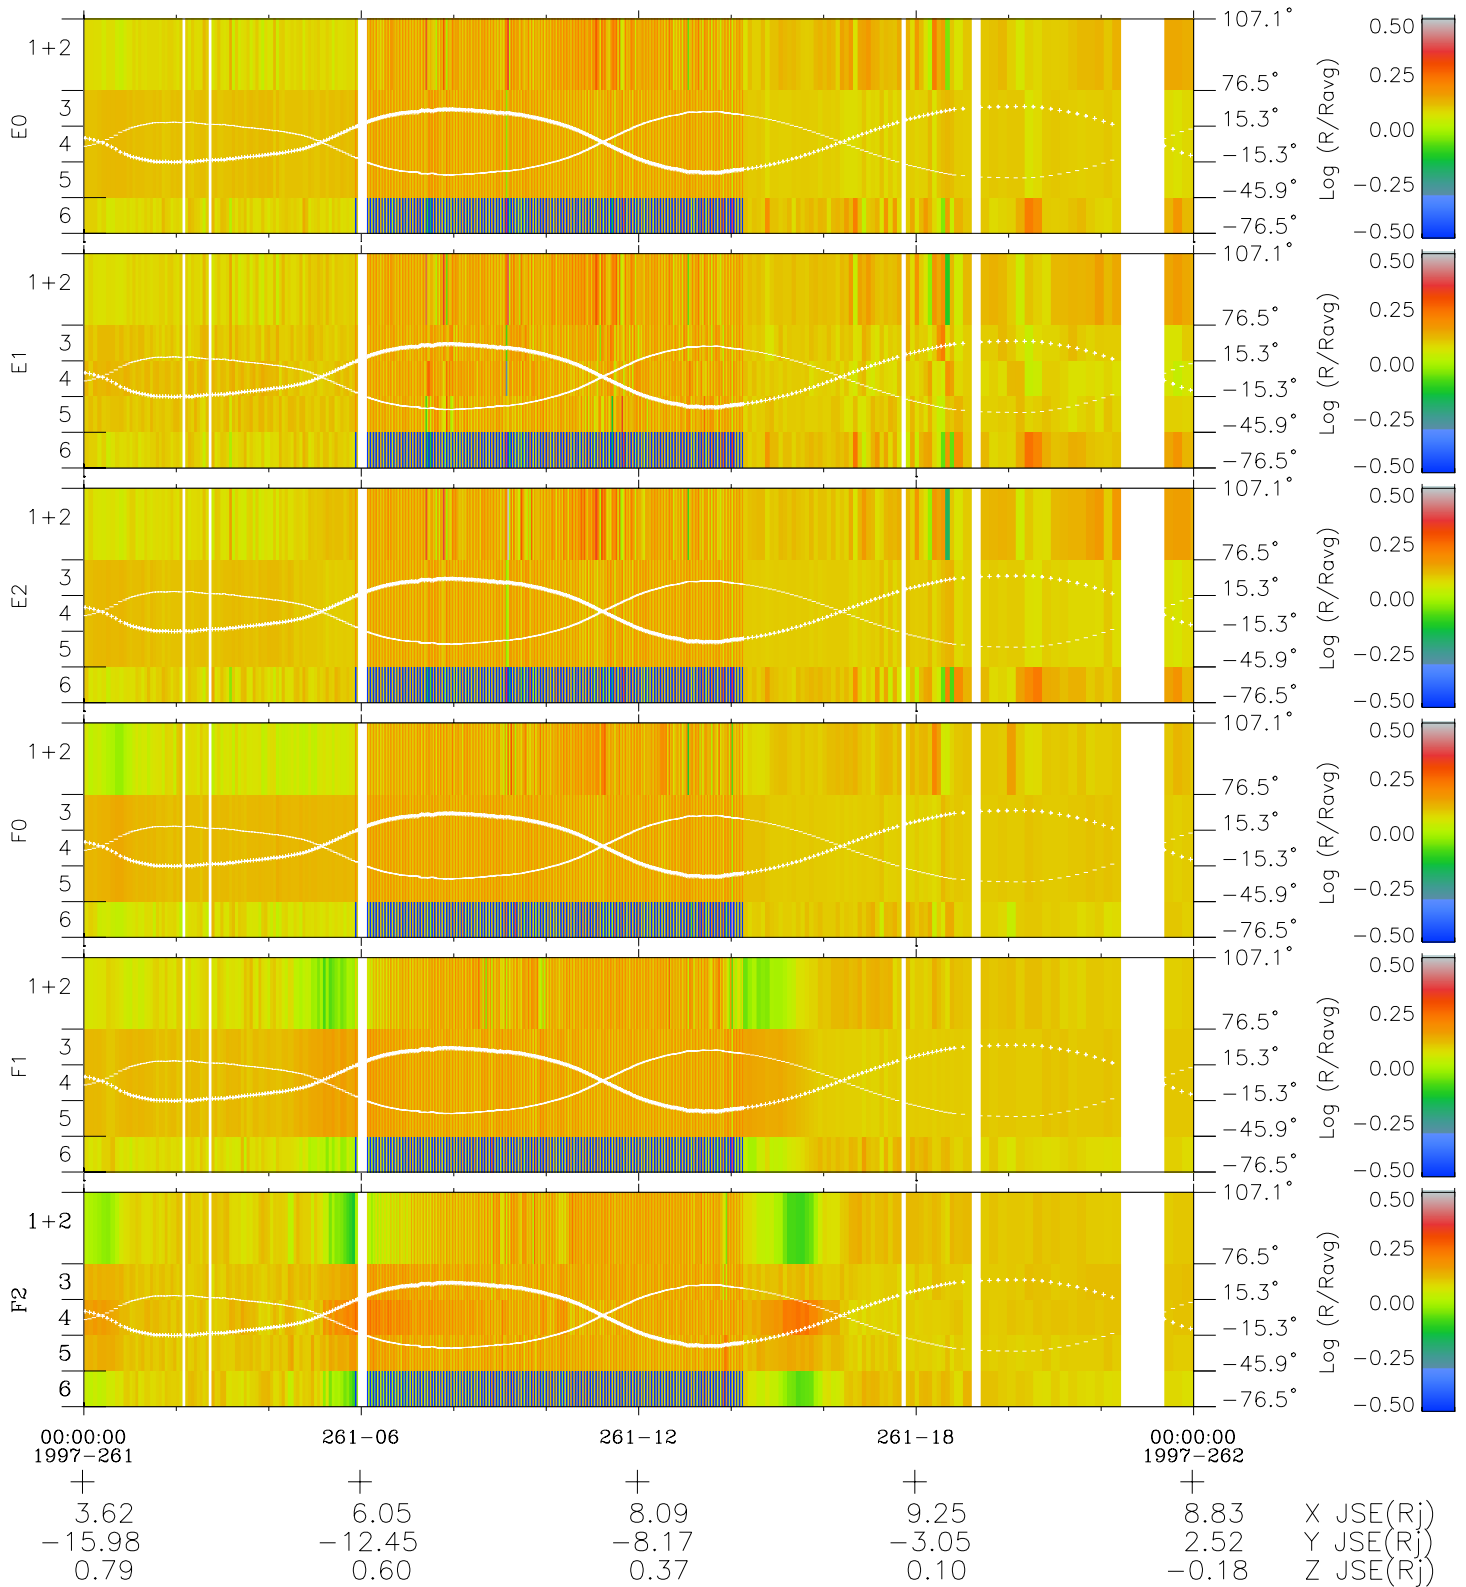

# Galileo EPD Real Elevation Anisotropies 97261

Software Version: RTELEV\_MEAN V 1.20  
 Data Production: 06-03-00  
 Plot Production: Sun Sep 16 01:24:37 2001  
 Color File: wondr3  
 Geofactor File: 1.1

- ◇ = Jupiter look direction
- = Corotation look direction