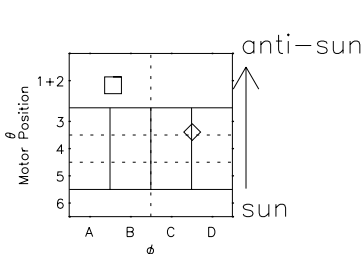

# Galileo EPD Real Elevation Anisotropies 97261

Software Version: RTELEV\_FLUX V 1.20  
Data Production: 06-03-00  
Plot Production: Sun Sep 16 01:25:07 2001  
Color File: wondr3  
Geofactor File: 1.1

- ◇ = Jupiter look direction
- = Corotation look direction