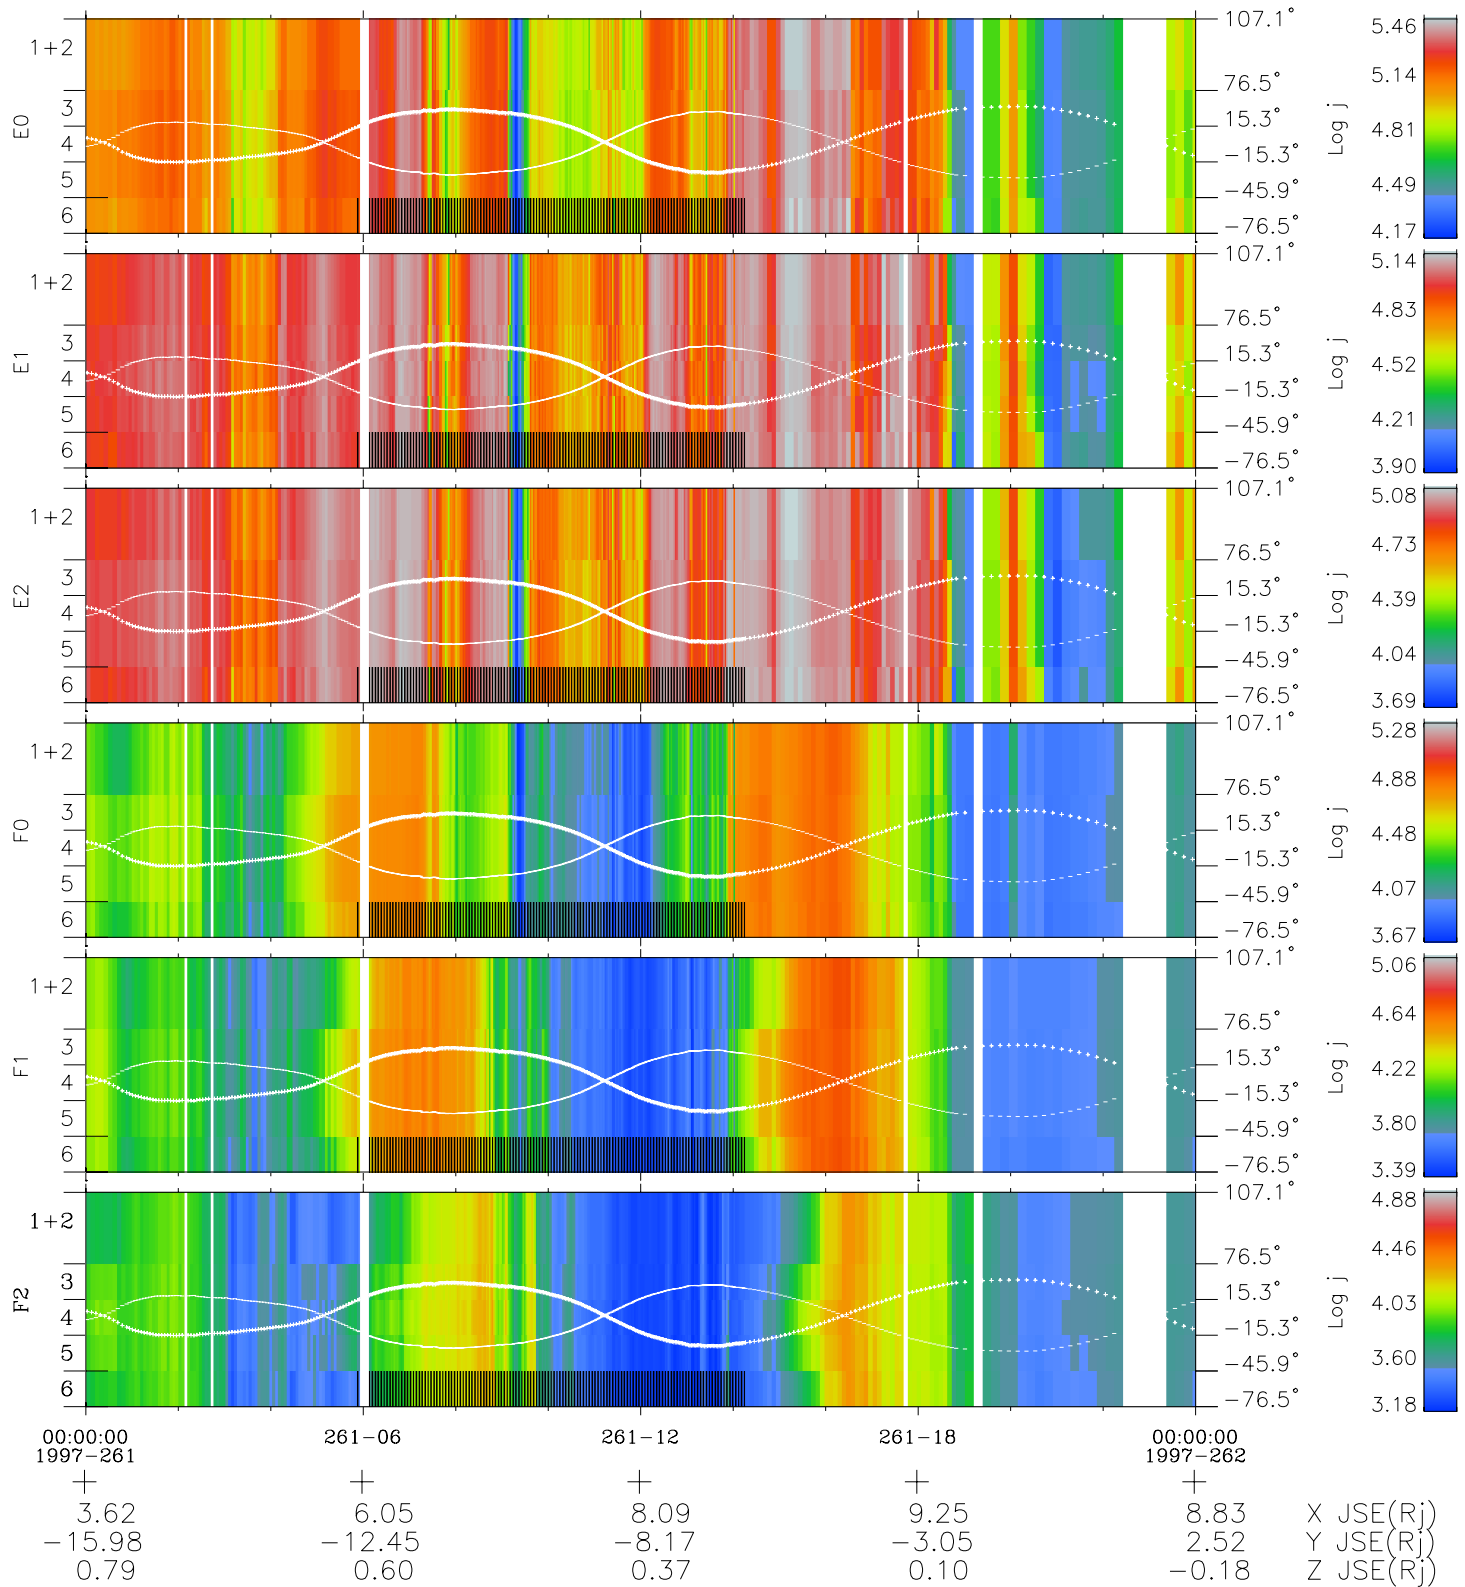

# Galileo EPD Real Elevation Anisotropies 97261

Software Version: RTELEV\_FLUX V 1.20  
Data Production: 06-03-00  
Plot Production: Sun Sep 16 01:25:07 2001  
Color File: wondr3  
Geofactor File: 1.1

- ◇ = Jupiter look direction
- = Corotation look direction