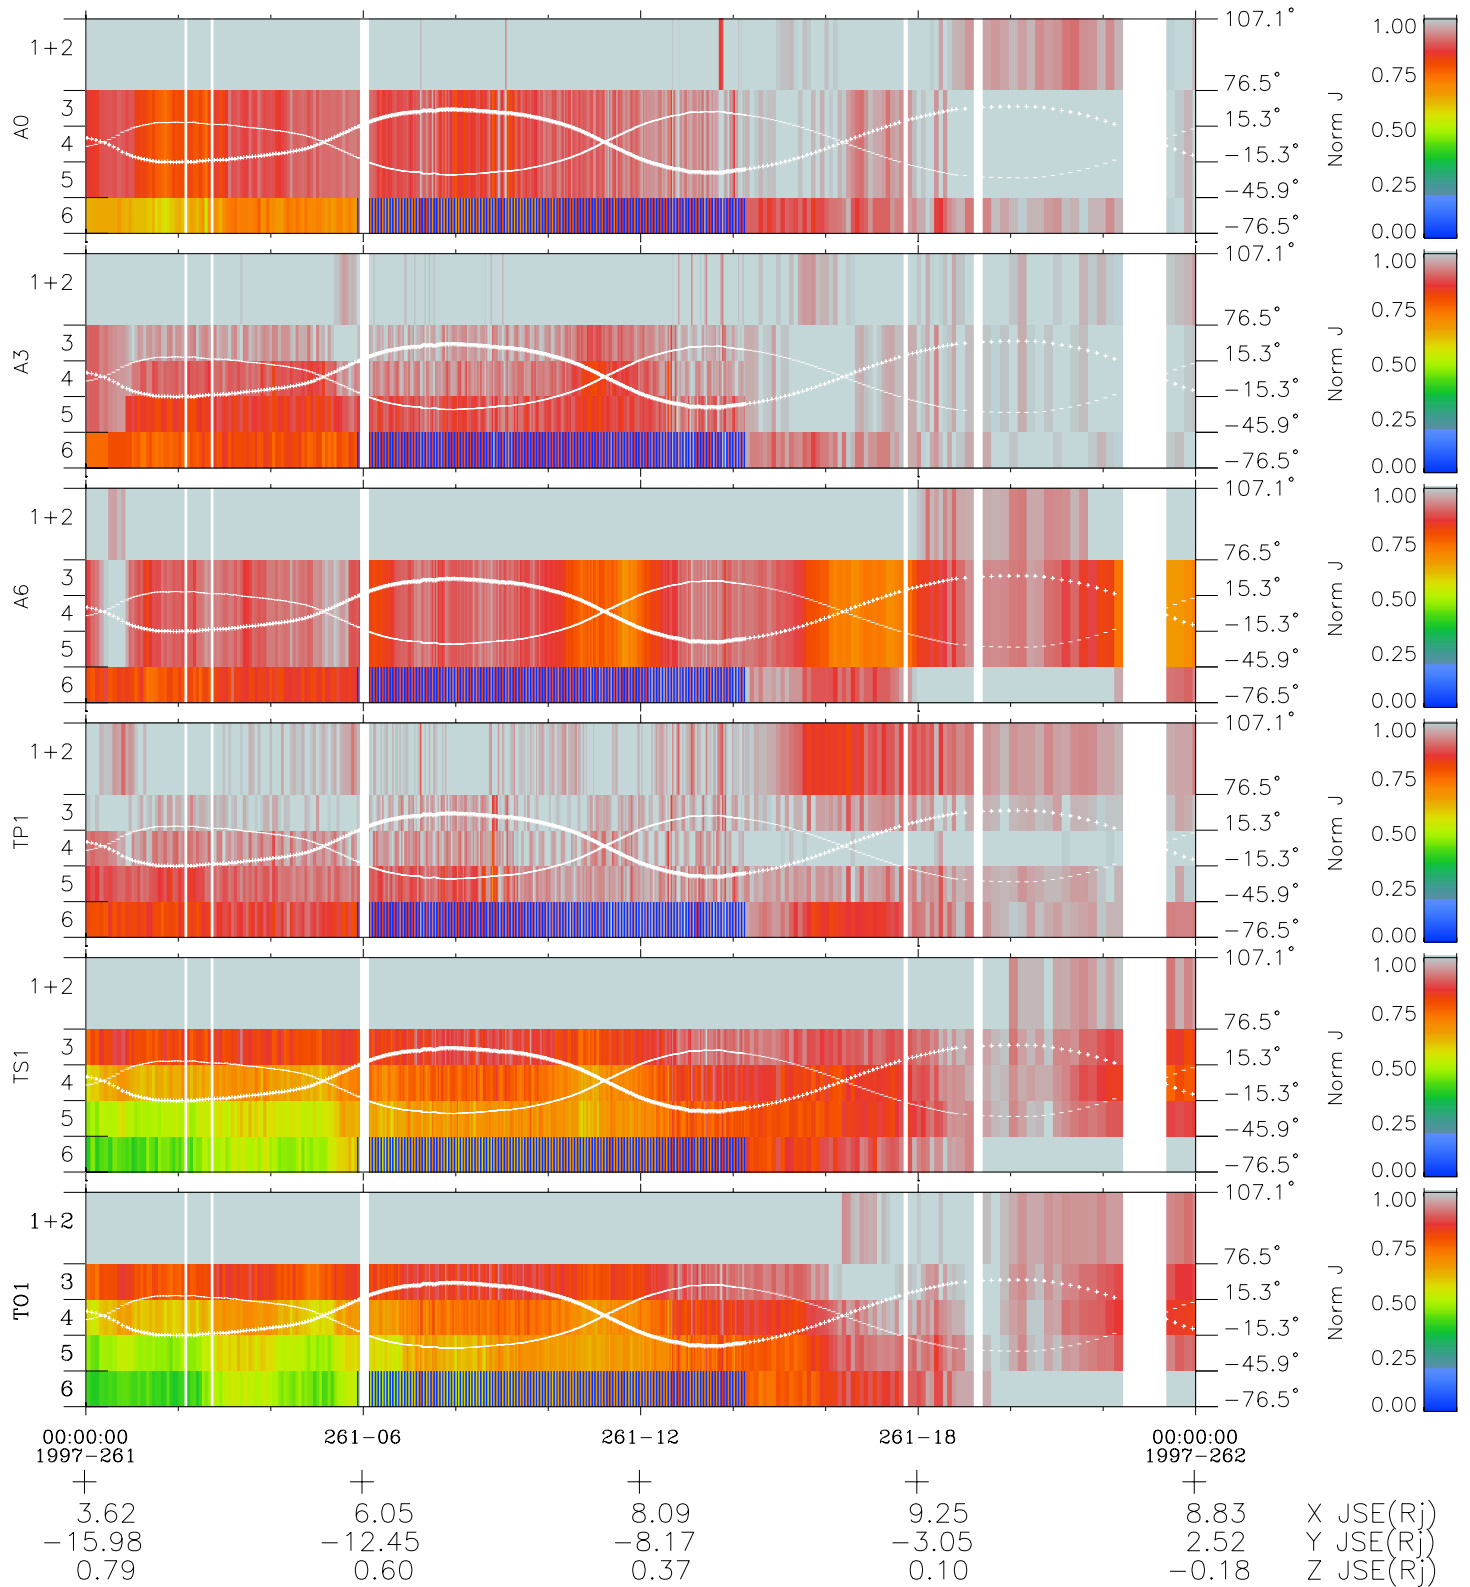

# Galileo EPD Real Elevation Anisotropies 97261

Software Version: RTELEV\_NORM V 1.20  
Data Production: 06-03-00  
Plot Production: Sun Sep 16 01:25:23 2001  
Color File: wondr3  
Geofactor File: 1.1

◇ = Jupiter look direction  
□ = Corotation look direction