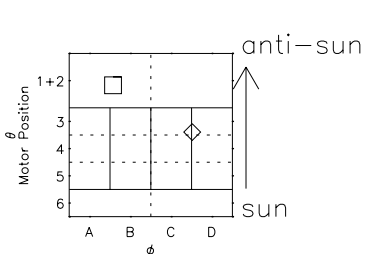

# Galileo EPD Real Elevation Anisotropies 97261

Software Version: RTELEV\_NORM V 1.20  
Data Production: 06-03-00  
Plot Production: Sun Sep 16 01:25:23 2001  
Color File: wondr3  
Geofactor File: 1.1

◇ = Jupiter look direction  
□ = Corotation look direction