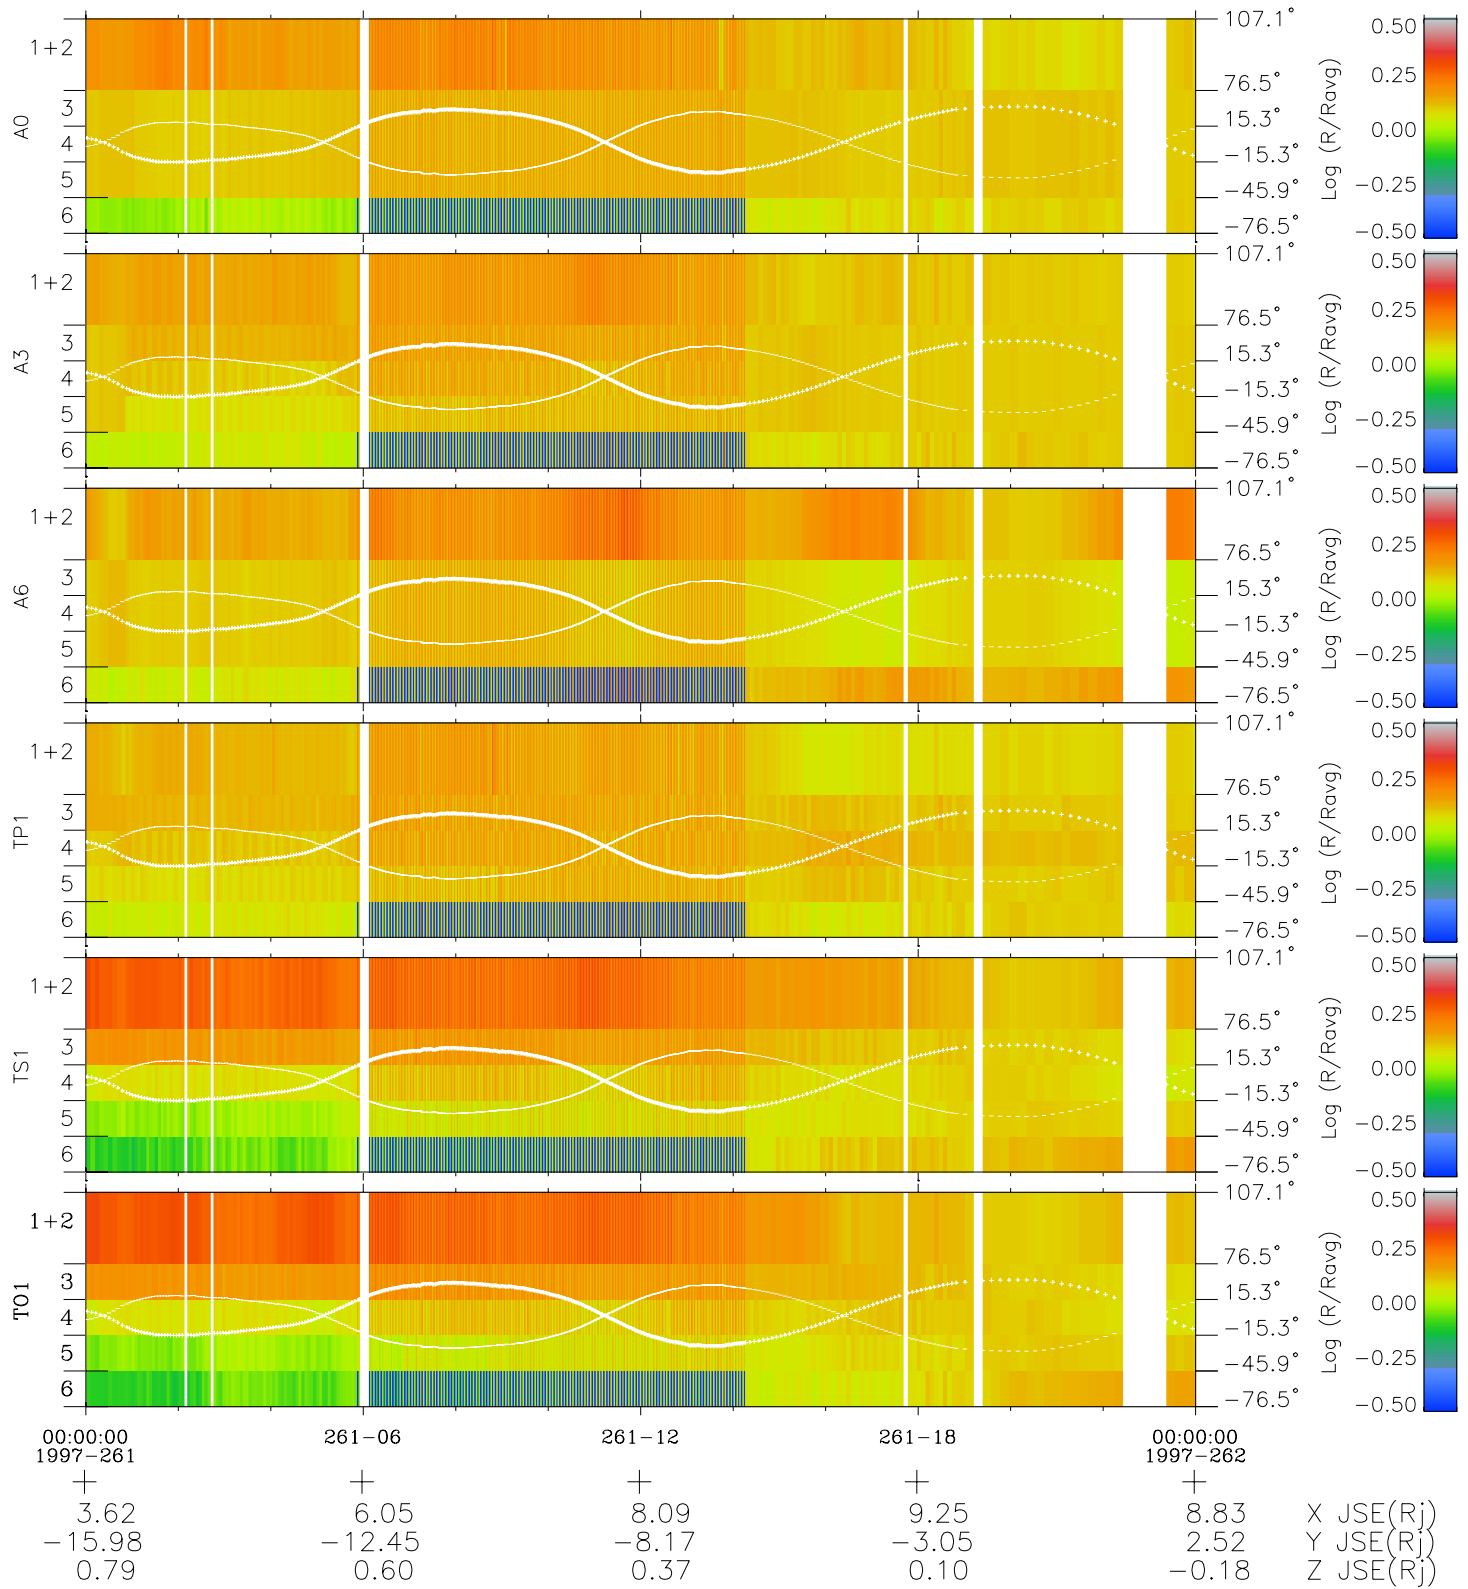

# Galileo EPD Real Elevation Anisotropies 97261

Software Version: RTELEV\_MEAN V 1.20  
 Data Production: 06-03-00  
 Plot Production: Sun Sep 16 01:24:22 2001  
 Color File: wondr3  
 Geofactor File: 1.1

- ◇ = Jupiter look direction
- = Corotation look direction