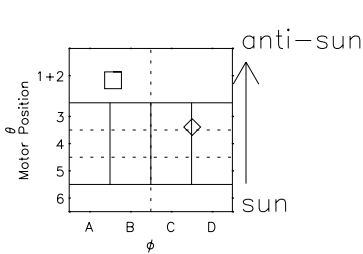

Galileo EPD Real Elevation Anisotropies 97261

Software Version: RTELEV_FLUX V 1.20
Data Production: 06-03-00
Plot Production: Sun Sep 16 01:24:52 2001
Color File: wondr3
Geofactor File: 1.1

- ◇ = Jupiter look direction
- = Corotation look direction