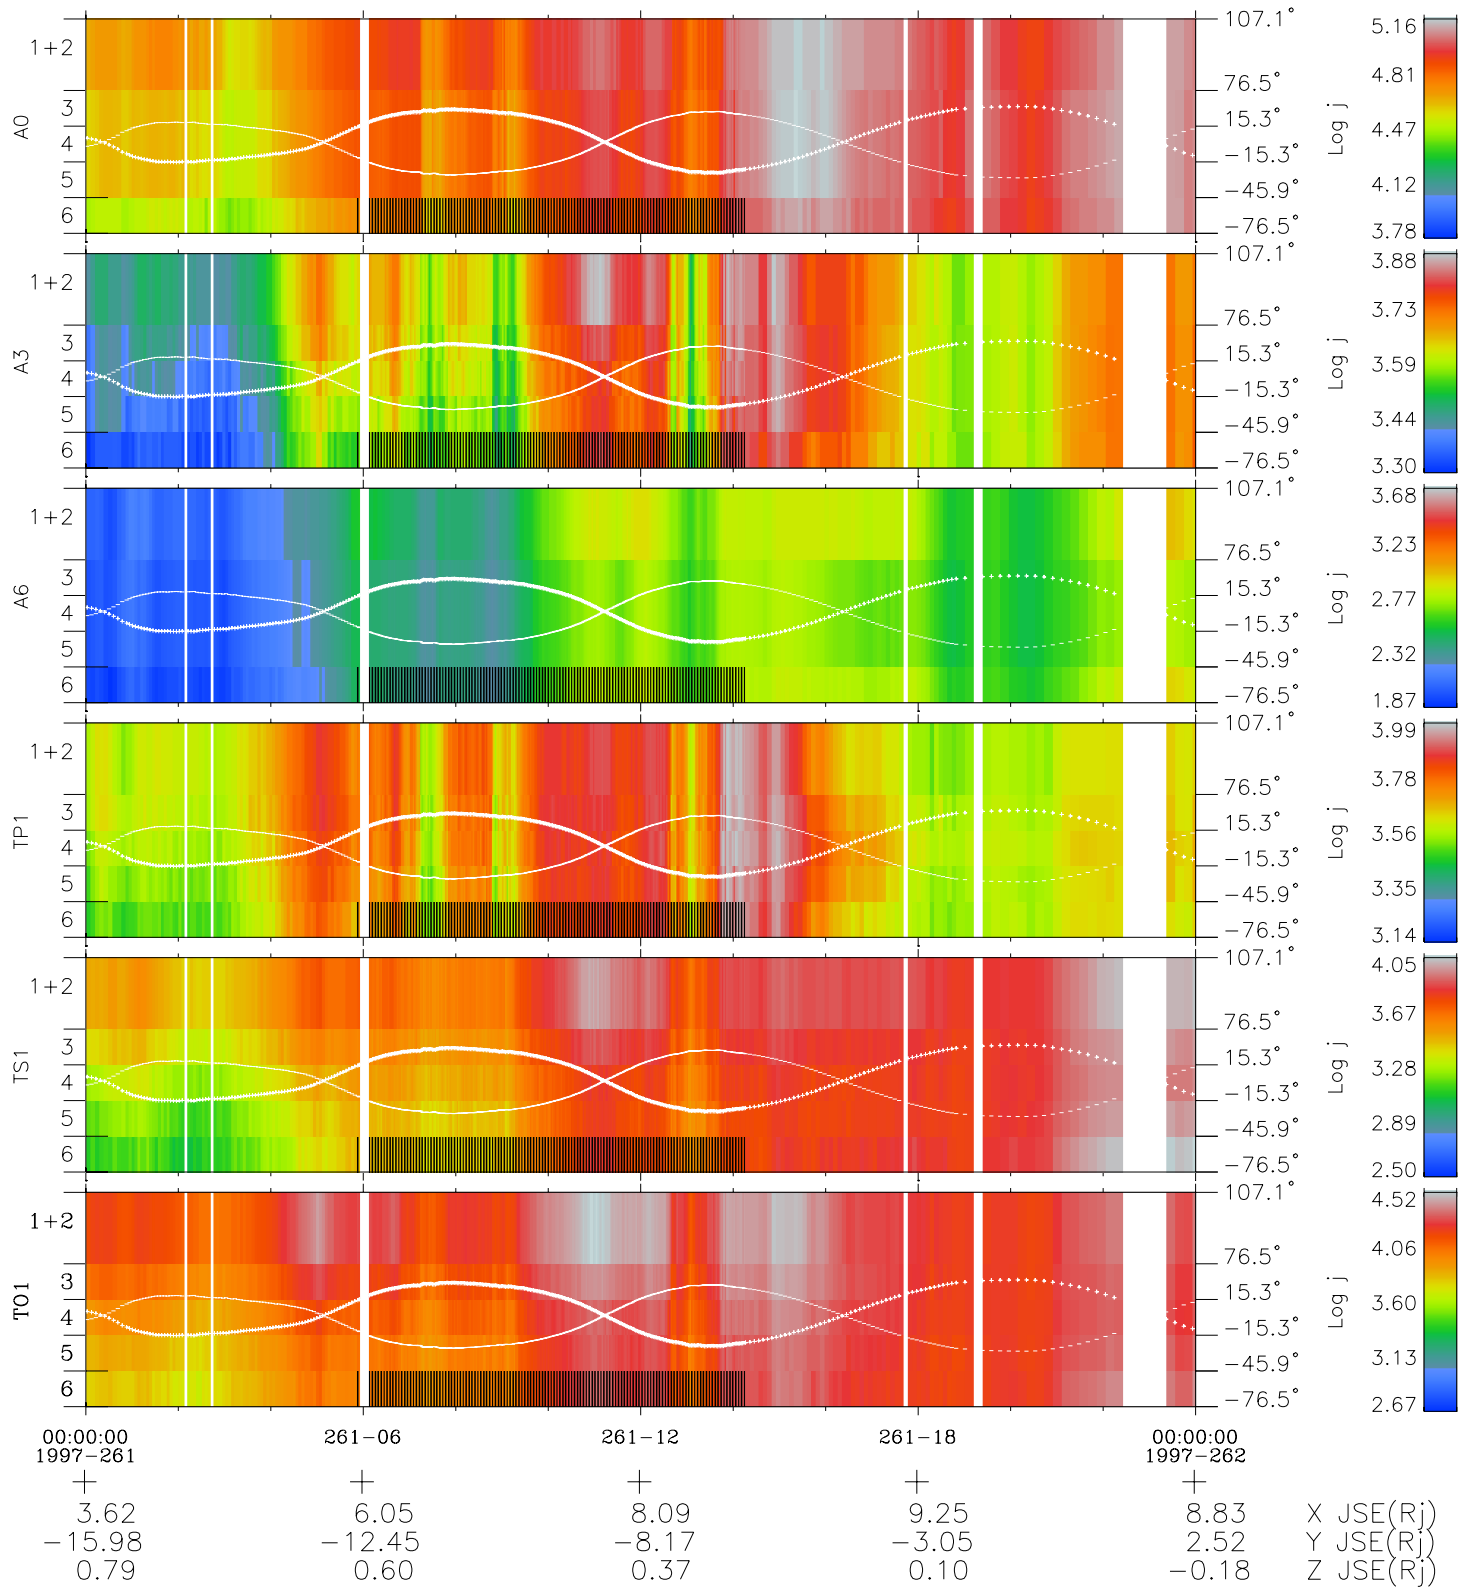

Galileo EPD Real Elevation Anisotropies 97261

Software Version: RTELEV_FLUX V 1.20
Data Production: 06-03-00
Plot Production: Sun Sep 16 01:24:52 2001
Color File: wondr3
Geofactor File: 1.1

- ◇ = Jupiter look direction
- = Corotation look direction