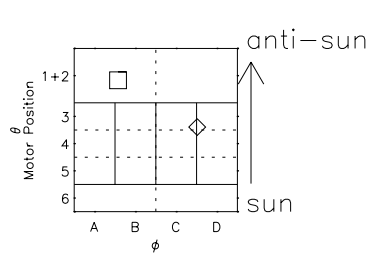

Galileo EPD Real Time Azimuth Anisotropies 97261

Software Version: RTAZIM_MEAN V 1.20
 Data Production: 06-03-00
 Plot Production: Sun Sep 16 01:26:07 2001
 Color File: wondr3
 Geofactor File: 1.1

◇ = Jupiter look direction
 □ = Corotation look direction