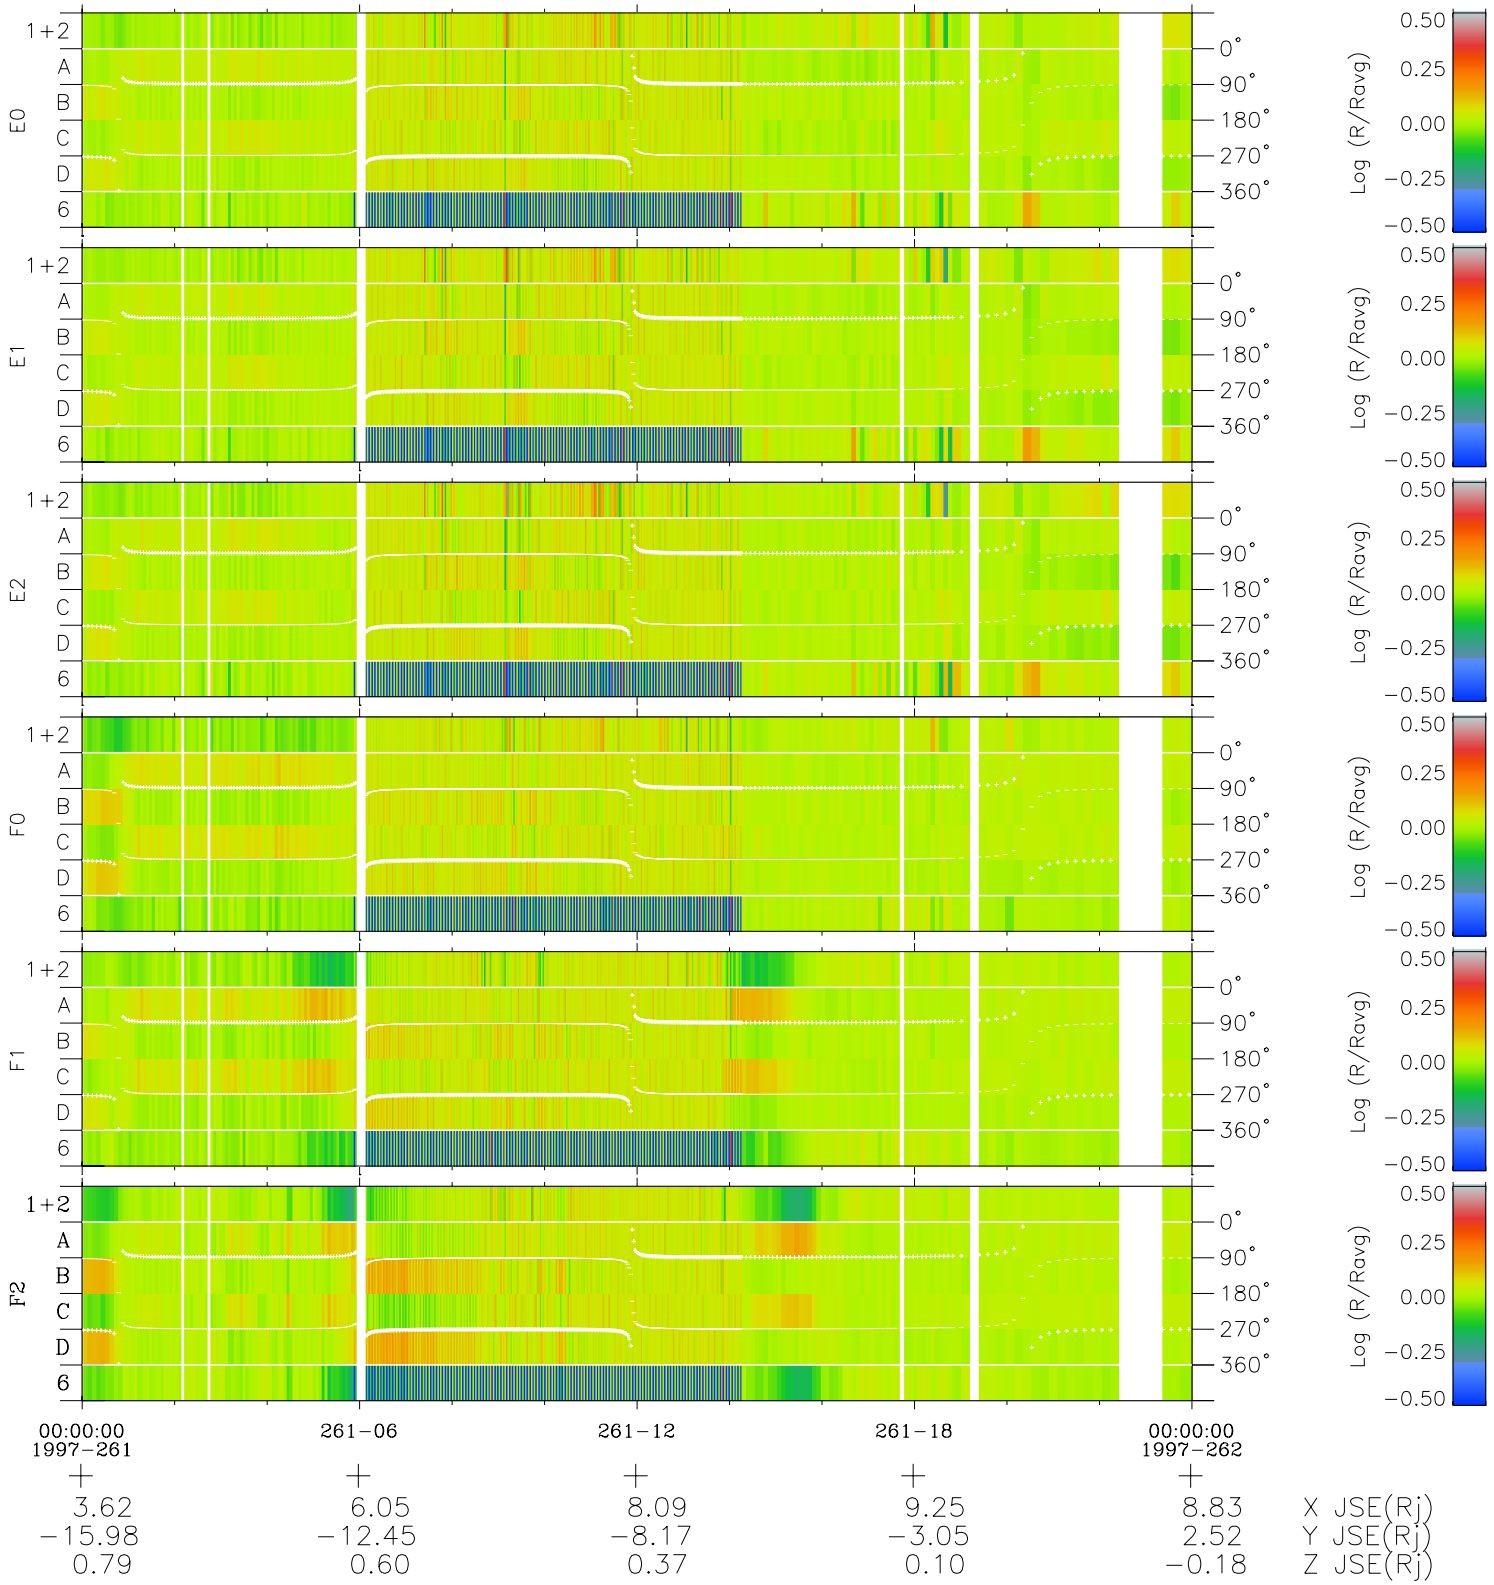

Galileo EPD Real Time Azimuth Anisotropies 97261

Software Version: RTAZIM_MEAN V 1.20
 Data Production: 06-03-00
 Plot Production: Sun Sep 16 01:26:07 2001
 Color File: wondr3
 Geofactor File: 1.1

◇ = Jupiter look direction
 □ = Corotation look direction