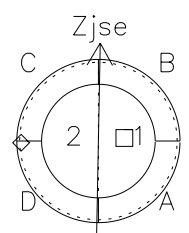

Galileo EPD Real Time Azimuth Anisotropies 97261

Software Version: RTAZIM_MEAN V 1.20
 Data Production: 06-03-00
 Plot Production: Sun Sep 16 01:26:07 2001
 Color File: wondr3
 Geofactor File: 1.1

◇ = Jupiter look direction
 □ = Corotation look direction