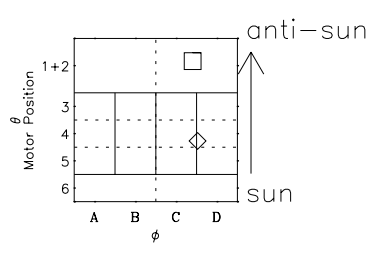

Galileo EPD Real Time Omni Spectrum 97260

Software Version: RTSPEC_OMNI V 1.20
 Data Production: 06-03-00
 Plot Production: Sun Sep 16 01:10:12 2001
 Color File: wondr3
 Geofactor File: 1.1

◇ = Jupiter look direction
 □ = Corotation look direction