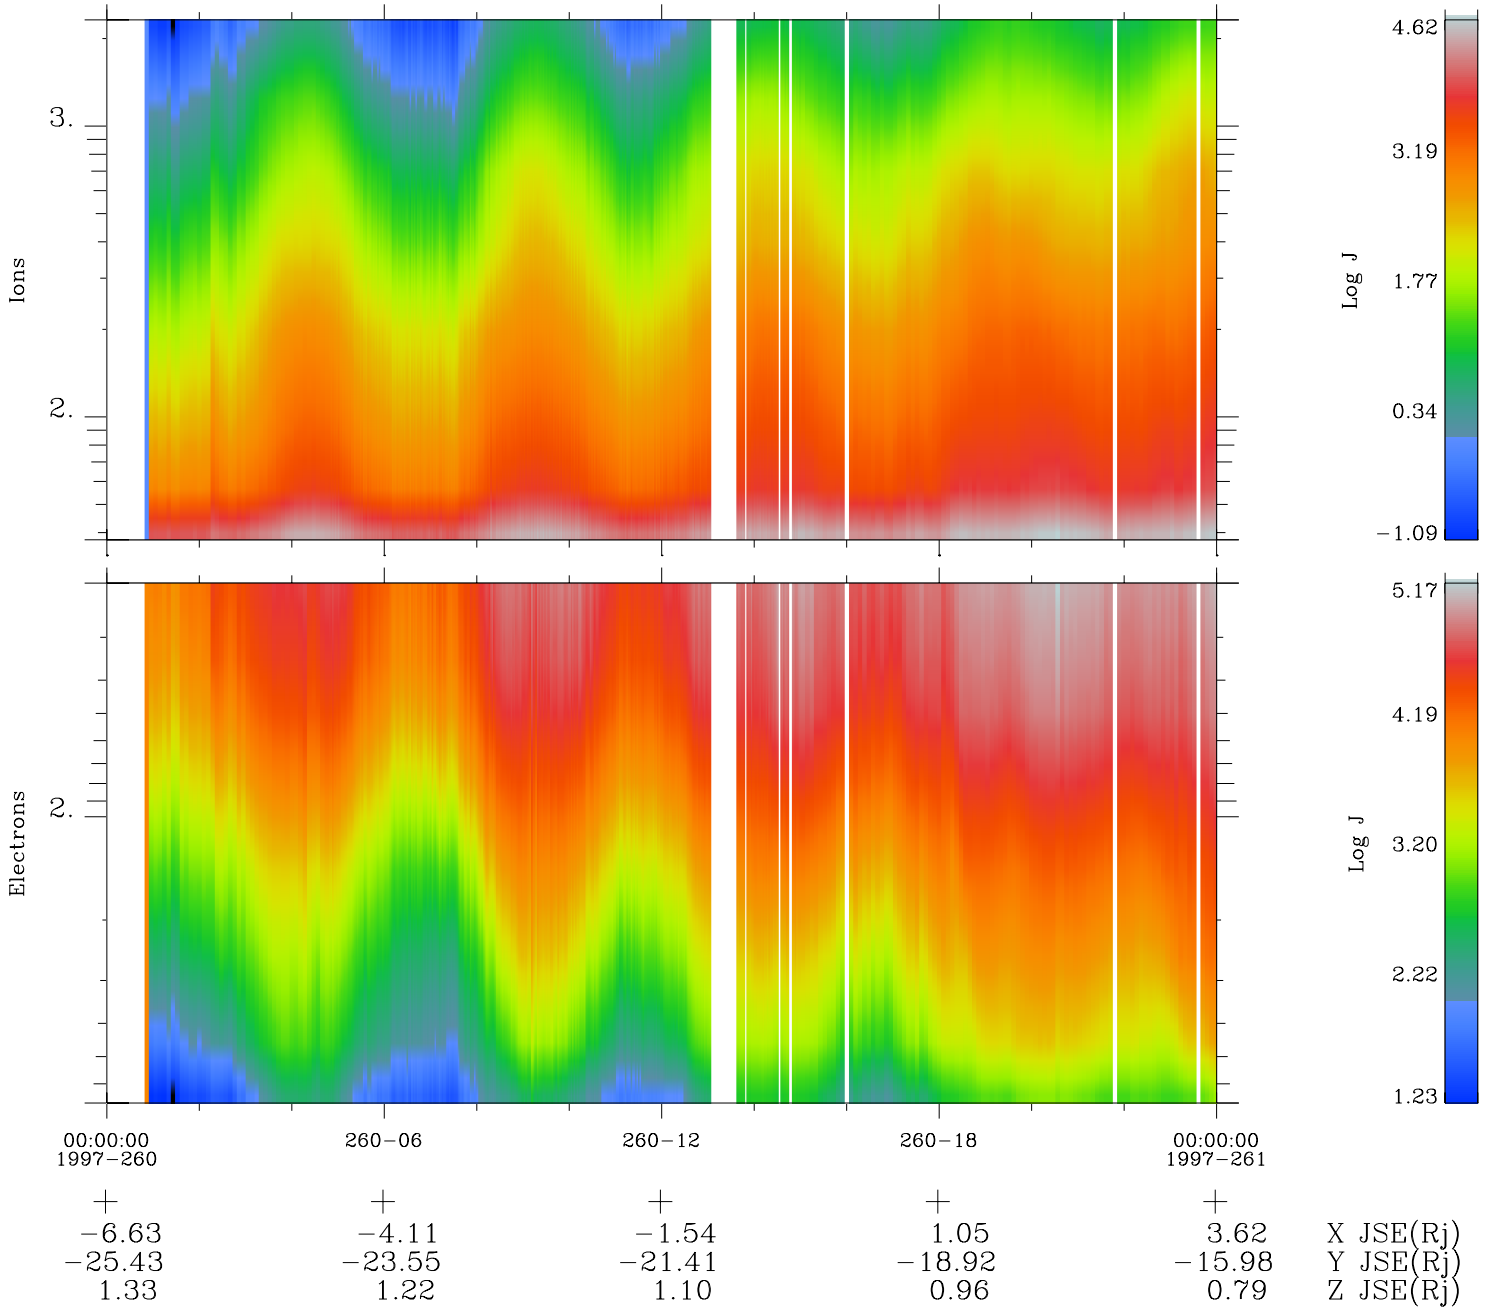

Galileo EPD Real Time Omni Spectrum 97260

Software Version: RTSPEC_OMNI V 1.20
 Data Production: 06-03-00
 Plot Production: Sun Sep 16 01:10:12 2001
 Color File: wondr3
 Geofactor File: 1.1

◇ = Jupiter look direction
 □ = Corotation look direction