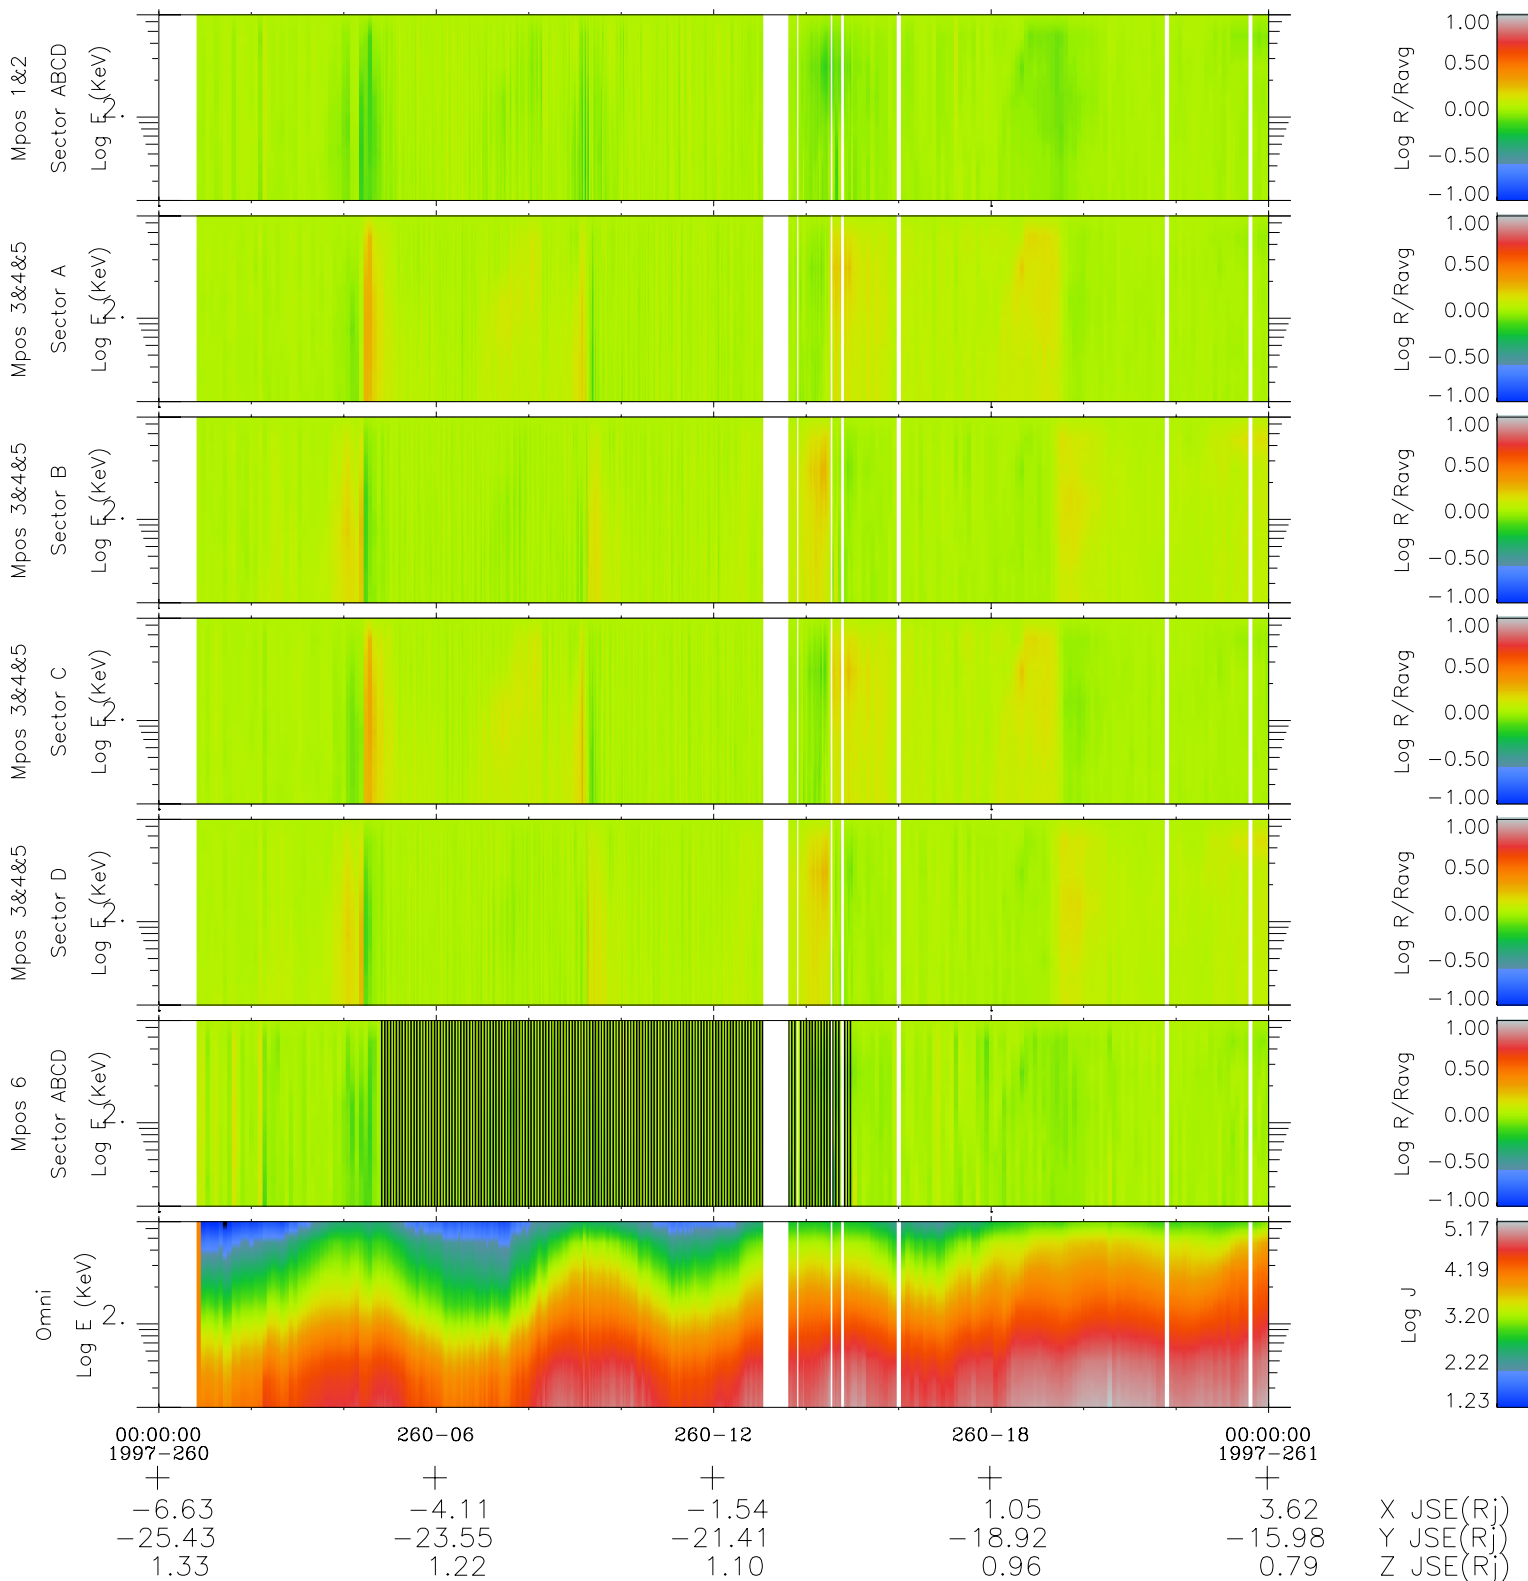

Galileo EPD Real Time R6 Electrons Spectra 97260

Software Version: RTSPEC_R6 V 1.20
 Data Production: 06-03-00
 Plot Production: Sun Sep 16 01:09:56 2001
 Color File: wondr3
 Geofactor File: 1.1

- ◇ = Jupiter look direction
- = Corotation look direction