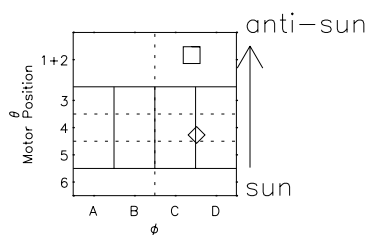

Galileo EPD Real Time R6 Electrons Spectra 97260

Software Version: RTSPEC_R6 V 1.20
 Data Production: 06-03-00
 Plot Production: Sun Sep 16 01:09:56 2001
 Color File: wondr3
 Geofactor File: 1.1

- ◇ = Jupiter look direction
- = Corotation look direction