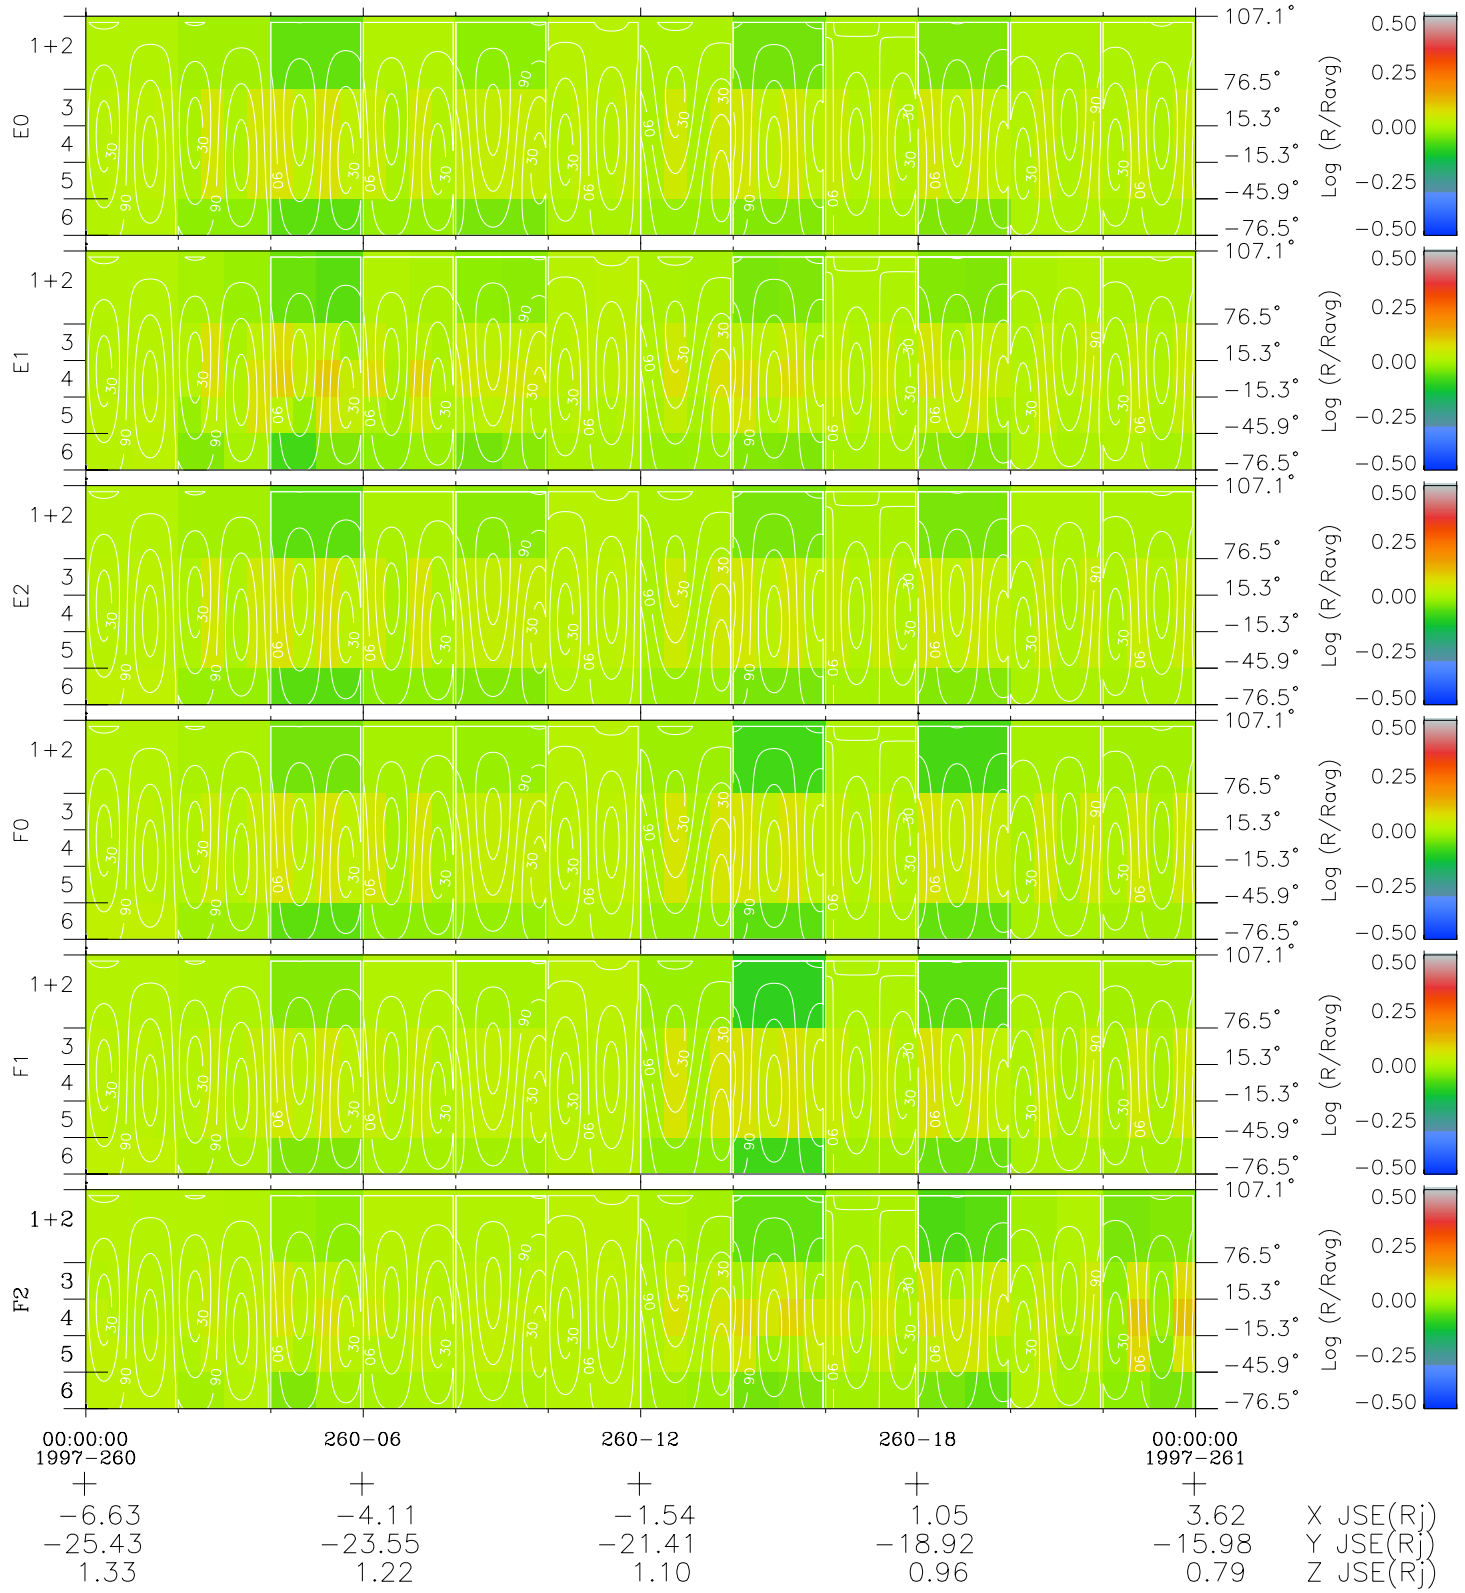

Galileo EPD Real Time All-Sky Anisotropies 97260

Software Version: RTSKY_MEAN V 1.20
 Data Production: 06-03-00
 Plot Production: Sun Sep 16 01:10:44 2001
 Color File: wondr3
 Geofactor File: 1.1

◇ = Jupiter look direction
 □ = Corotation look direction