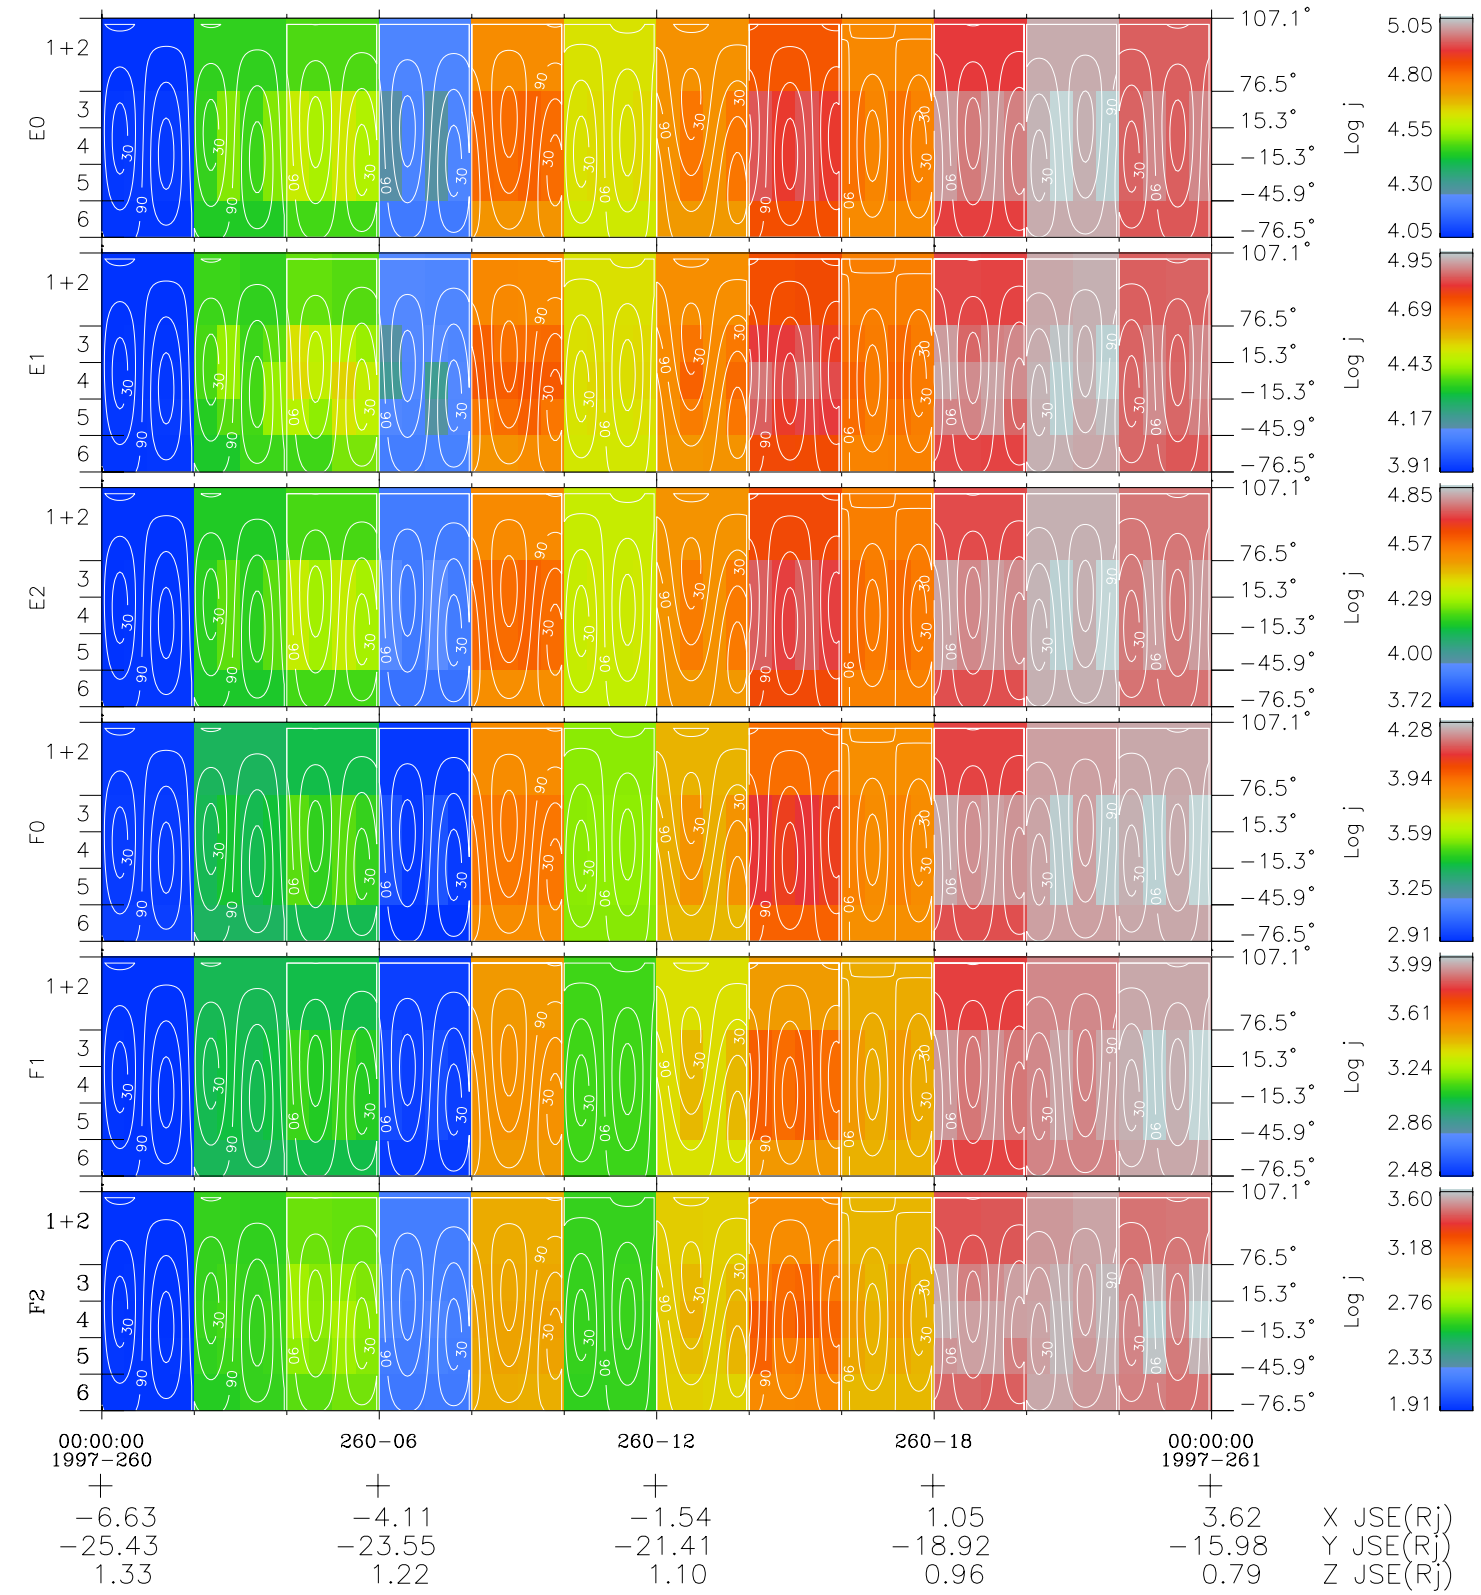

Galileo EPD Real Time All-Sky Anisotropies 97260

Software Version: RTSKY_FLUX V 1.20
 Data Production: 06-03-00
 Plot Production: Sun Sep 16 01:11:17 2001
 Color File: wondr3
 Geofactor File: 1.1

◇ = Jupiter look direction
 □ = Corotation look direction