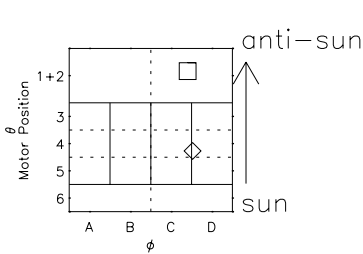

Galileo EPD Real Time All-Sky Anisotropies 97260

Software Version: RTSKY_FLUX V 1.20
 Data Production: 06-03-00
 Plot Production: Sun Sep 16 01:11:17 2001
 Color File: wondr3
 Geofactor File: 1.1

◇ = Jupiter look direction
 □ = Corotation look direction