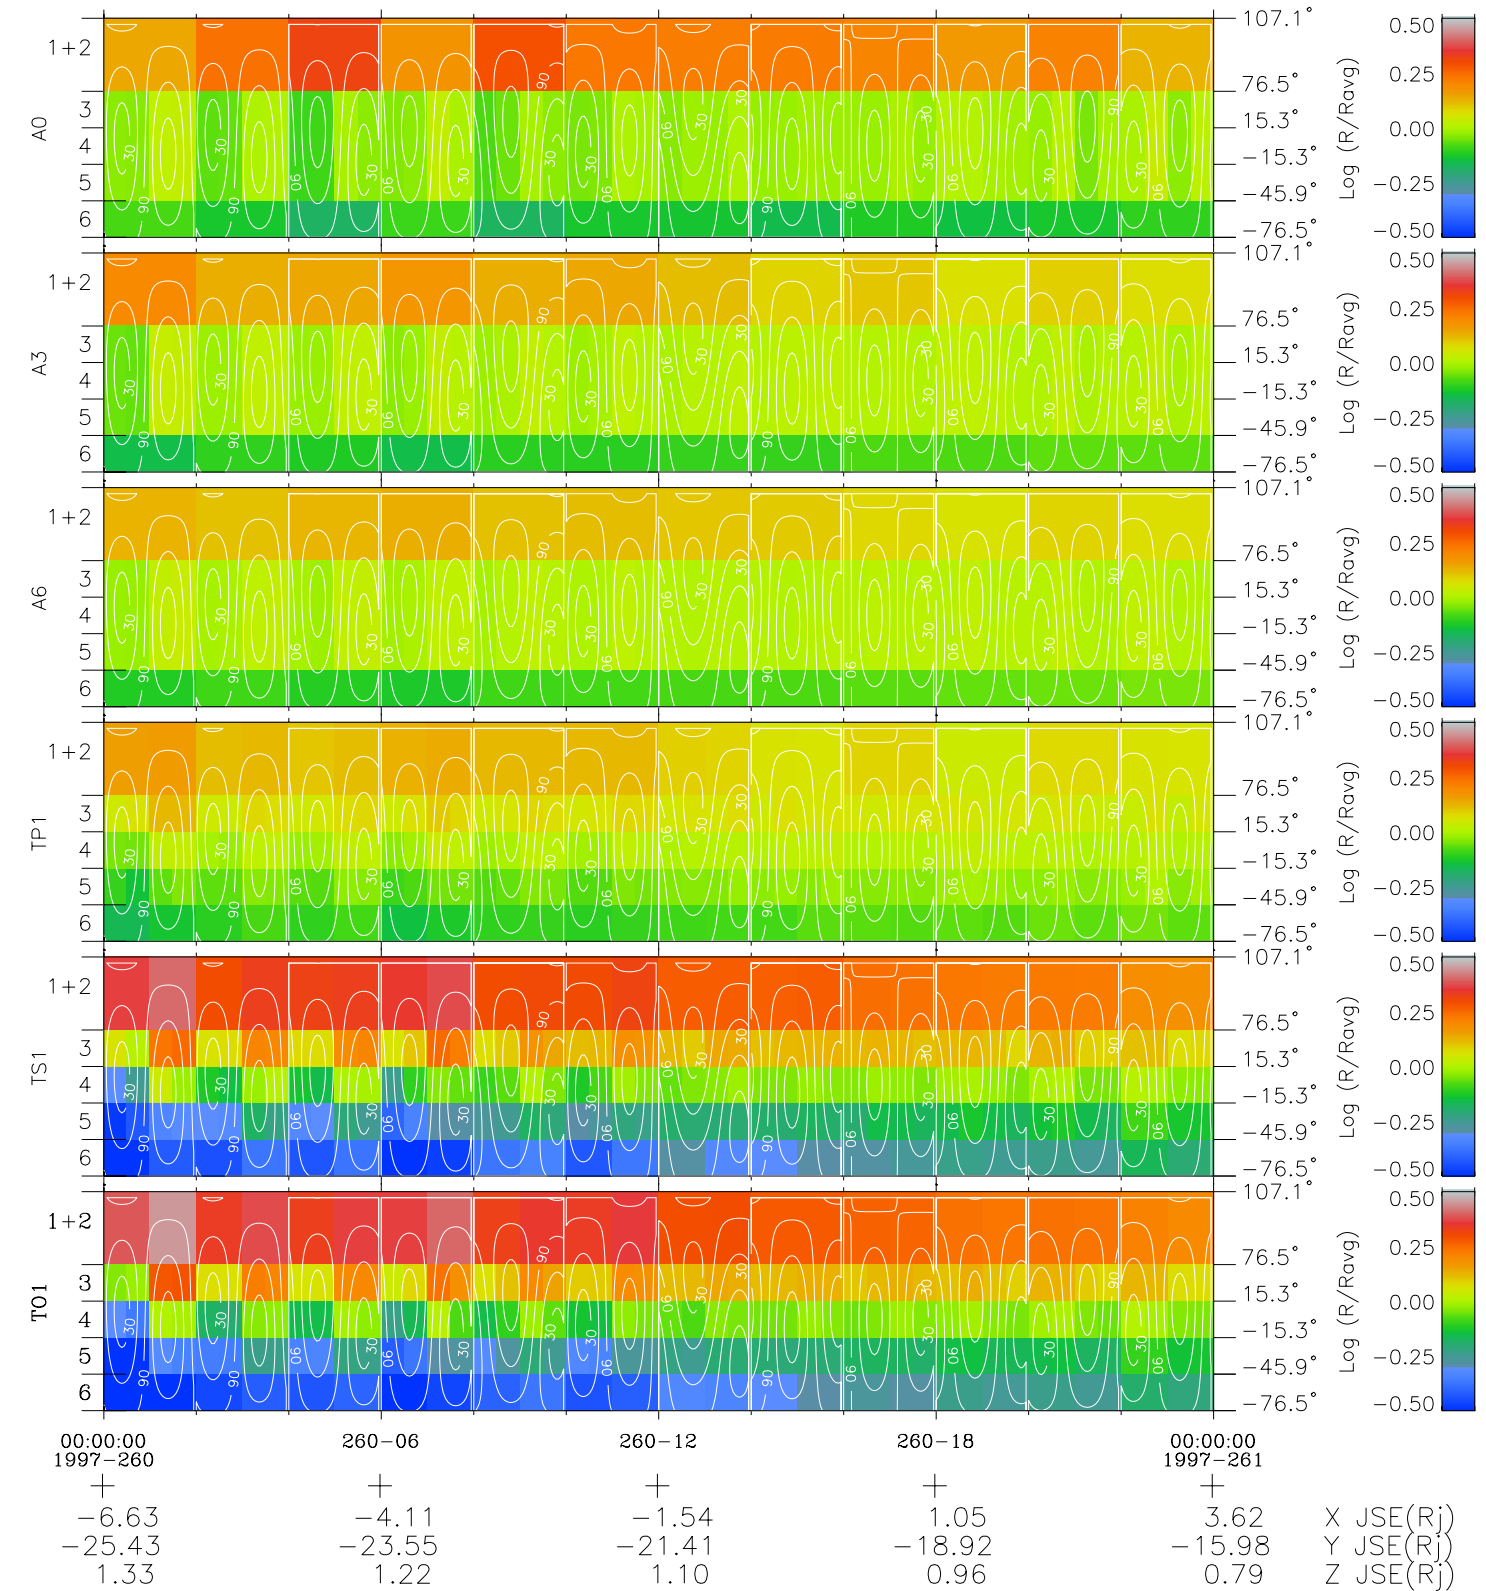

Galileo EPD Real Time All-Sky Anisotropies 97260

Software Version: RTSKY_MEAN V 1.20
 Data Production: 06-03-00
 Plot Production: Sun Sep 16 01:10:28 2001
 Color File: wondr3
 Geofactor File: 1.1

- ◇ = Jupiter look direction
- = Corotation look direction