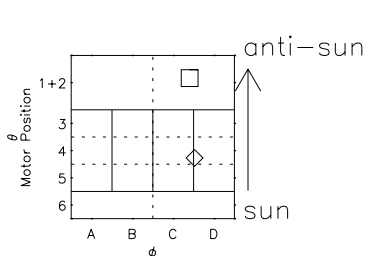

Galileo EPD Real Time All-Sky Anisotropies 97260

Software Version: RTSKY_MEAN V 1.20
 Data Production: 06-03-00
 Plot Production: Sun Sep 16 01:10:28 2001
 Color File: wondr3
 Geofactor File: 1.1

- ◇ = Jupiter look direction
- = Corotation look direction