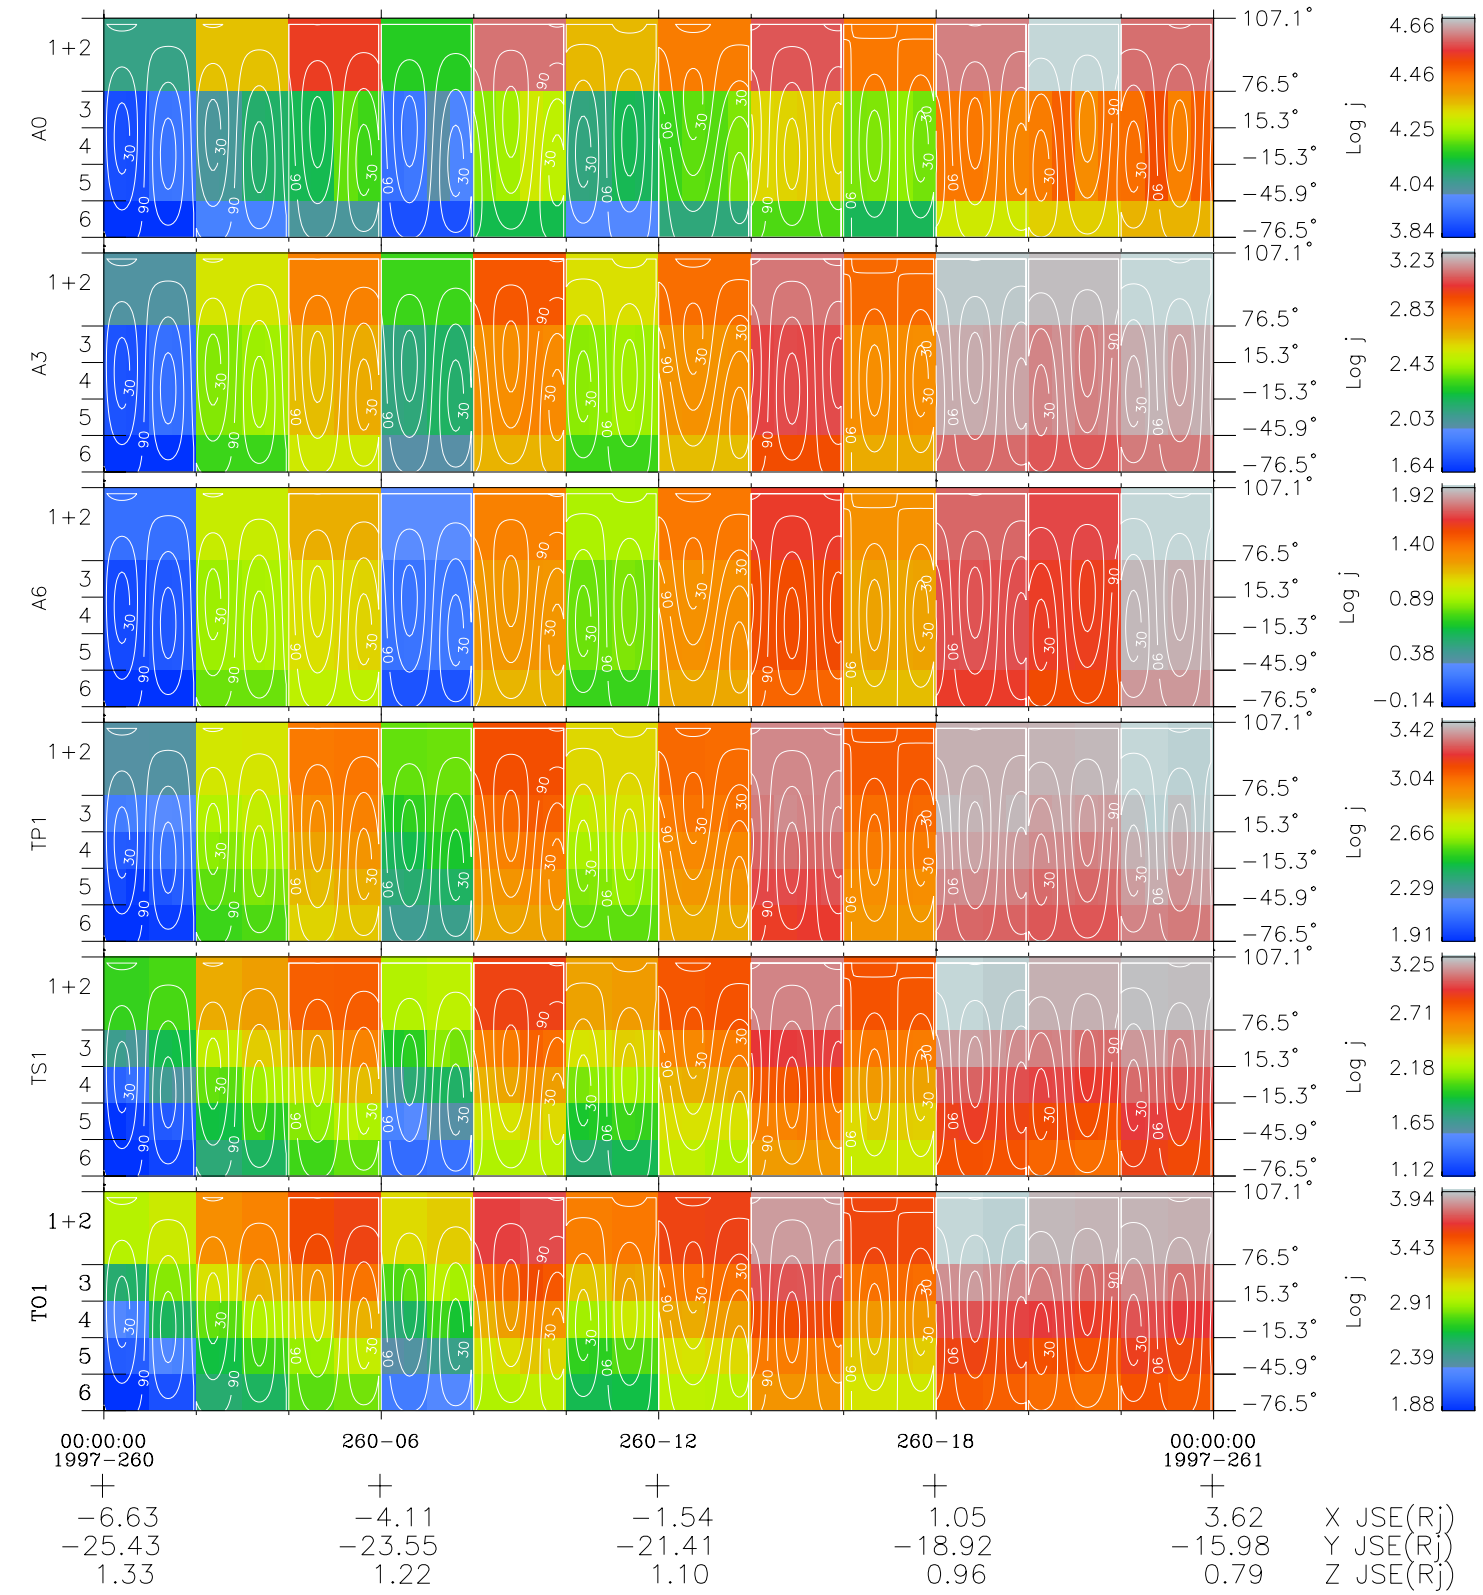

Galileo EPD Real Time All-Sky Anisotropies 97260

Software Version: RTSKY_FLUX V 1.20
 Data Production: 06-03-00
 Plot Production: Sun Sep 16 01:11:01 2001
 Color File: wondr3
 Geofactor File: 1.1

◇ = Jupiter look direction
 □ = Corotation look direction