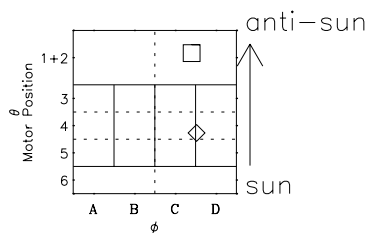

Galileo EPD Real-Time Omni 97260

Software Version: RTLINE_OMNI V 1.20
Data Production: 06-03-00
Plot Production: Sun Sep 16 01:15:09 2001

◇ = Jupiter look direction
□ = Corotation look direction