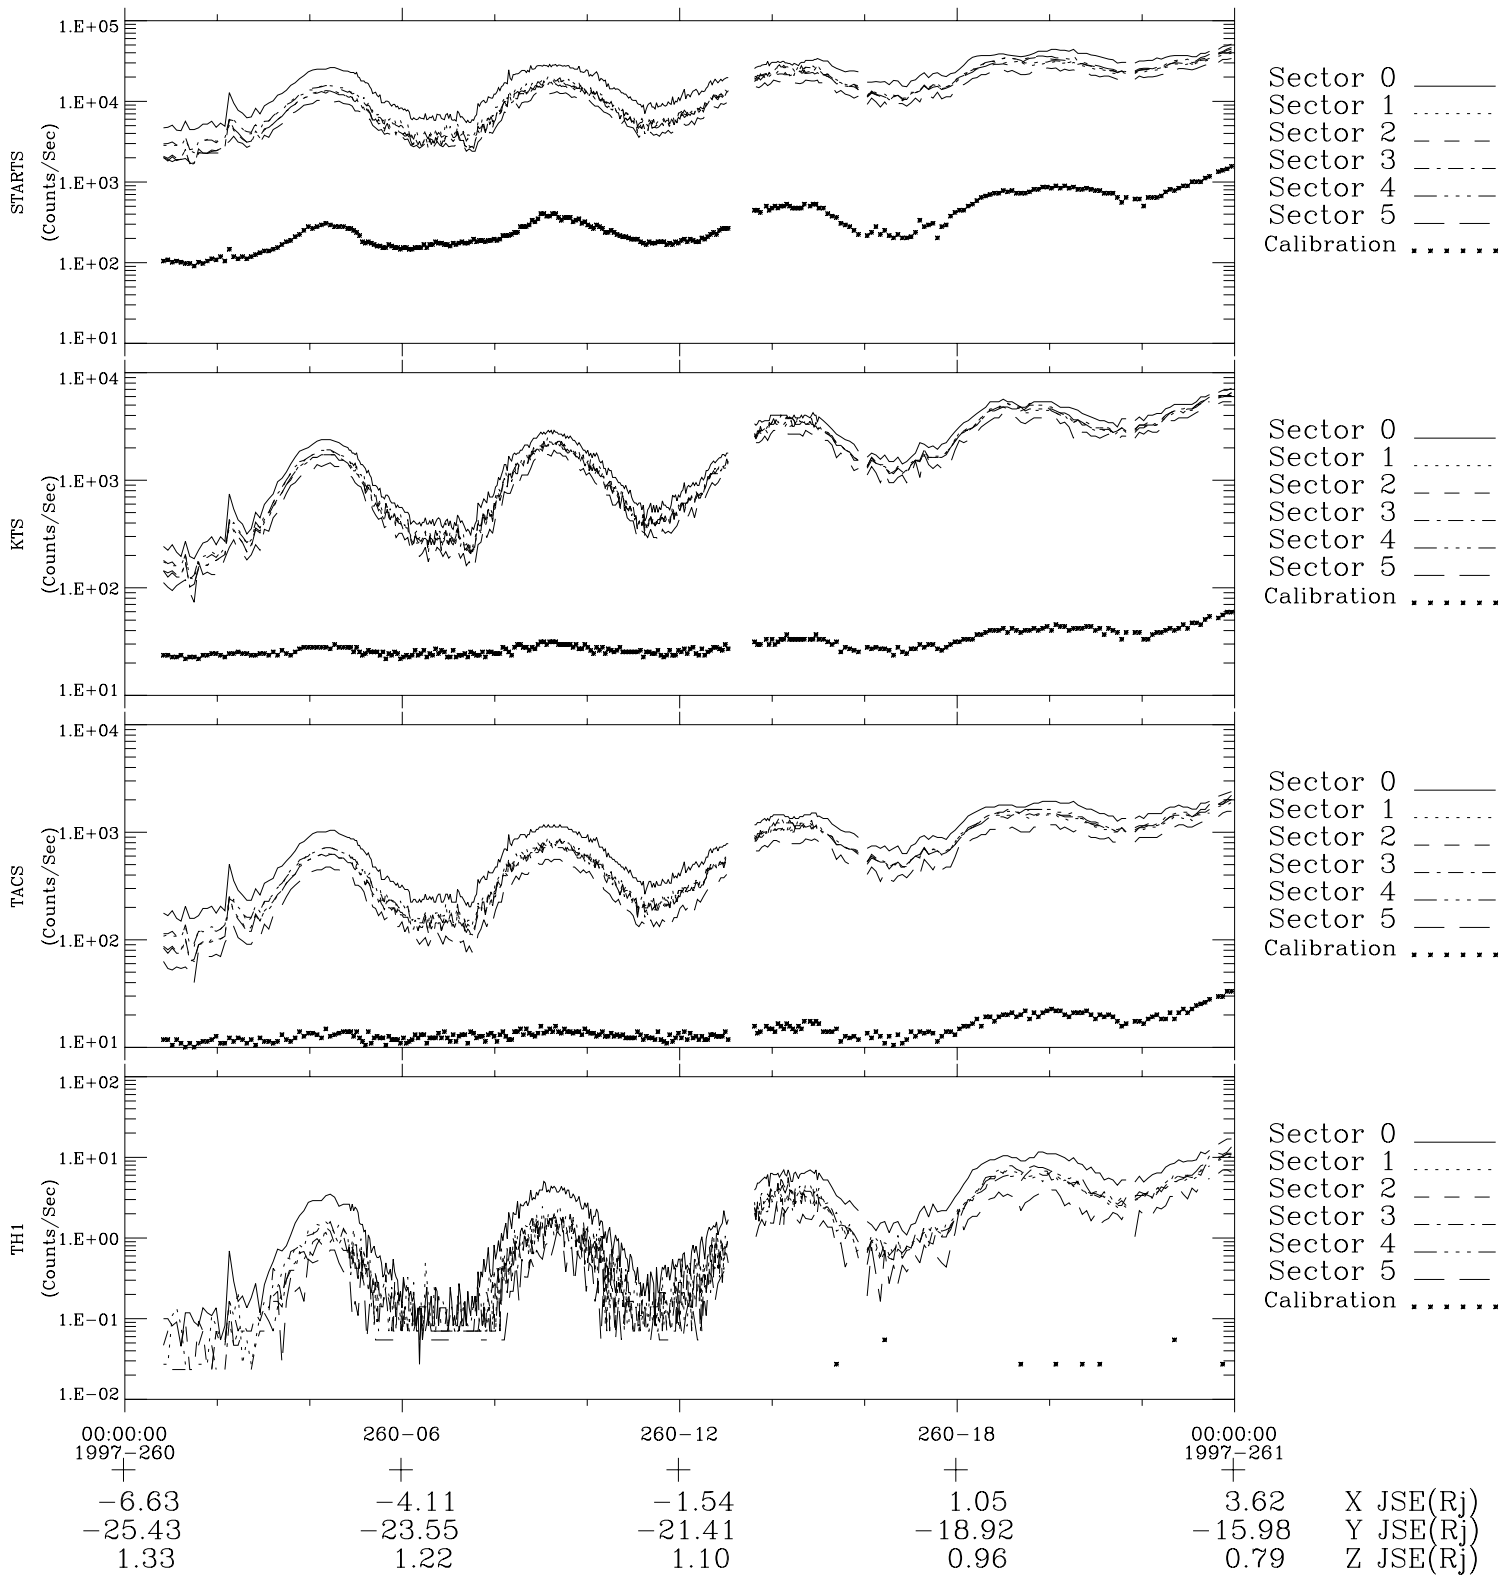

# Galileo EPD Real-Time Six-Sector 97260

Software Version: RTLINE\_R6 V 1.20  
Data Production: 06-03-00  
Plot Production: Sun Sep 16 01:15:27 2001

◇ = Jupiter look direction  
□ = Corotation look direction