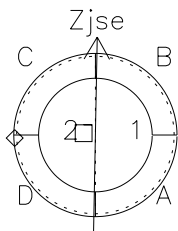

# Galileo EPD Real-Time Six-Sector 97260

Software Version: RTLINE\_R6 V 1.20  
Data Production: 06-03-00  
Plot Production: Sun Sep 16 01:15:27 2001

◇ = Jupiter look direction  
□ = Corotation look direction