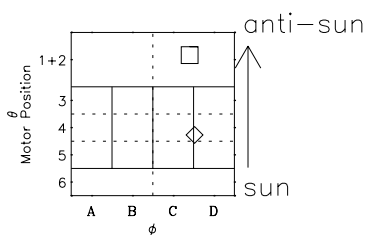

# Galileo EPD Real-Time Six-Sector 97260

Software Version: RTLINE\_R6 V 1.20  
Data Production: 06-03-00  
Plot Production: Sun Sep 16 01:15:27 2001

◇ = Jupiter look direction  
□ = Corotation look direction