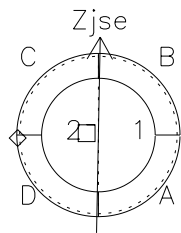

# Galileo EPD Real-Time Six-Sector 97260

Software Version: RTLINE\_R6 V 1.20  
Data Production: 06-03-00  
Plot Production: Sun Sep 16 01:15:26 2001

◇ = Jupiter look direction  
□ = Corotation look direction