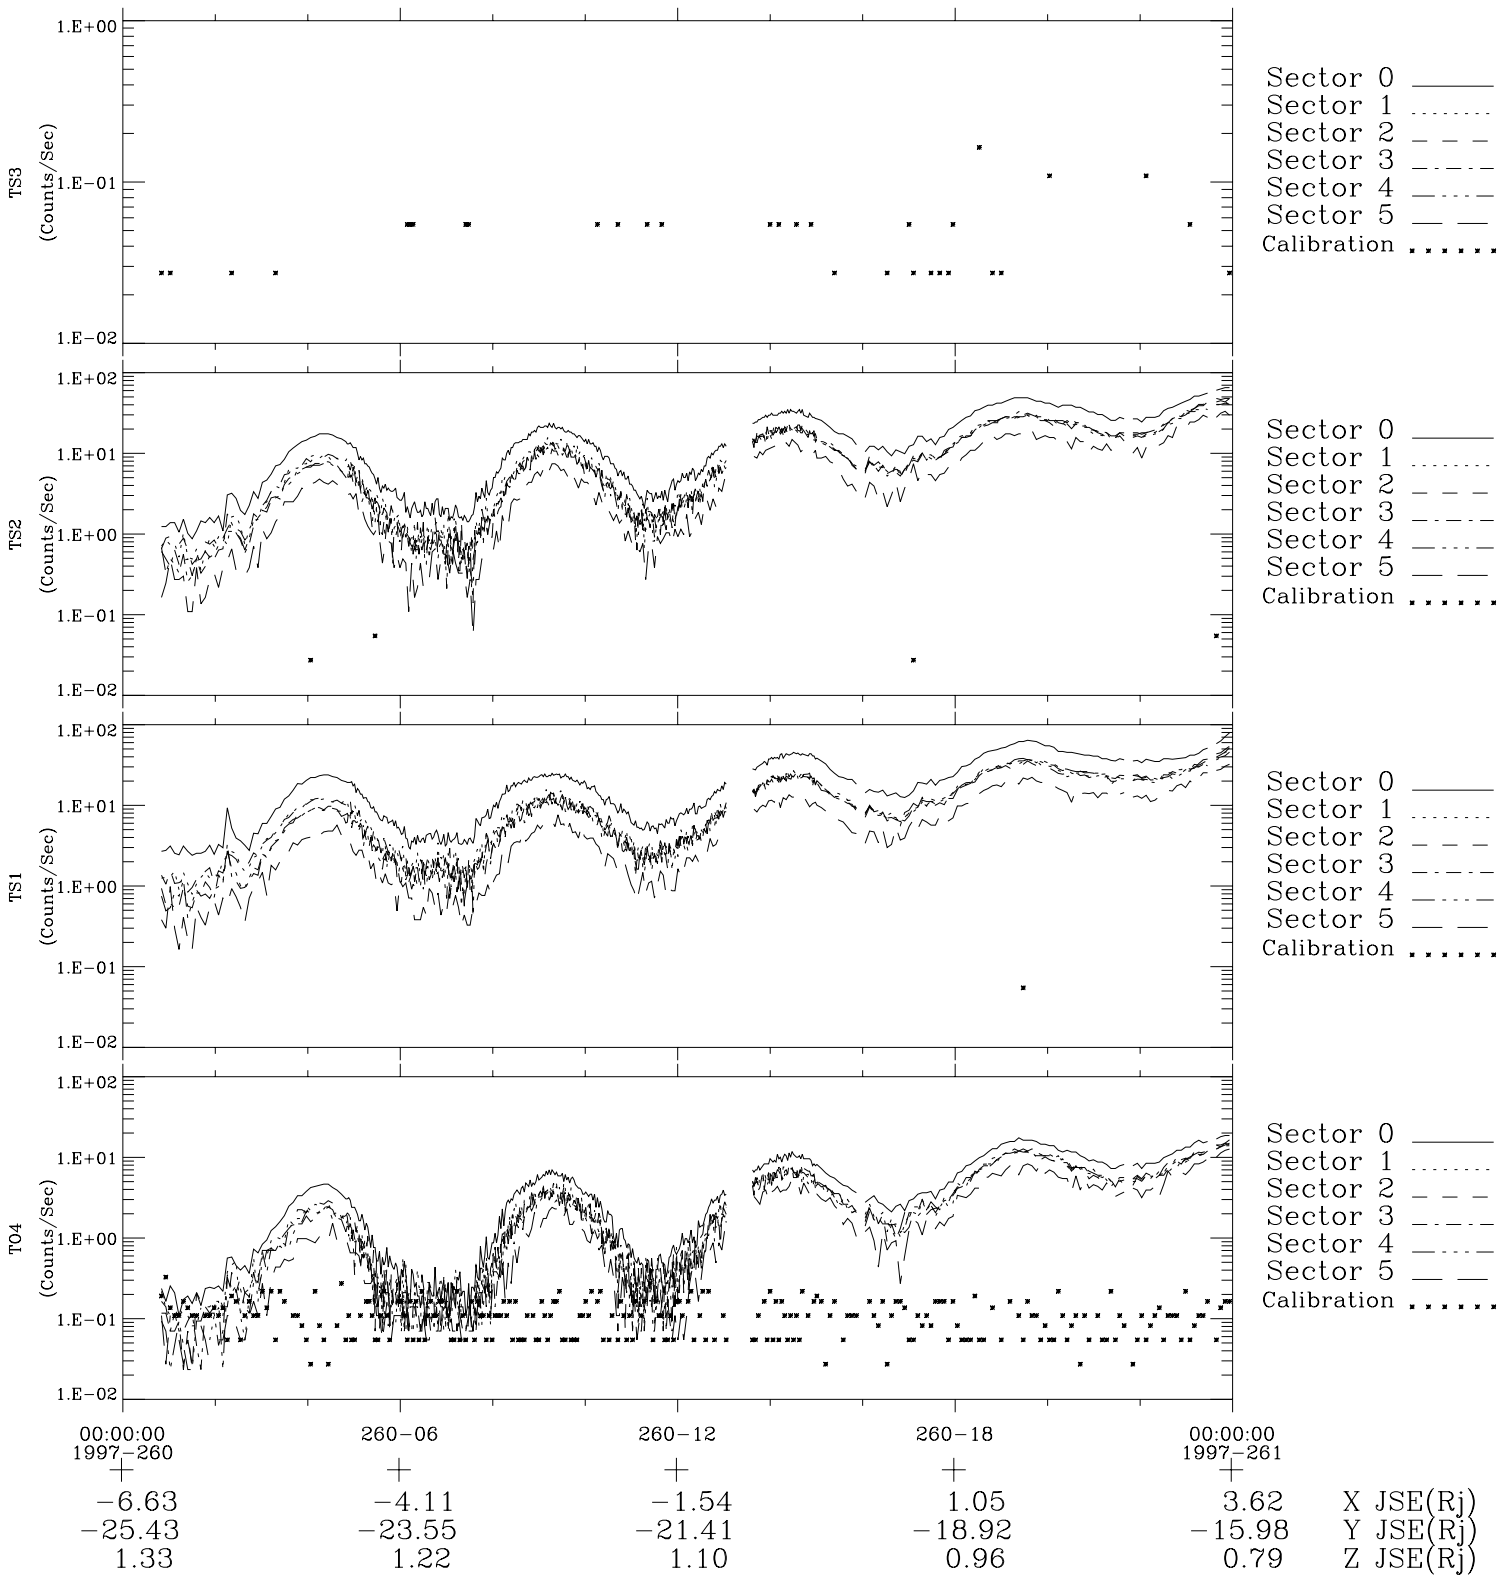

# Galileo EPD Real-Time Six-Sector 97260

Software Version: RTLINE\_R6 V 1.20  
Data Production: 06-03-00  
Plot Production: Sun Sep 16 01:15:26 2001

◇ = Jupiter look direction  
□ = Corotation look direction