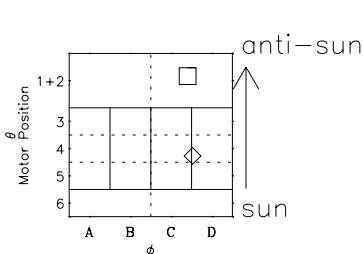

# Galileo EPD Real-Time Six-Sector 97260

Software Version: RTLINE\_R6 V 1.20  
Data Production: 06-03-00  
Plot Production: Sun Sep 16 01:15:26 2001

◇ = Jupiter look direction  
□ = Corotation look direction