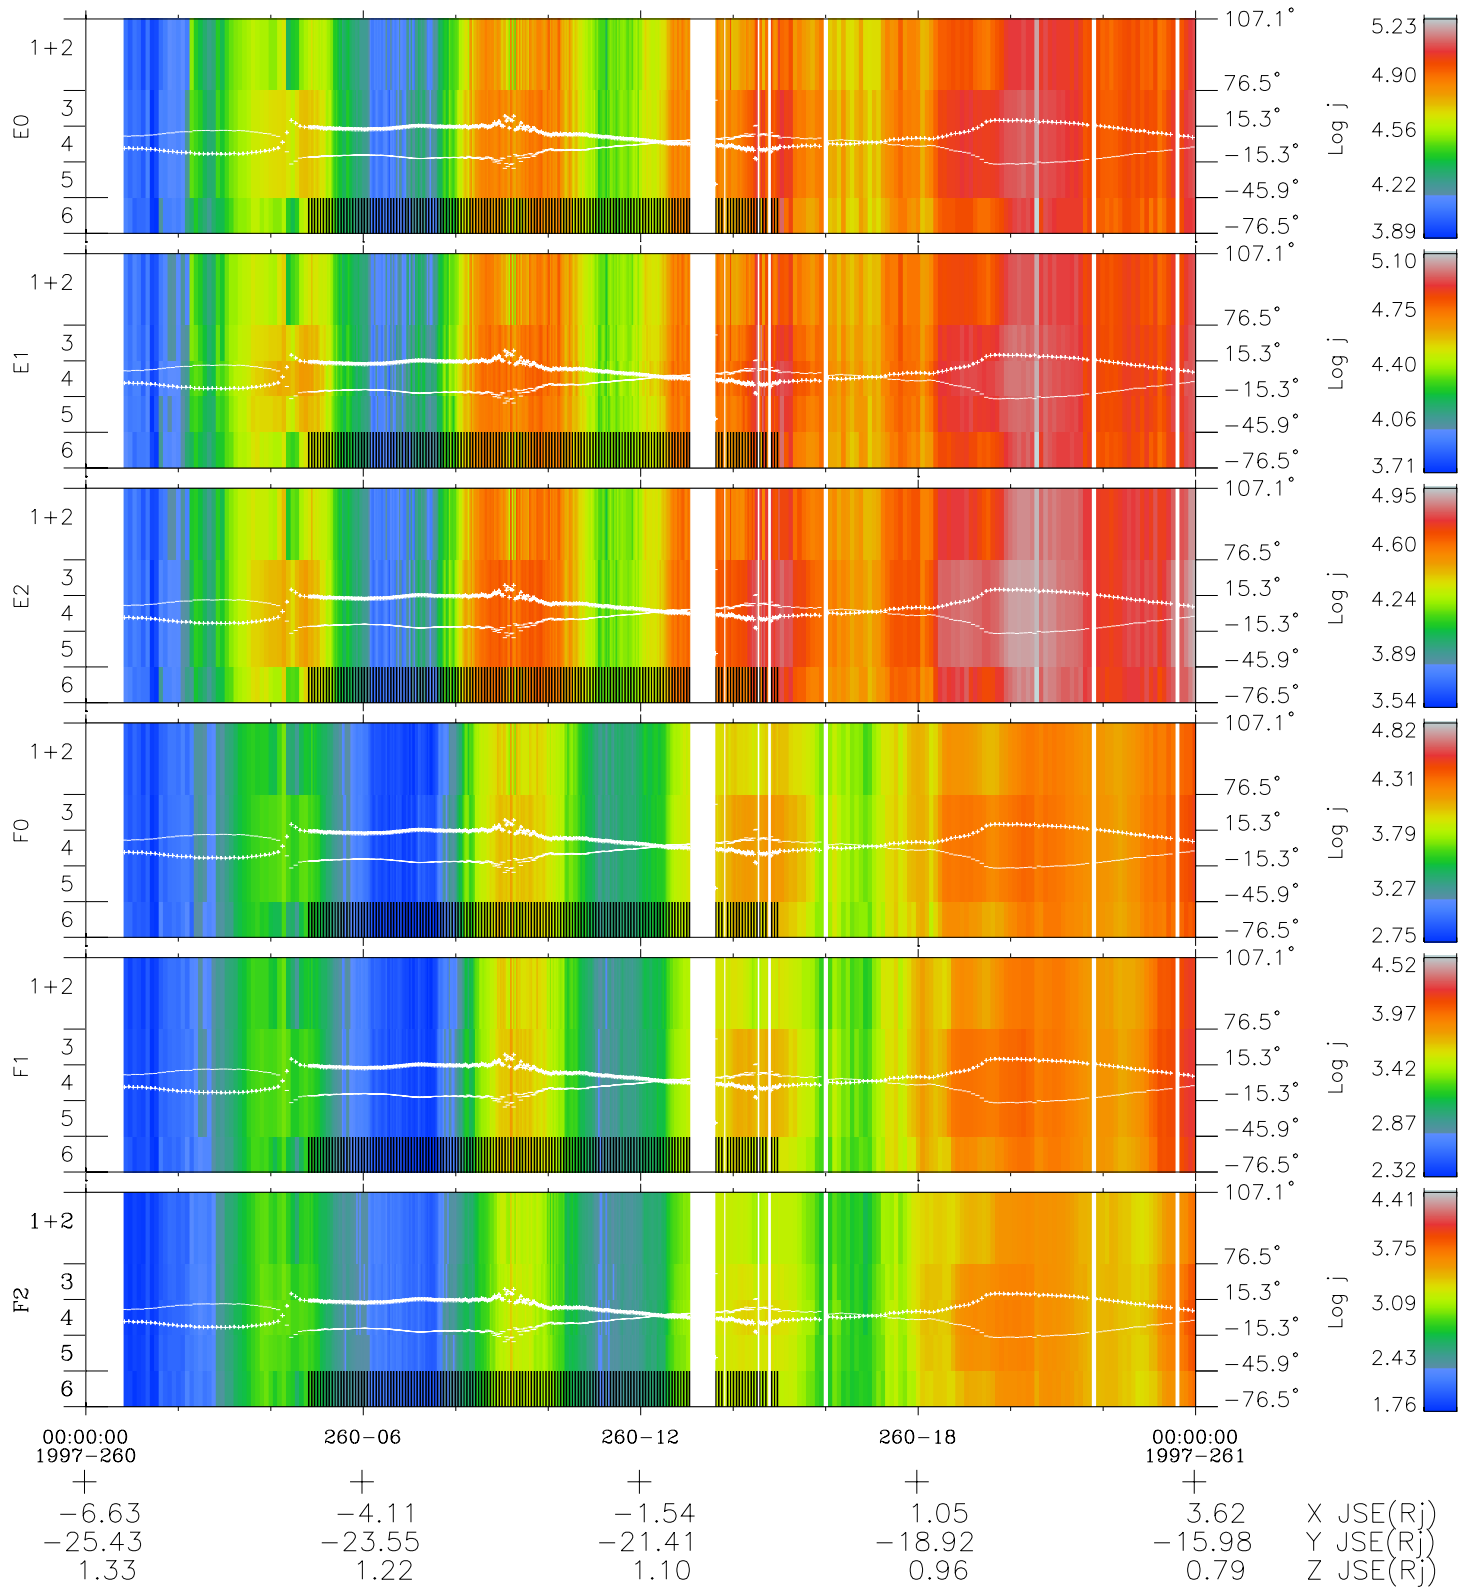

Galileo EPD Real Elevation Anisotropies 97260

Software Version: RTELEV_FLUX V 1.20
Data Production: 06-03-00
Plot Production: Sun Sep 16 01:12:53 2001
Color File: wondr3
Geofactor File: 1.1

- ◇ = Jupiter look direction
- = Corotation look direction