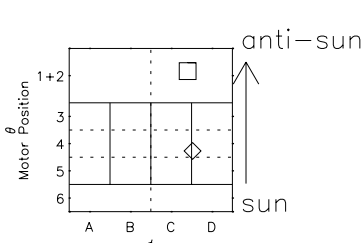

Galileo EPD Real Elevation Anisotropies 97260

Software Version: RTELEV_FLUX V 1.20
Data Production: 06-03-00
Plot Production: Sun Sep 16 01:12:53 2001
Color File: wondr3
Geofactor File: 1.1

- ◇ = Jupiter look direction
- = Corotation look direction