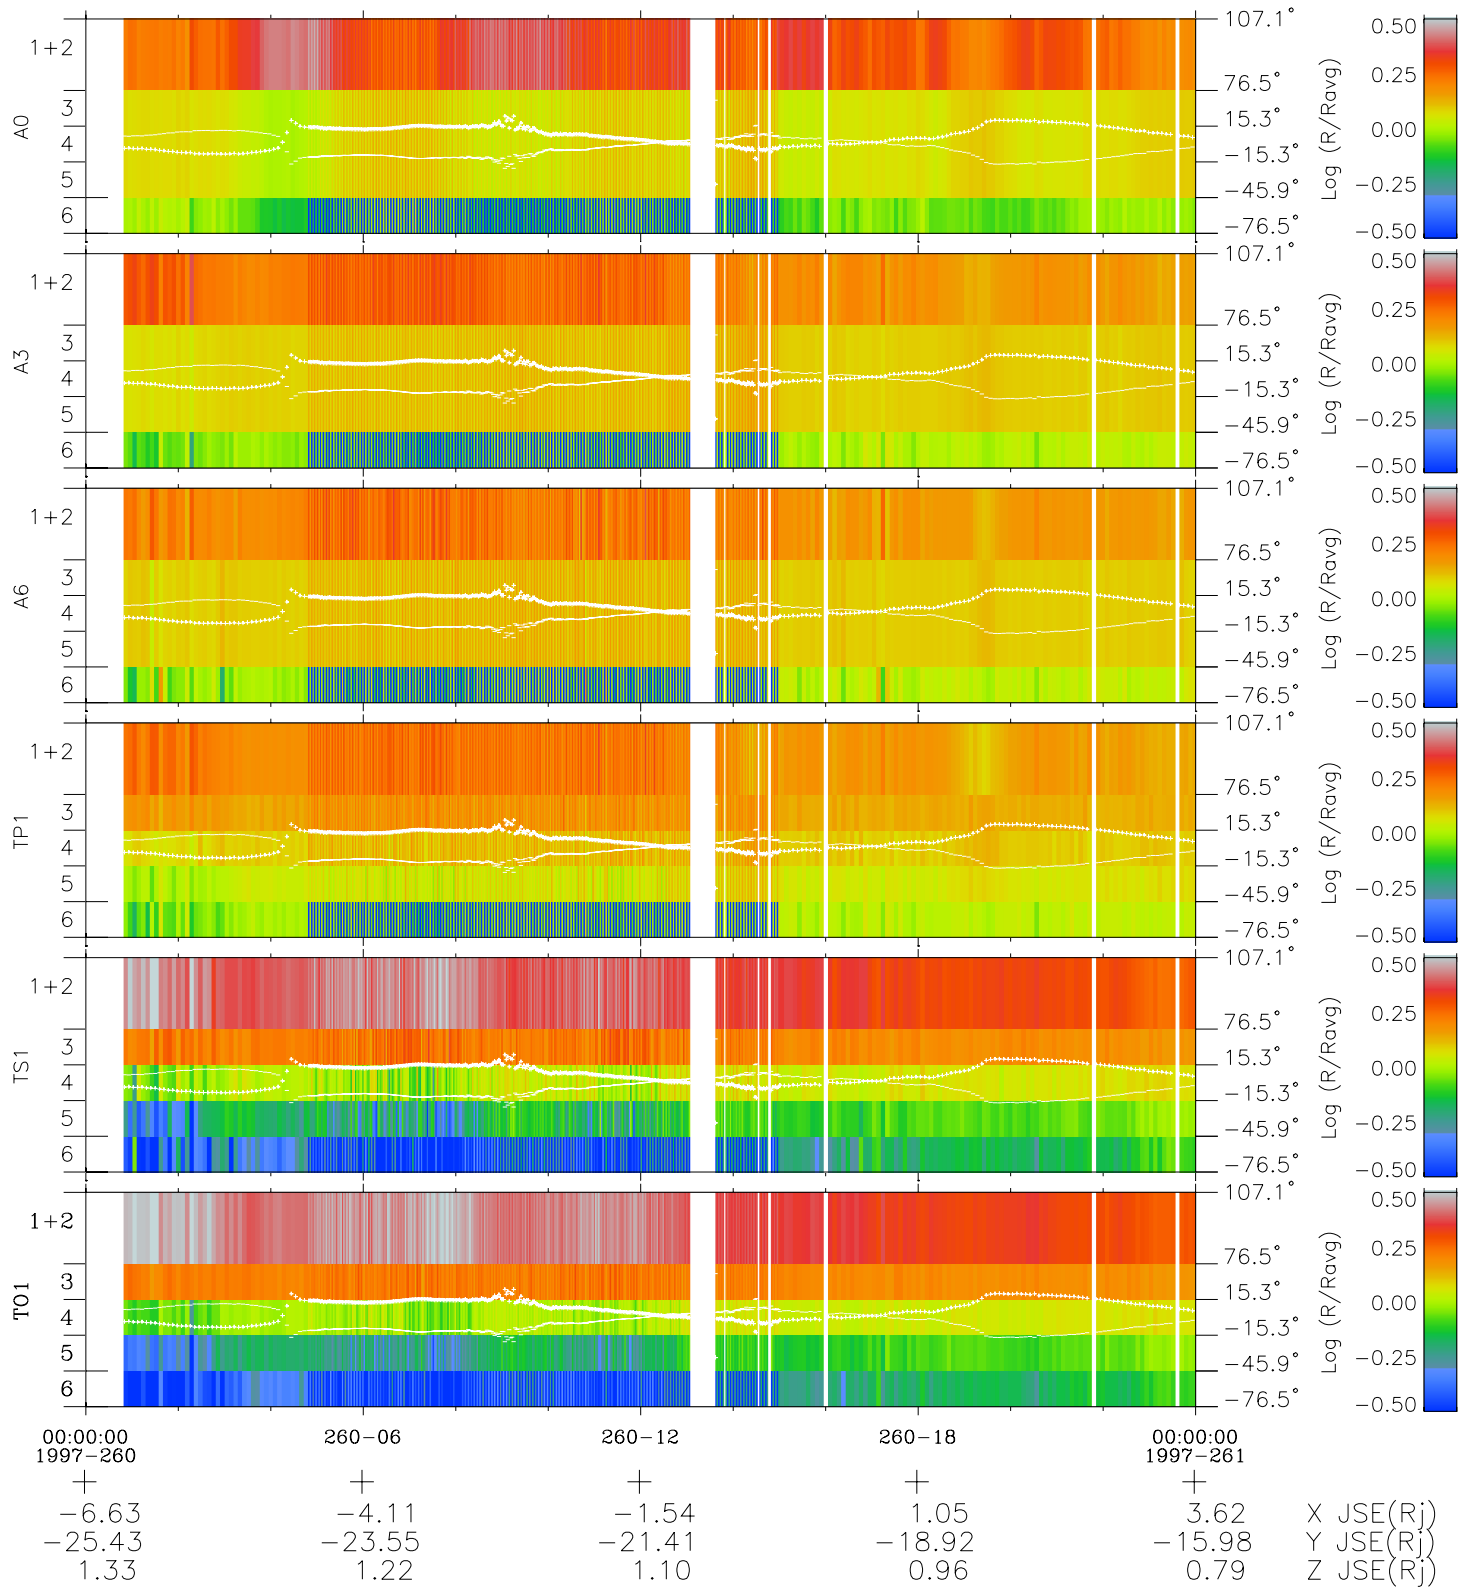

# Galileo EPD Real Elevation Anisotropies 97260

Software Version: RTELEV\_MEAN V 1.20  
 Data Production: 06-03-00  
 Plot Production: Sun Sep 16 01:12:06 2001  
 Color File: wondr3  
 Geofactor File: 1.1

◇ = Jupiter look direction  
 □ = Corotation look direction