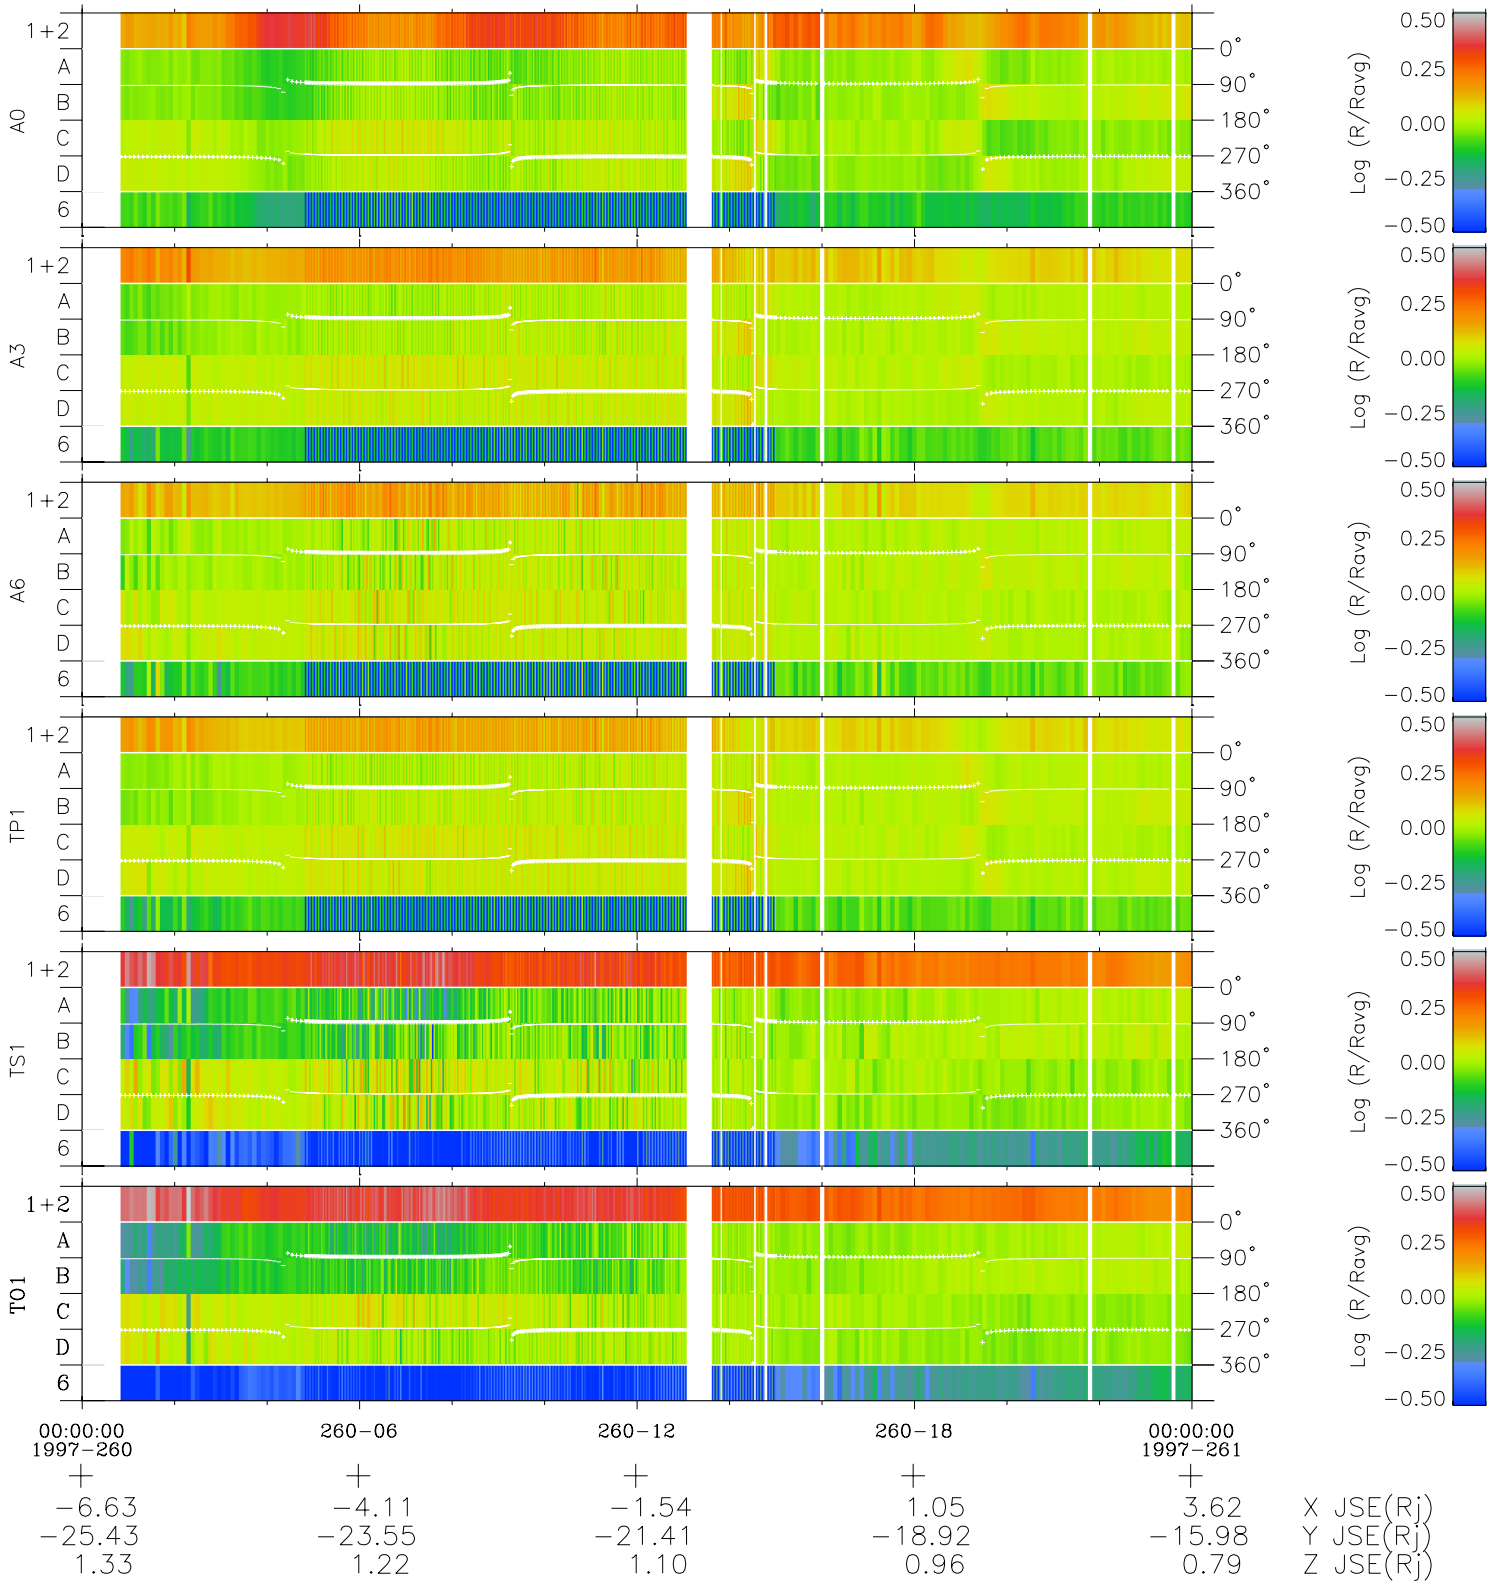

# Galileo EPD Real Time Azimuth Anisotropies 97260

Software Version: RTAZIM\_MEAN V 1.20  
 Data Production: 06-03-00  
 Plot Production: Sun Sep 16 01:13:41 2001  
 Color File: wondr3  
 Geofactor File: 1.1

◇ = Jupiter look direction  
 □ = Corotation look direction