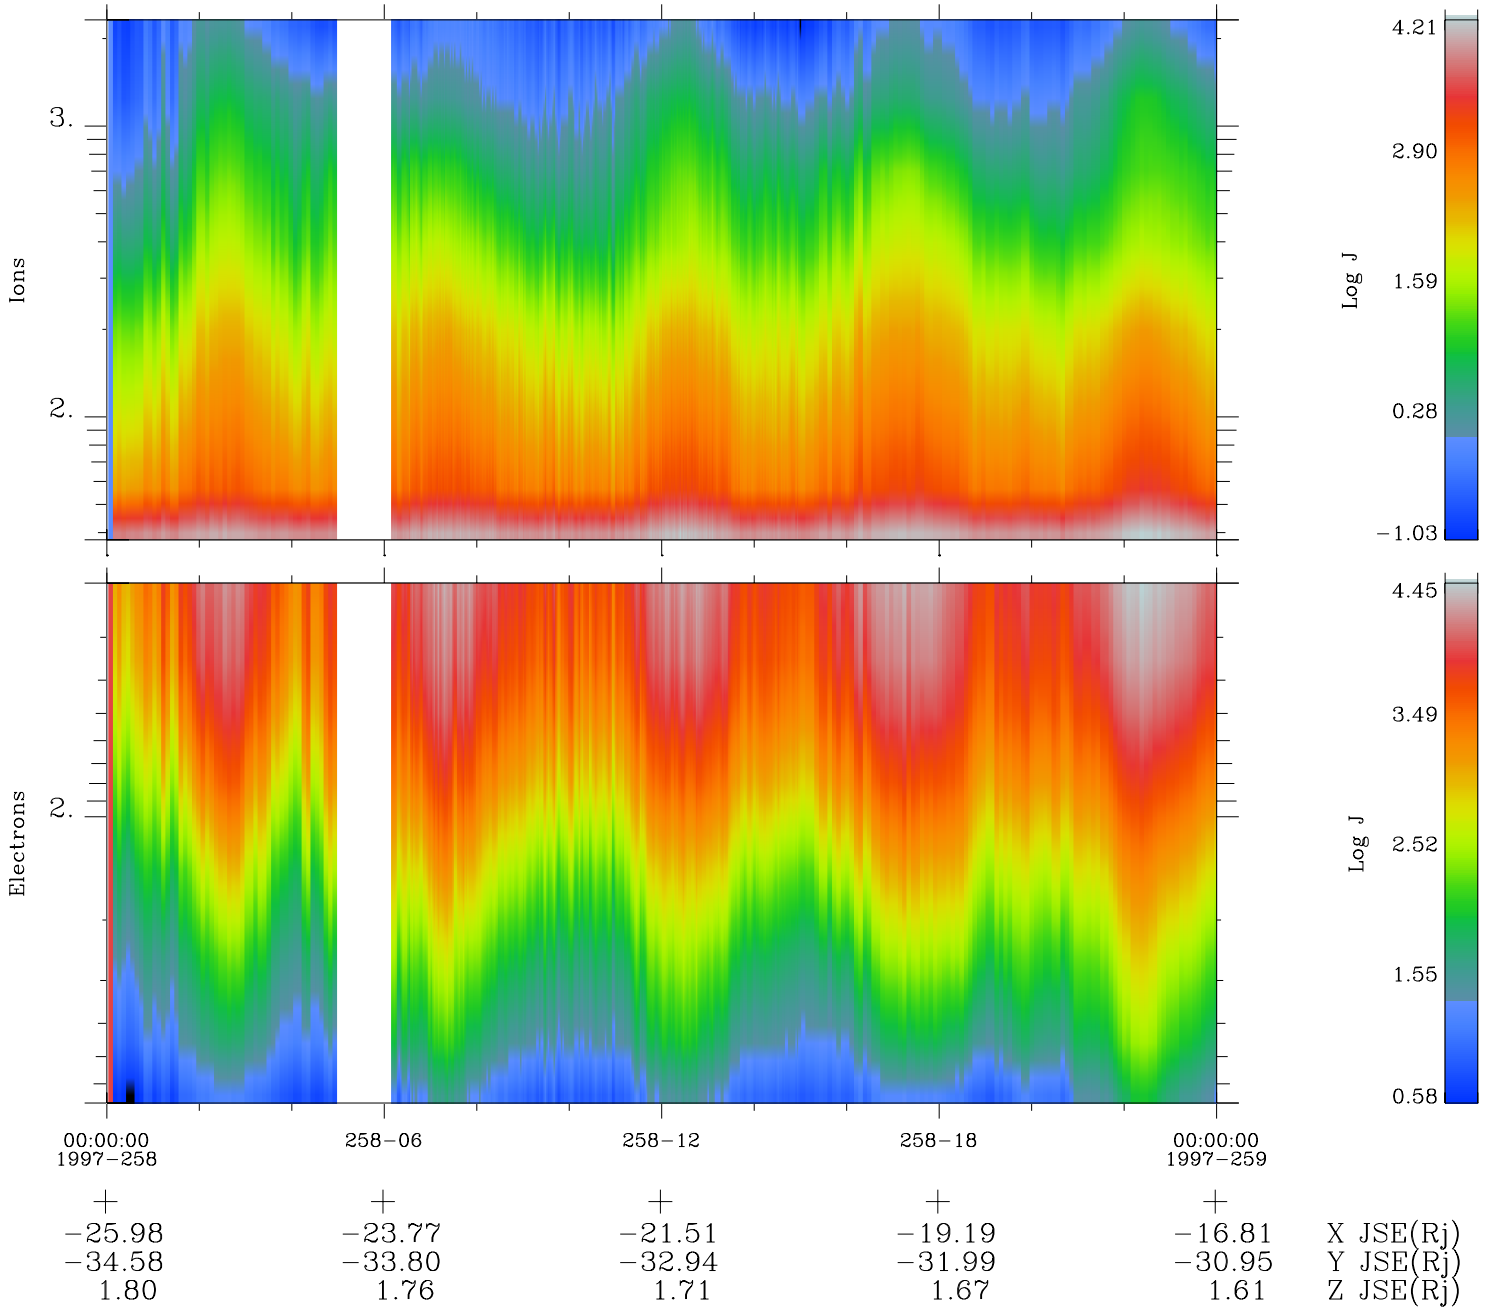

Galileo EPD Real Time Omni Spectrum 97258

Software Version: RTSPEC_OMNI V 1.20
 Data Production: 06-03-00
 Plot Production: Sun Sep 16 00:44:16 2001
 Color File: wondr3
 Geofactor File: 1.1

◇ = Jupiter look direction
 □ = Corotation look direction