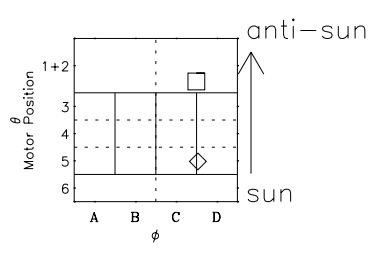

Galileo EPD Real Time Omni Spectrum 97258

Software Version: RTSPEC_OMNI V 1.20
 Data Production: 06-03-00
 Plot Production: Sun Sep 16 00:44:16 2001
 Color File: wondr3
 Geofactor File: 1.1

◇ = Jupiter look direction
 □ = Corotation look direction