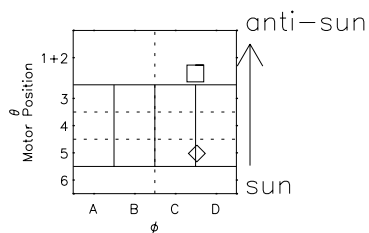

Galileo EPD Real Time R6 Electrons Spectra 97258

Software Version: RTSPEC_R6 V 1.20
 Data Production: 06-03-00
 Plot Production: Sun Sep 16 00:44:00 2001
 Color File: wondr3
 Geofactor File: 1.1

◇ = Jupiter look direction
 □ = Corotation look direction