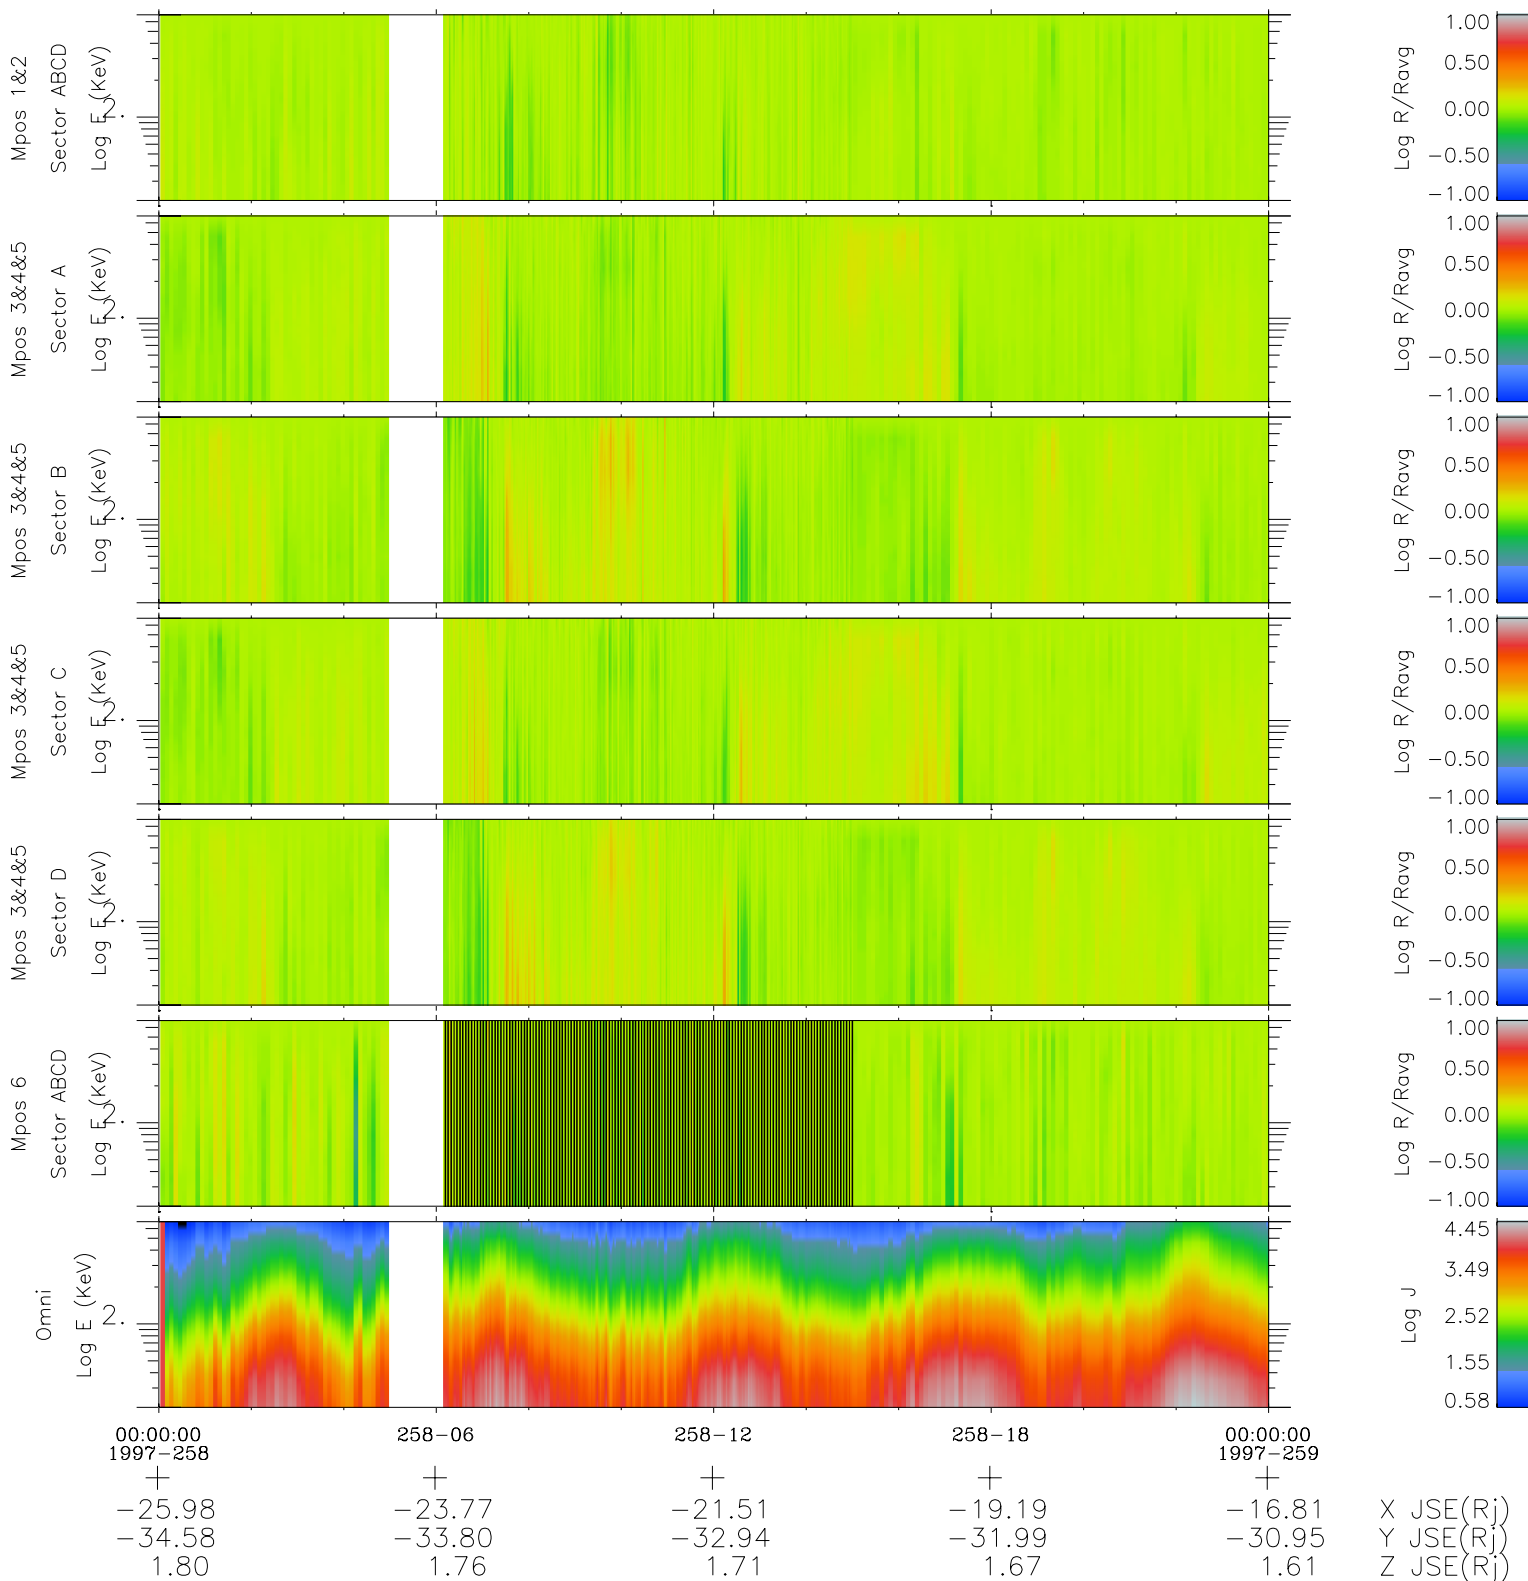

Galileo EPD Real Time R6 Electrons Spectra 97258

Software Version: RTSPEC_R6 V 1.20
 Data Production: 06-03-00
 Plot Production: Sun Sep 16 00:44:00 2001
 Color File: wondr3
 Geofactor File: 1.1

◇ = Jupiter look direction
 □ = Corotation look direction