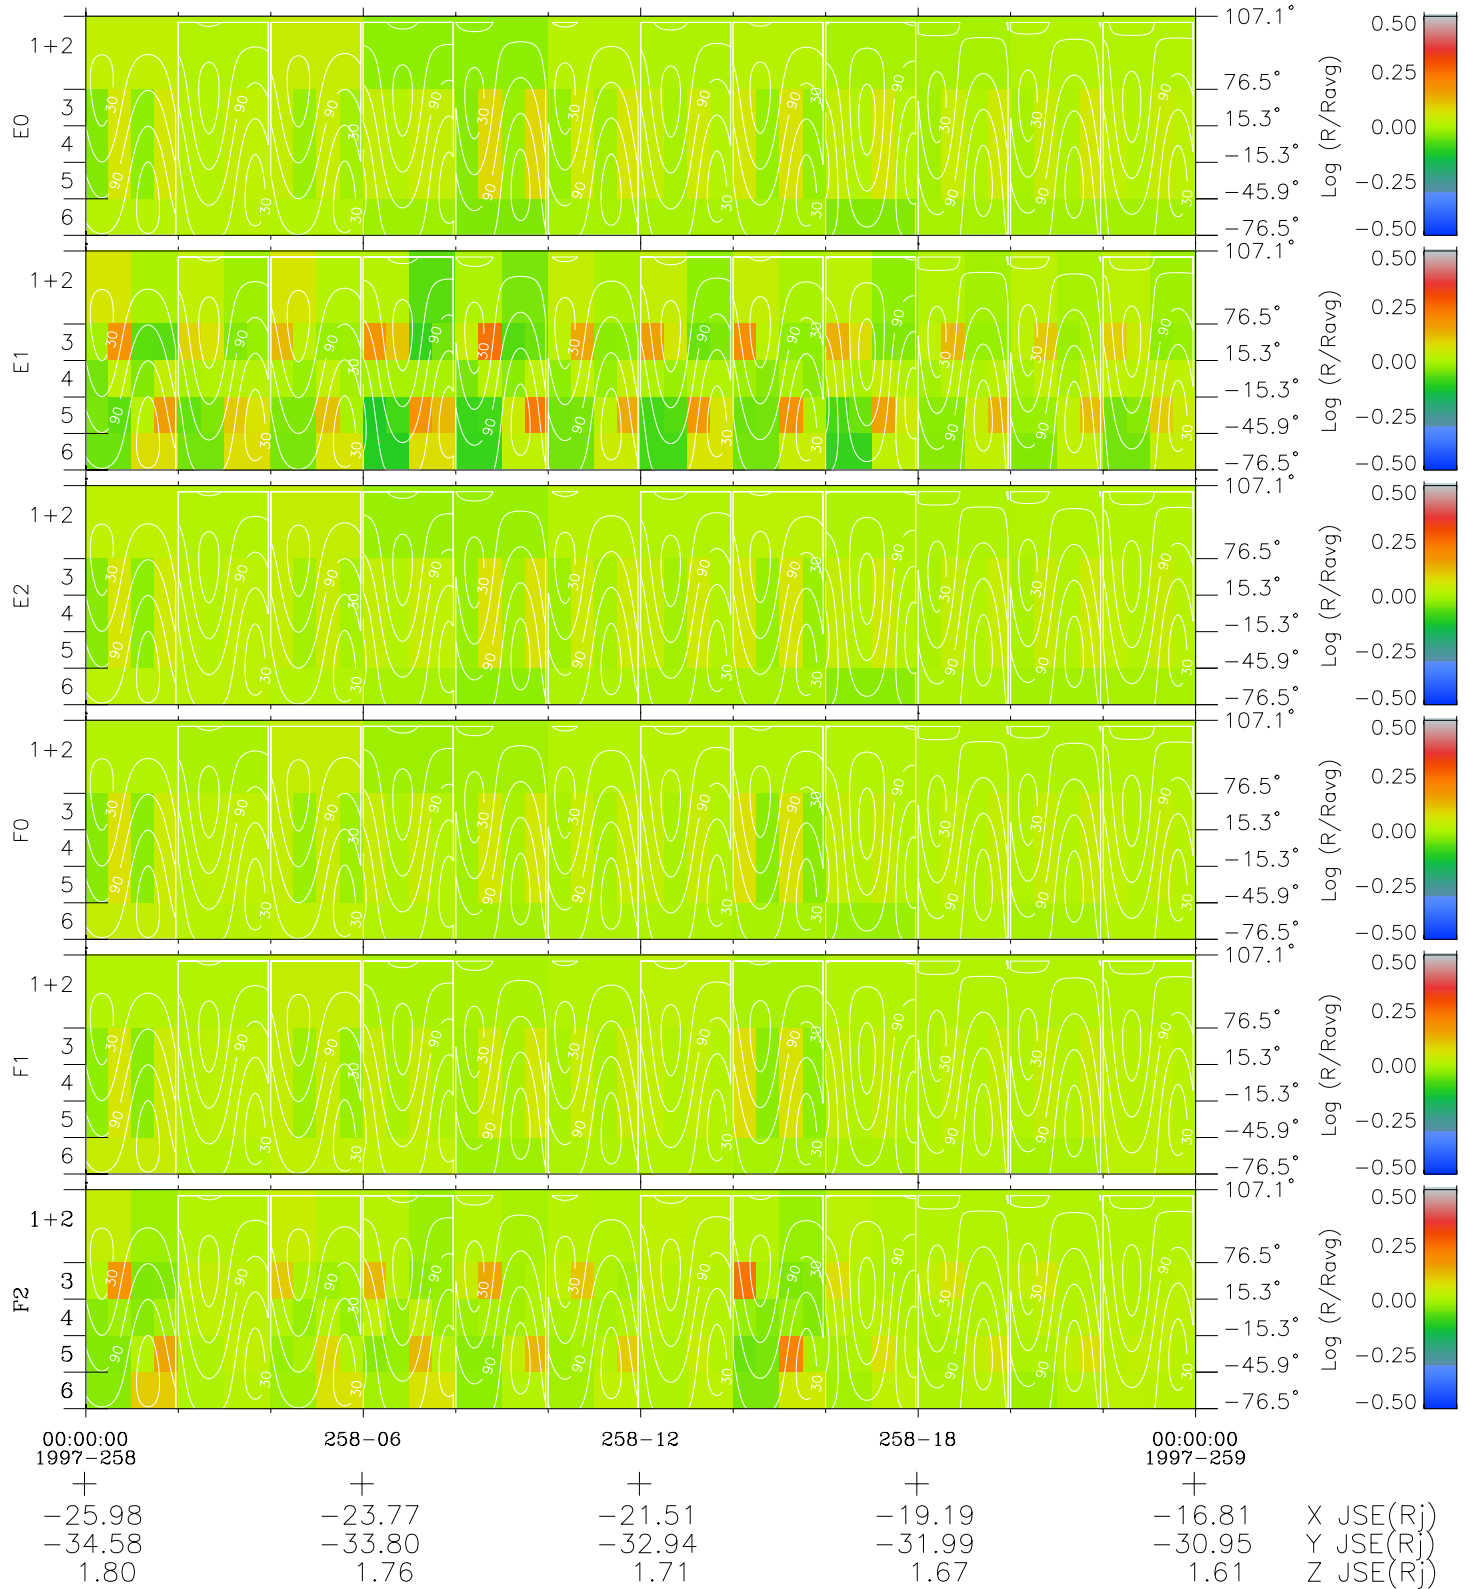

Galileo EPD Real Time All-Sky Anisotropies 97258

Software Version: RTSKY_MEAN V 1.20
 Data Production: 06-03-00
 Plot Production: Sun Sep 16 00:44:49 2001
 Color File: wondr3
 Geofactor File: 1.1

- ◇ = Jupiter look direction
- = Corotation look direction