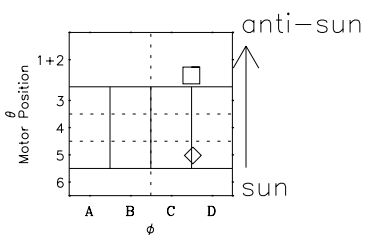

Galileo EPD Real-Time Omni 97258

Software Version: RTLINE_OMNI V 1.20
Data Production: 06-03-00
Plot Production: Sun Sep 16 00:49:16 2001

◇ = Jupiter look direction
□ = Corotation look direction