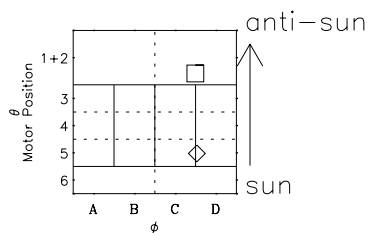

# Galileo EPD Real-Time Omni 97258

Software Version: RTLINE\_OMNI V 1.20  
Data Production: 06-03-00  
Plot Production: Sun Sep 16 00:49:15 2001

◇ = Jupiter look direction  
□ = Corotation look direction