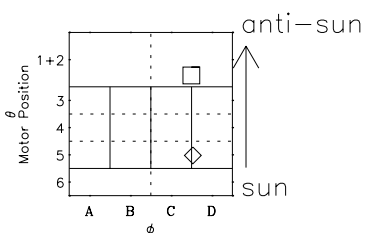

# Galileo EPD Real-Time Omni 97258

Software Version: RTLINE\_OMNI V 1.20  
Data Production: 06-03-00  
Plot Production: Sun Sep 16 00:49:15 2001

- ◇ = Jupiter look direction
- = Corotation look direction