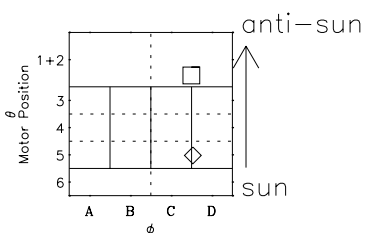

Galileo EPD Real-Time Omni 97258

Software Version: RTLINE_OMNI V 1.20
Data Production: 06-03-00
Plot Production: Sun Sep 16 00:49:14 2001

◇ = Jupiter look direction
□ = Corotation look direction