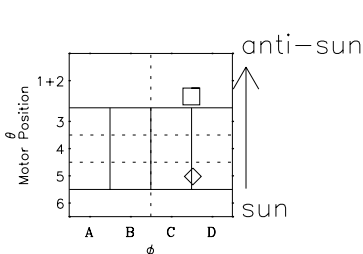

# Galileo EPD Real-Time Six-Sector 97258

Software Version: RTLINE\_R6 V 1.20  
Data Production: 06-03-00  
Plot Production: Sun Sep 16 00:49:33 2001

◇ = Jupiter look direction  
□ = Corotation look direction