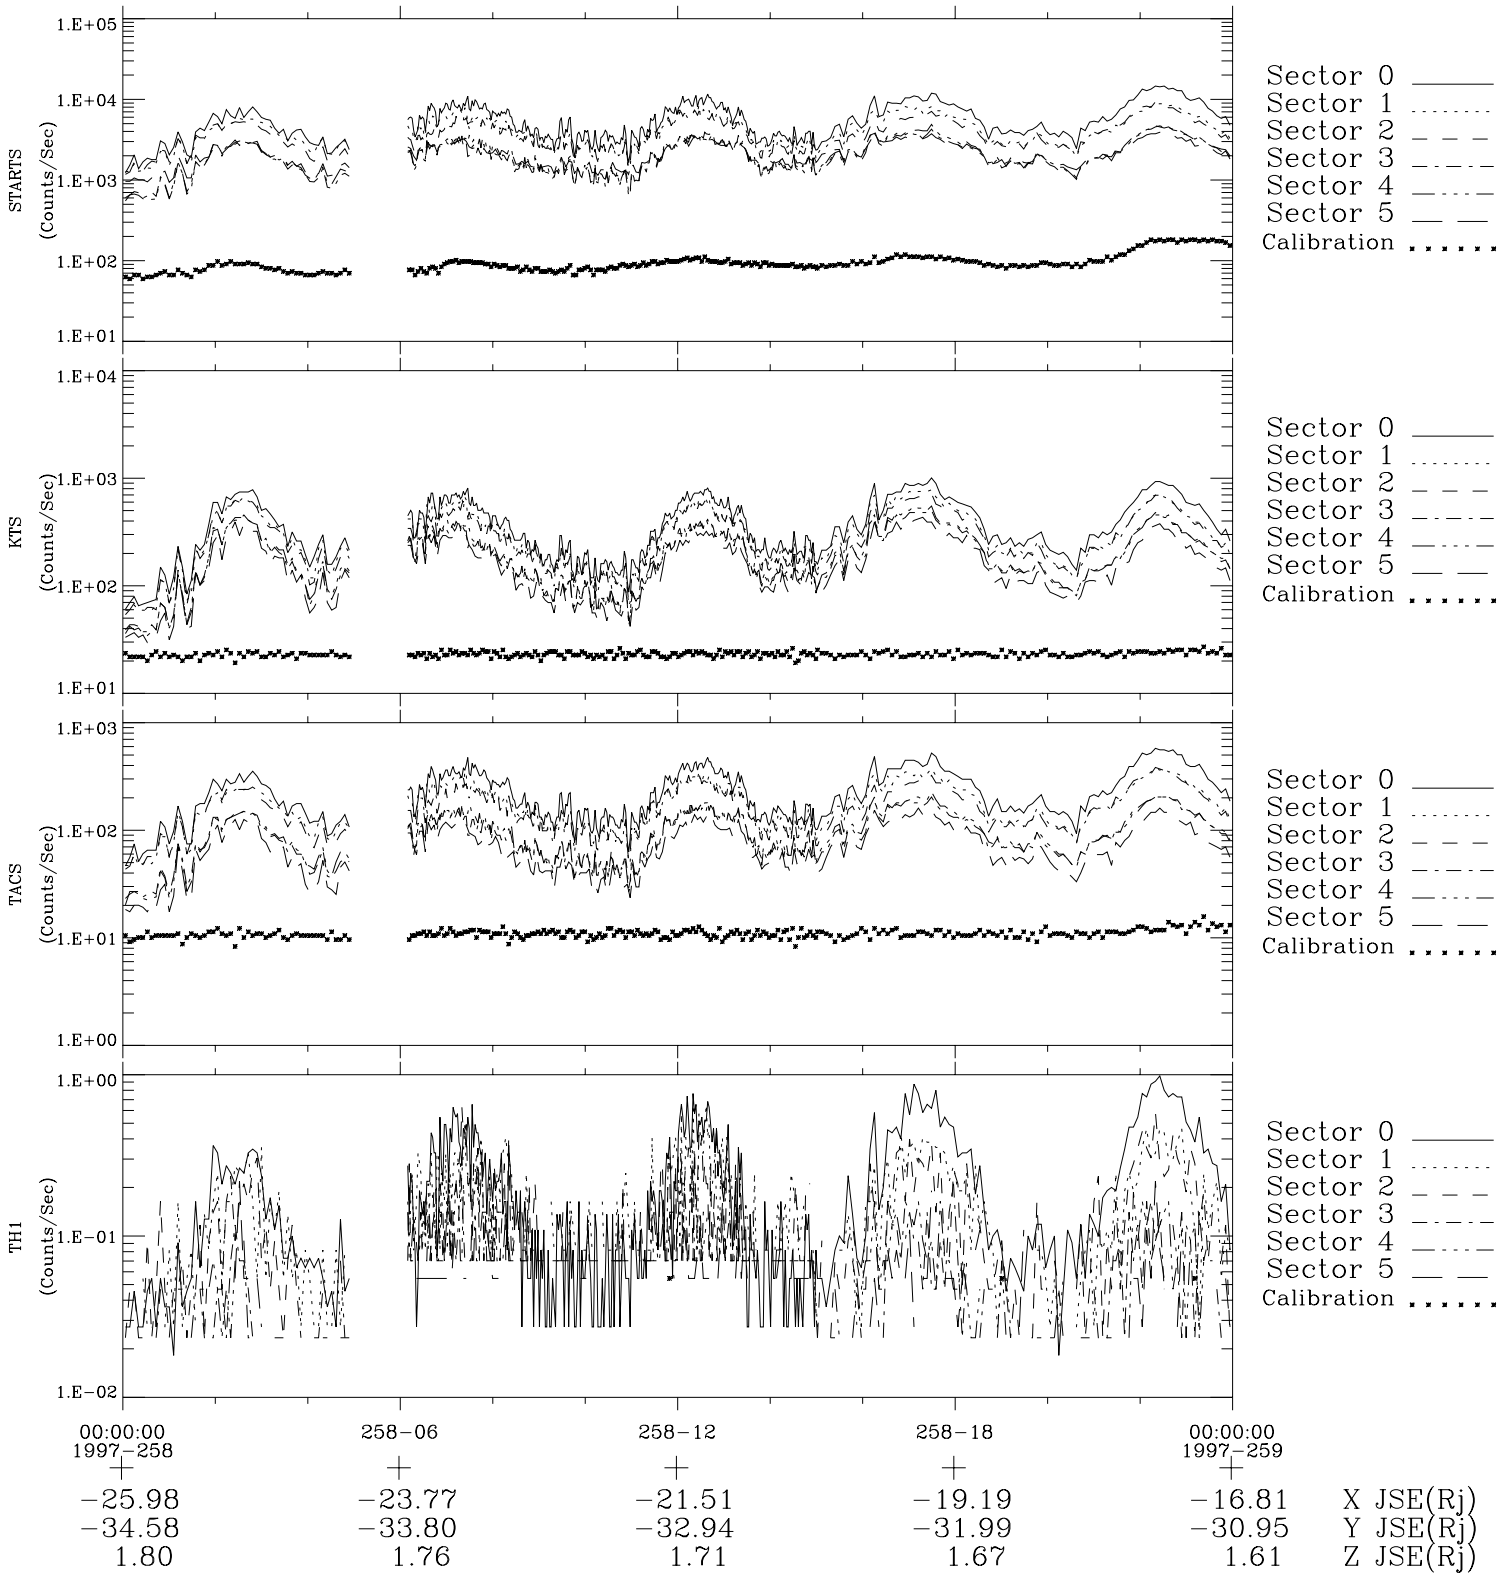

# Galileo EPD Real-Time Six-Sector 97258

Software Version: RTLINE\_R6 V 1.20  
Data Production: 06-03-00  
Plot Production: Sun Sep 16 00:49:33 2001

◇ = Jupiter look direction  
□ = Corotation look direction