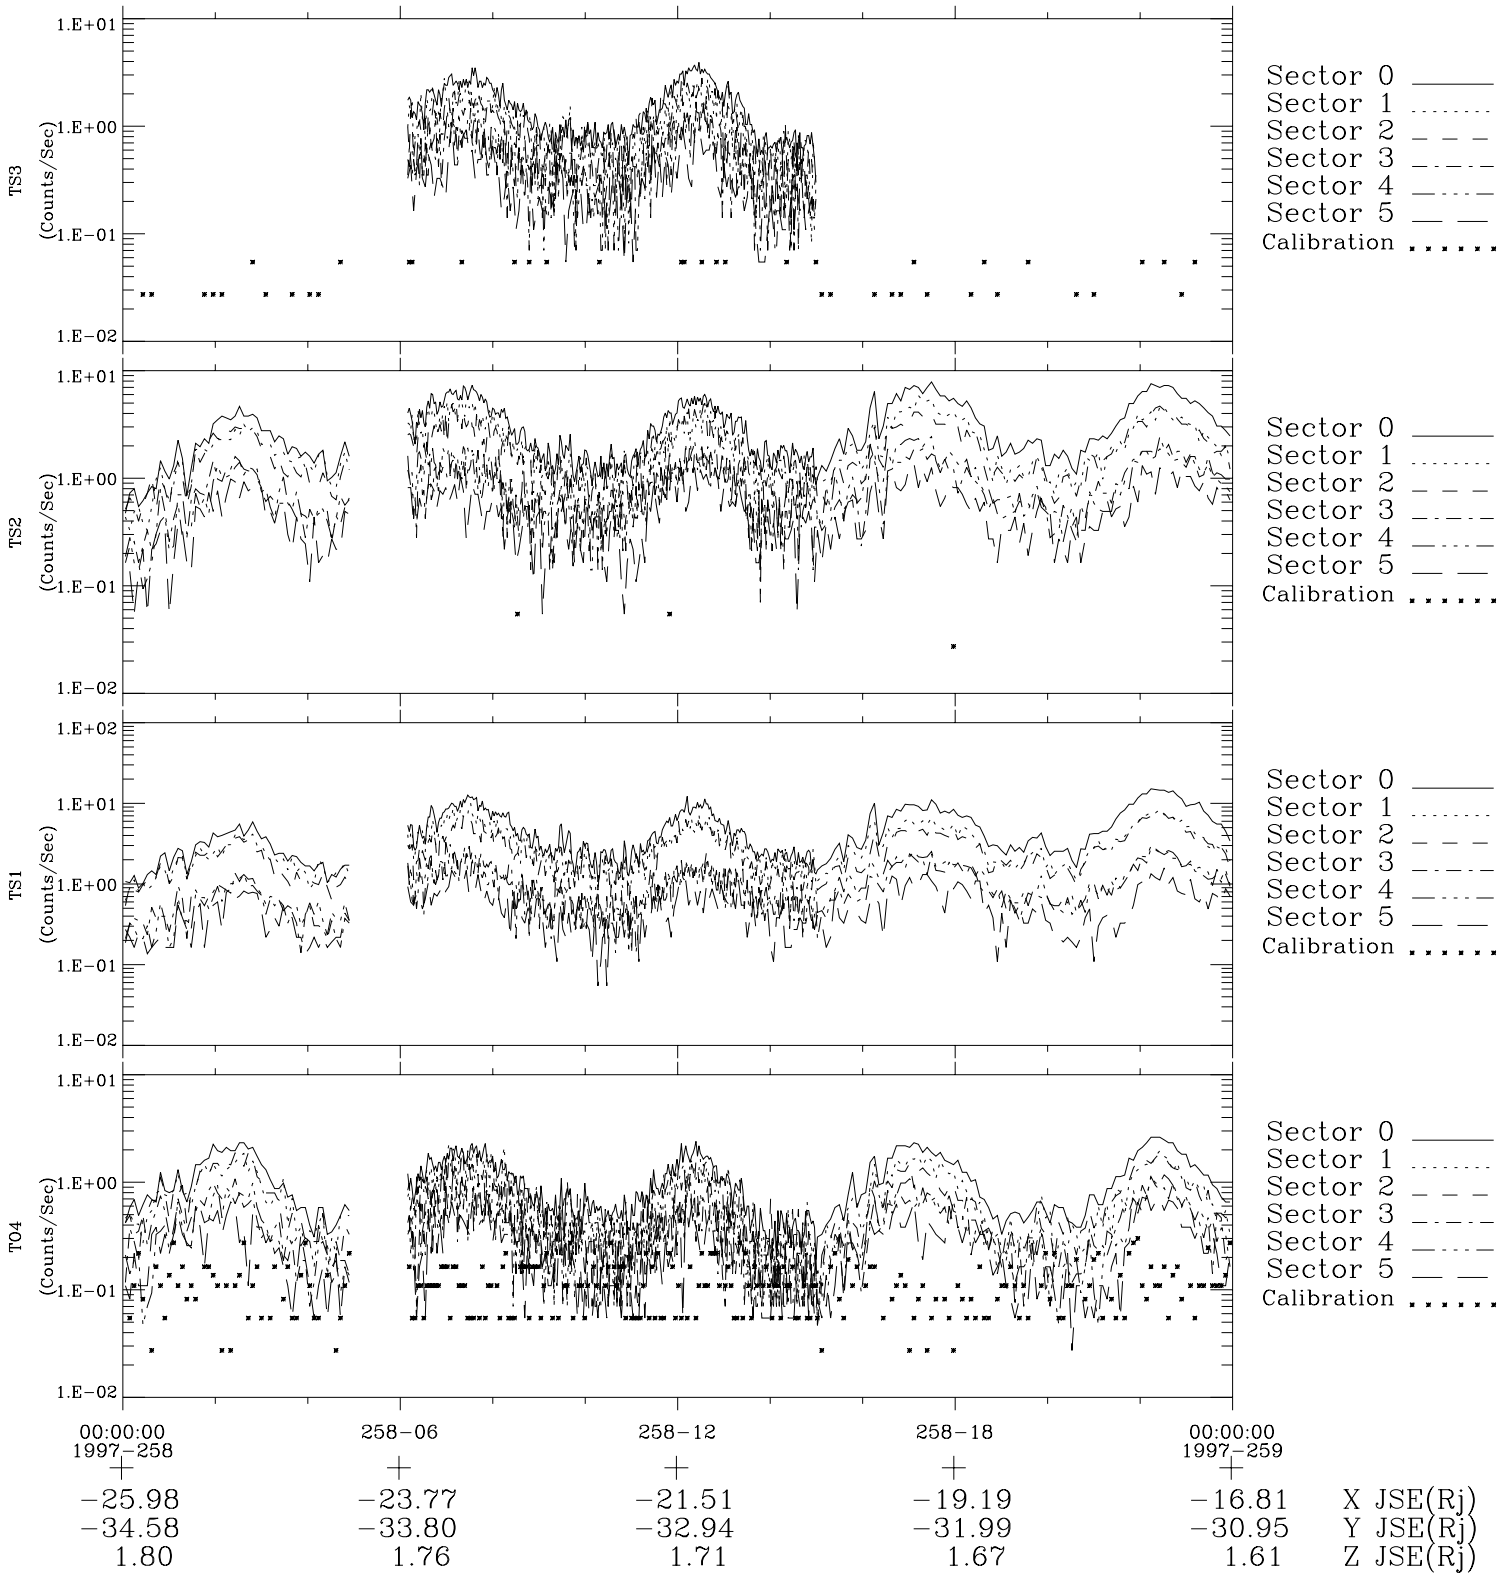

Galileo EPD Real-Time Six-Sector 97258

Software Version: RTLINE_R6 V 1.20
Data Production: 06-03-00
Plot Production: Sun Sep 16 00:49:32 2001

◇ = Jupiter look direction
□ = Corotation look direction