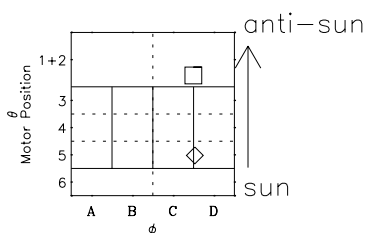

Galileo EPD Real-Time Six-Sector 97258

Software Version: RTLINE_R6 V 1.20
Data Production: 06-03-00
Plot Production: Sun Sep 16 00:49:32 2001

◇ = Jupiter look direction
□ = Corotation look direction