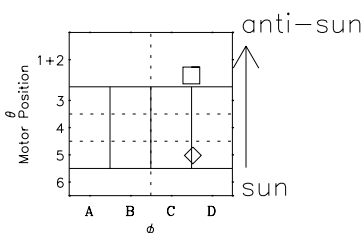

# Galileo EPD Real-Time Six-Sector 97258

Software Version: RTLINE\_R6 V 1.20  
Data Production: 06-03-00  
Plot Production: Sun Sep 16 00:49:30 2001

◇ = Jupiter look direction  
□ = Corotation look direction