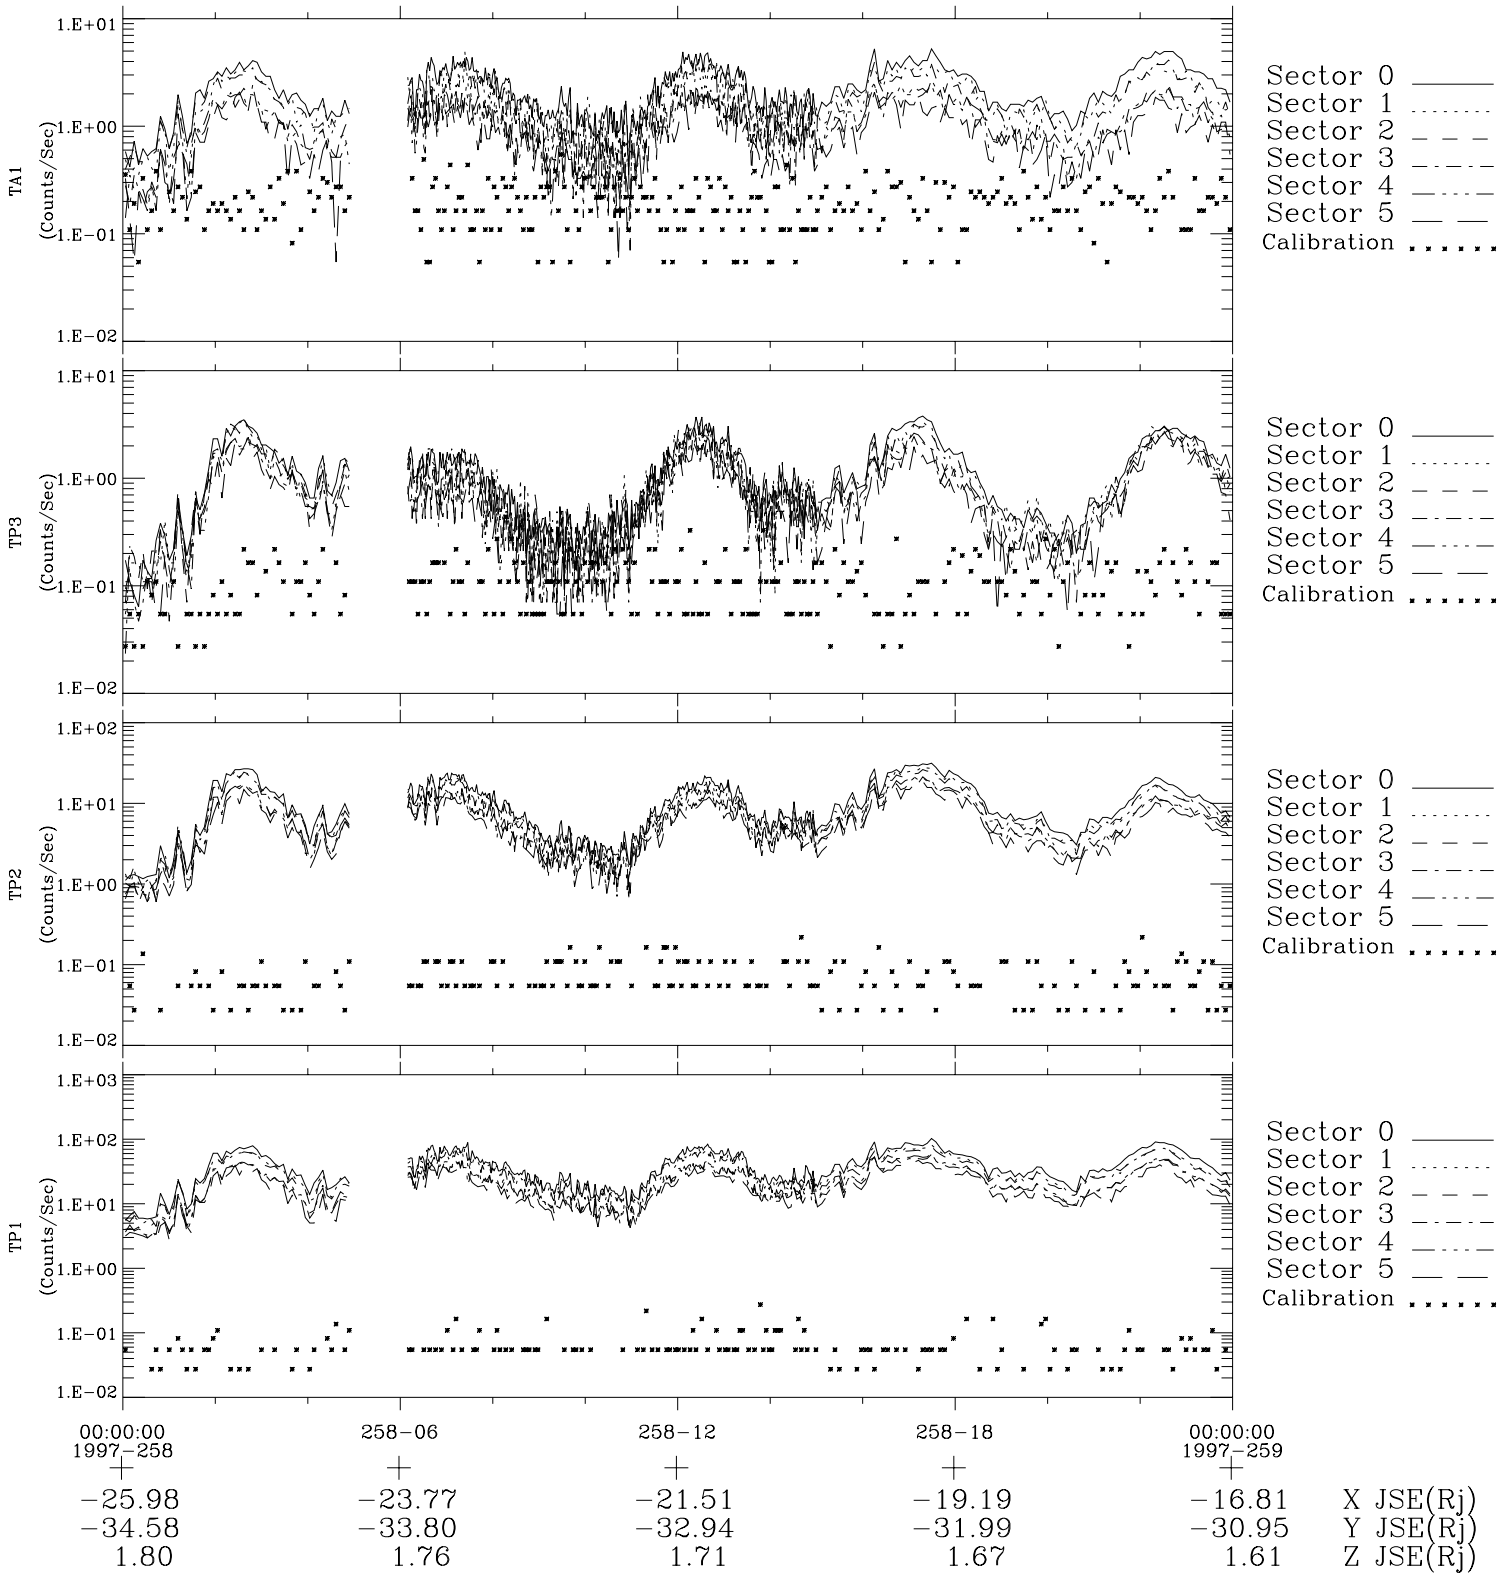

# Galileo EPD Real-Time Six-Sector 97258

Software Version: RTLINE\_R6 V 1.20  
Data Production: 06-03-00  
Plot Production: Sun Sep 16 00:49:30 2001

◇ = Jupiter look direction  
□ = Corotation look direction