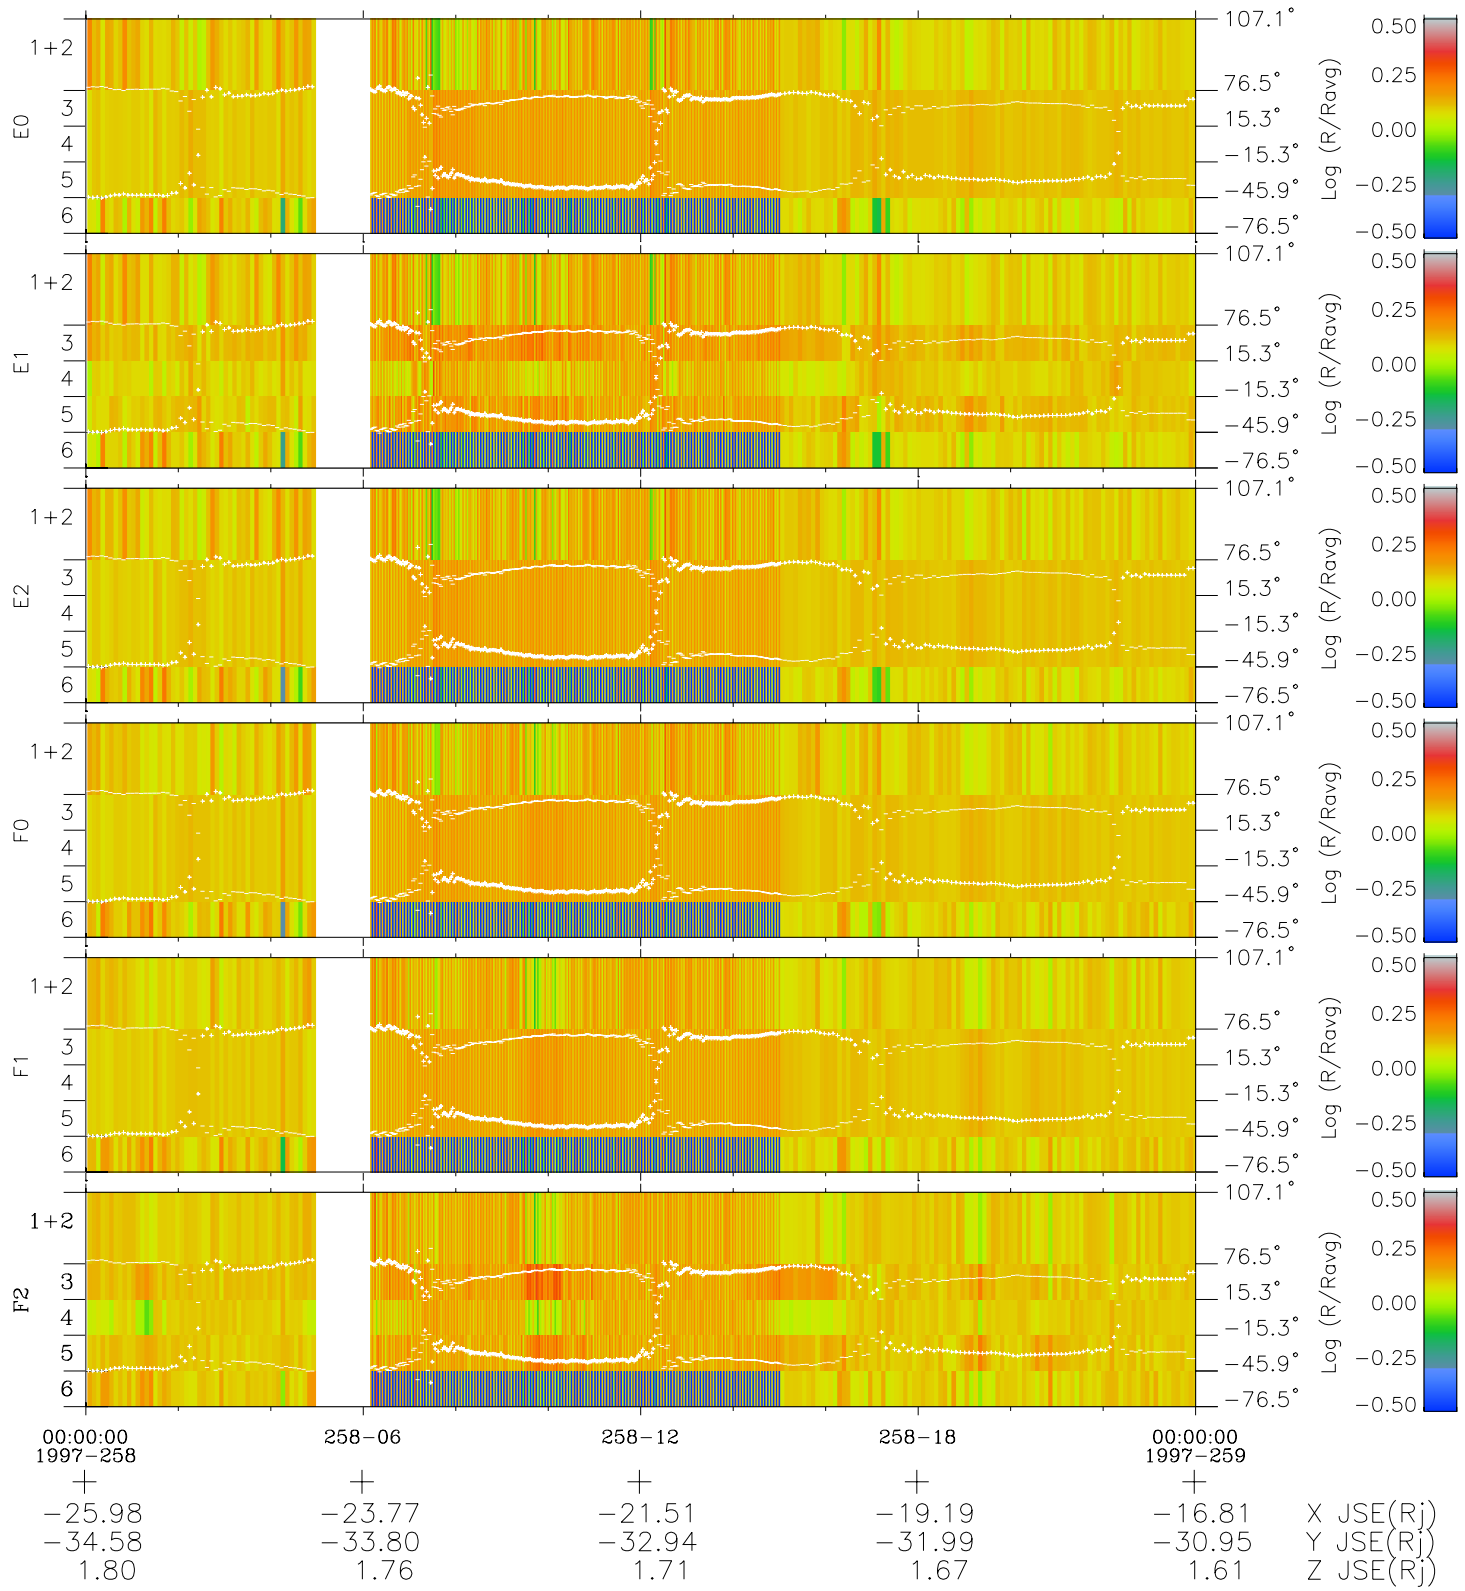

Galileo EPD Real Elevation Anisotropies 97258

Software Version: RTELEV_MEAN V 1.20
 Data Production: 06-03-00
 Plot Production: Sun Sep 16 00:46:29 2001
 Color File: wondr3
 Geofactor File: 1.1

- ◇ = Jupiter look direction
- = Corotation look direction