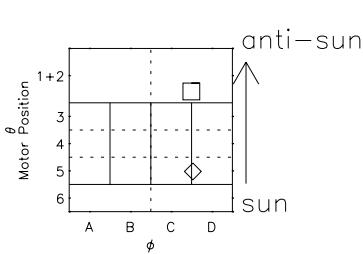

Galileo EPD Real Elevation Anisotropies 97258

Software Version: RTELEV_MEAN V 1.20
 Data Production: 06-03-00
 Plot Production: Sun Sep 16 00:46:29 2001
 Color File: wondr3
 Geofactor File: 1.1

- ◇ = Jupiter look direction
- = Corotation look direction