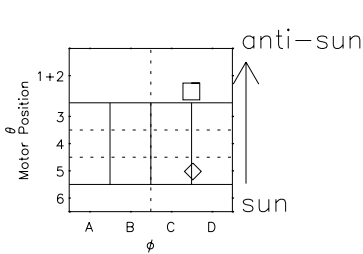

Galileo EPD Real Elevation Anisotropies 97258

Software Version: RTELEV_NORM V 1.20
Data Production: 06-03-00
Plot Production: Sun Sep 16 00:47:17 2001
Color File: wondr3
Geofactor File: 1.1

00:00:00 1997-258	258-06	258-12	258-18	00:00:00 1997-259	
+	+	+	+	+	X JSE(R _j)
-25.98	-23.77	-21.51	-19.19	-16.81	Y JSE(R _j)
-34.58	-33.80	-32.94	-31.99	-30.95	Z JSE(R _j)
1.80	1.76	1.71	1.67	1.61	

- ◇ = Jupiter look direction
- = Corotation look direction