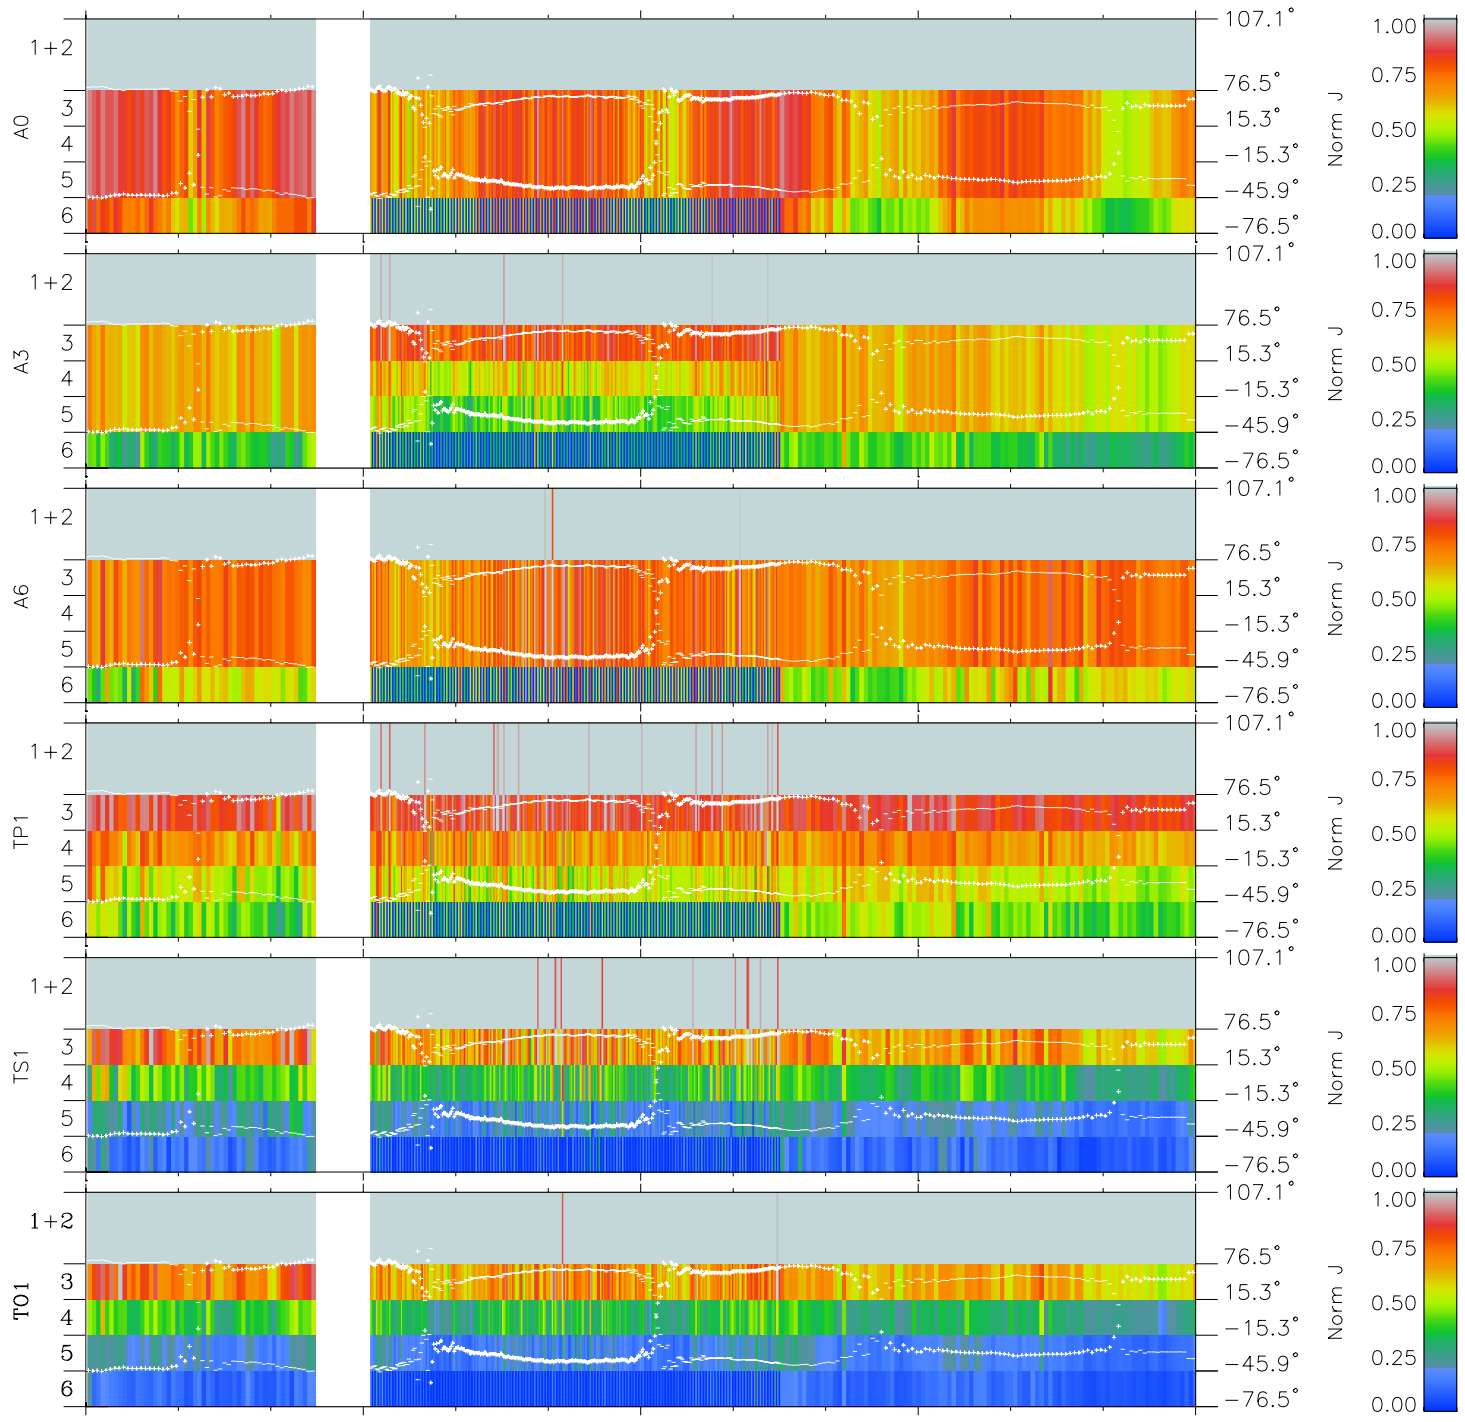

Galileo EPD Real Elevation Anisotropies 97258

Software Version: RTELEV_NORM V 1.20
Data Production: 06-03-00
Plot Production: Sun Sep 16 00:47:17 2001
Color File: wondr3
Geofactor File: 1.1

00:00:00 1997-258	258-06	258-12	258-18	00:00:00 1997-259	
+	+	+	+	+	X JSE(R _j)
-25.98	-23.77	-21.51	-19.19	-16.81	Y JSE(R _j)
-34.58	-33.80	-32.94	-31.99	-30.95	Z JSE(R _j)
1.80	1.76	1.71	1.67	1.61	

- ◇ = Jupiter look direction
- = Corotation look direction