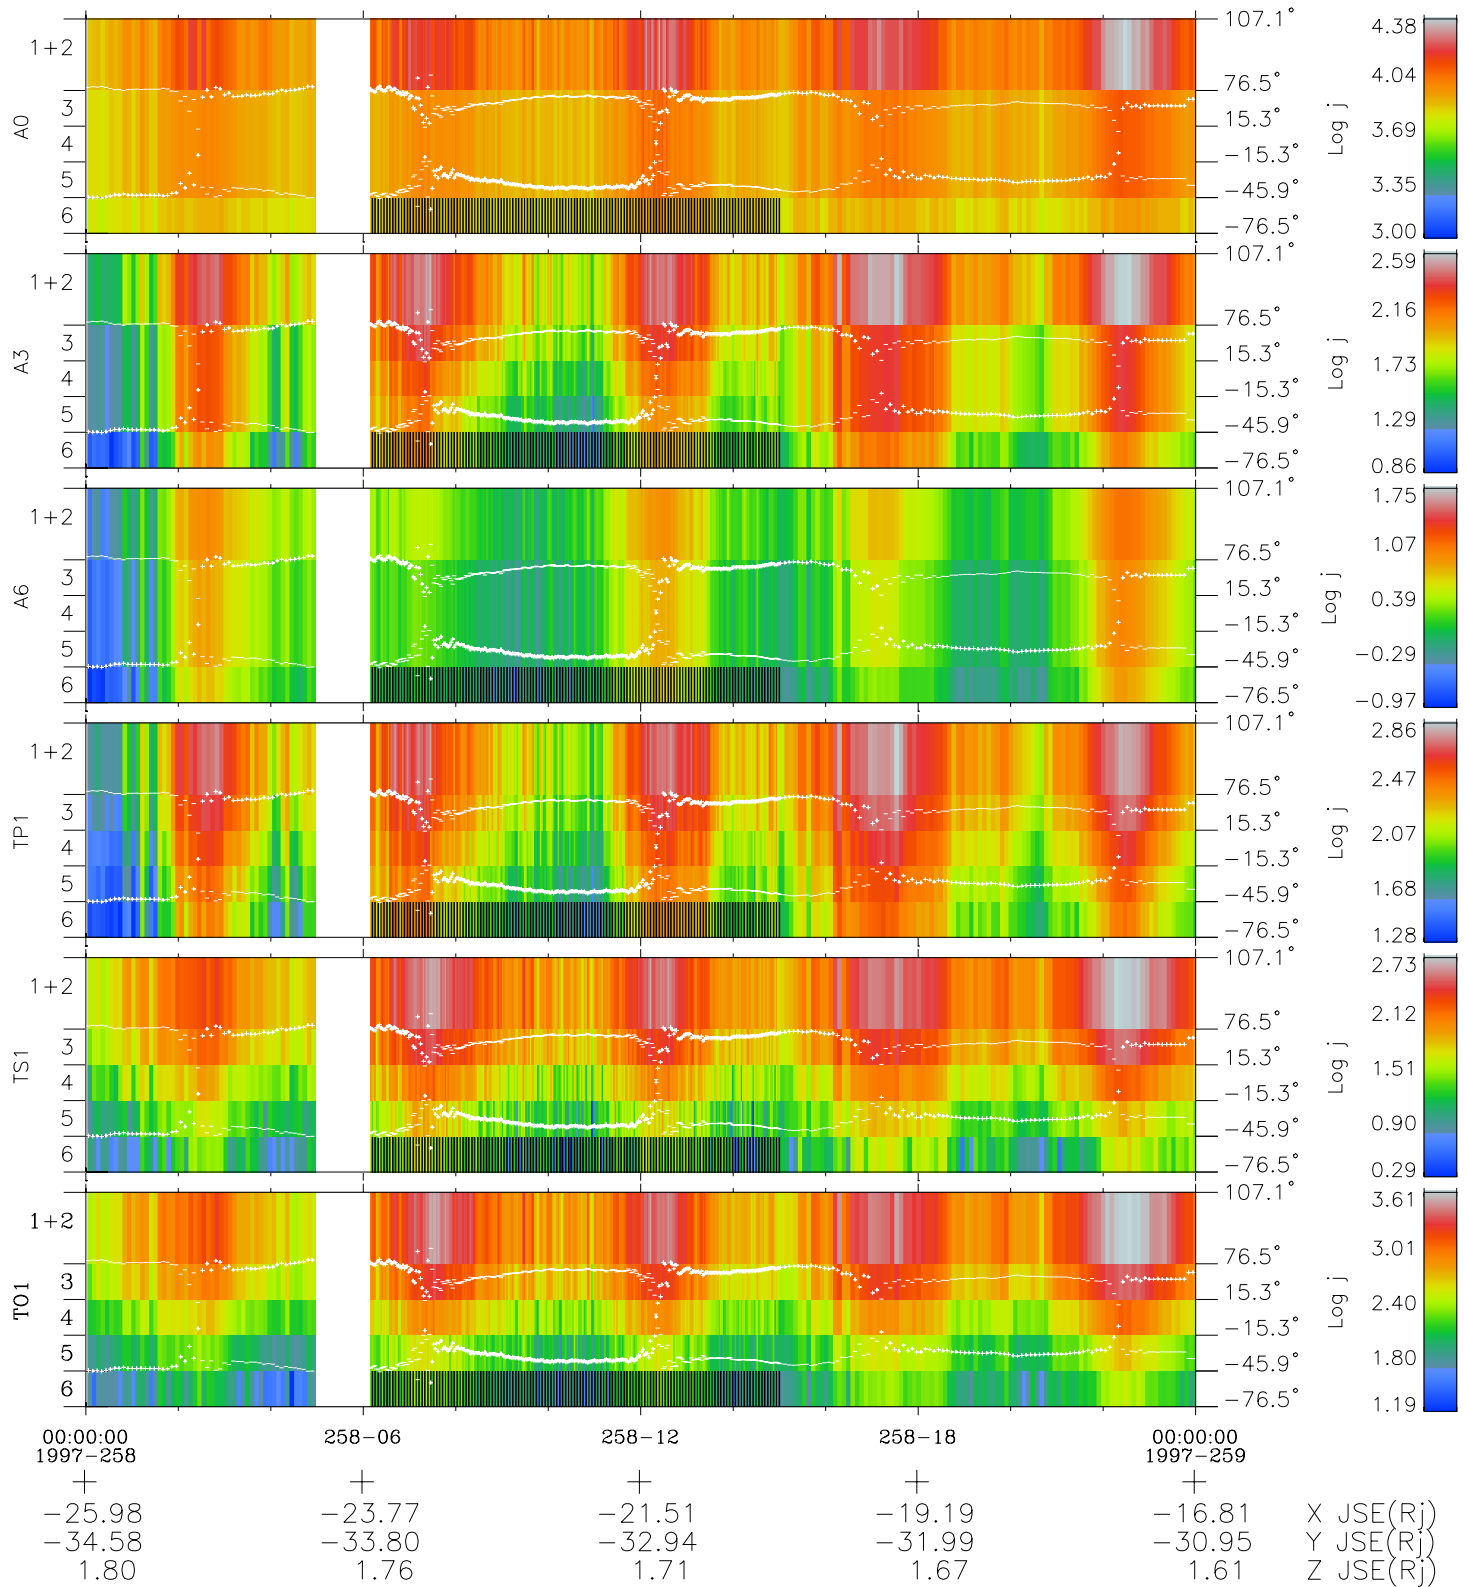

# Galileo EPD Real Elevation Anisotropies 97258

Software Version: RTELEV\_FLUX V 1.20  
Data Production: 06-03-00  
Plot Production: Sun Sep 16 00:46:45 2001  
Color File: wondr3  
Geofactor File: 1.1

- ◇ = Jupiter look direction
- = Corotation look direction