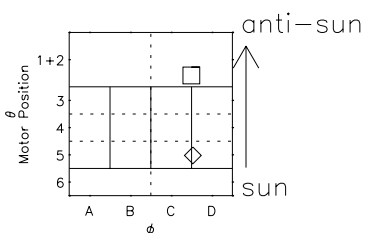

# Galileo EPD Real Elevation Anisotropies 97258

Software Version: RTELEV\_FLUX V 1.20  
Data Production: 06-03-00  
Plot Production: Sun Sep 16 00:46:45 2001  
Color File: wondr3  
Geofactor File: 1.1

- ◇ = Jupiter look direction
- = Corotation look direction