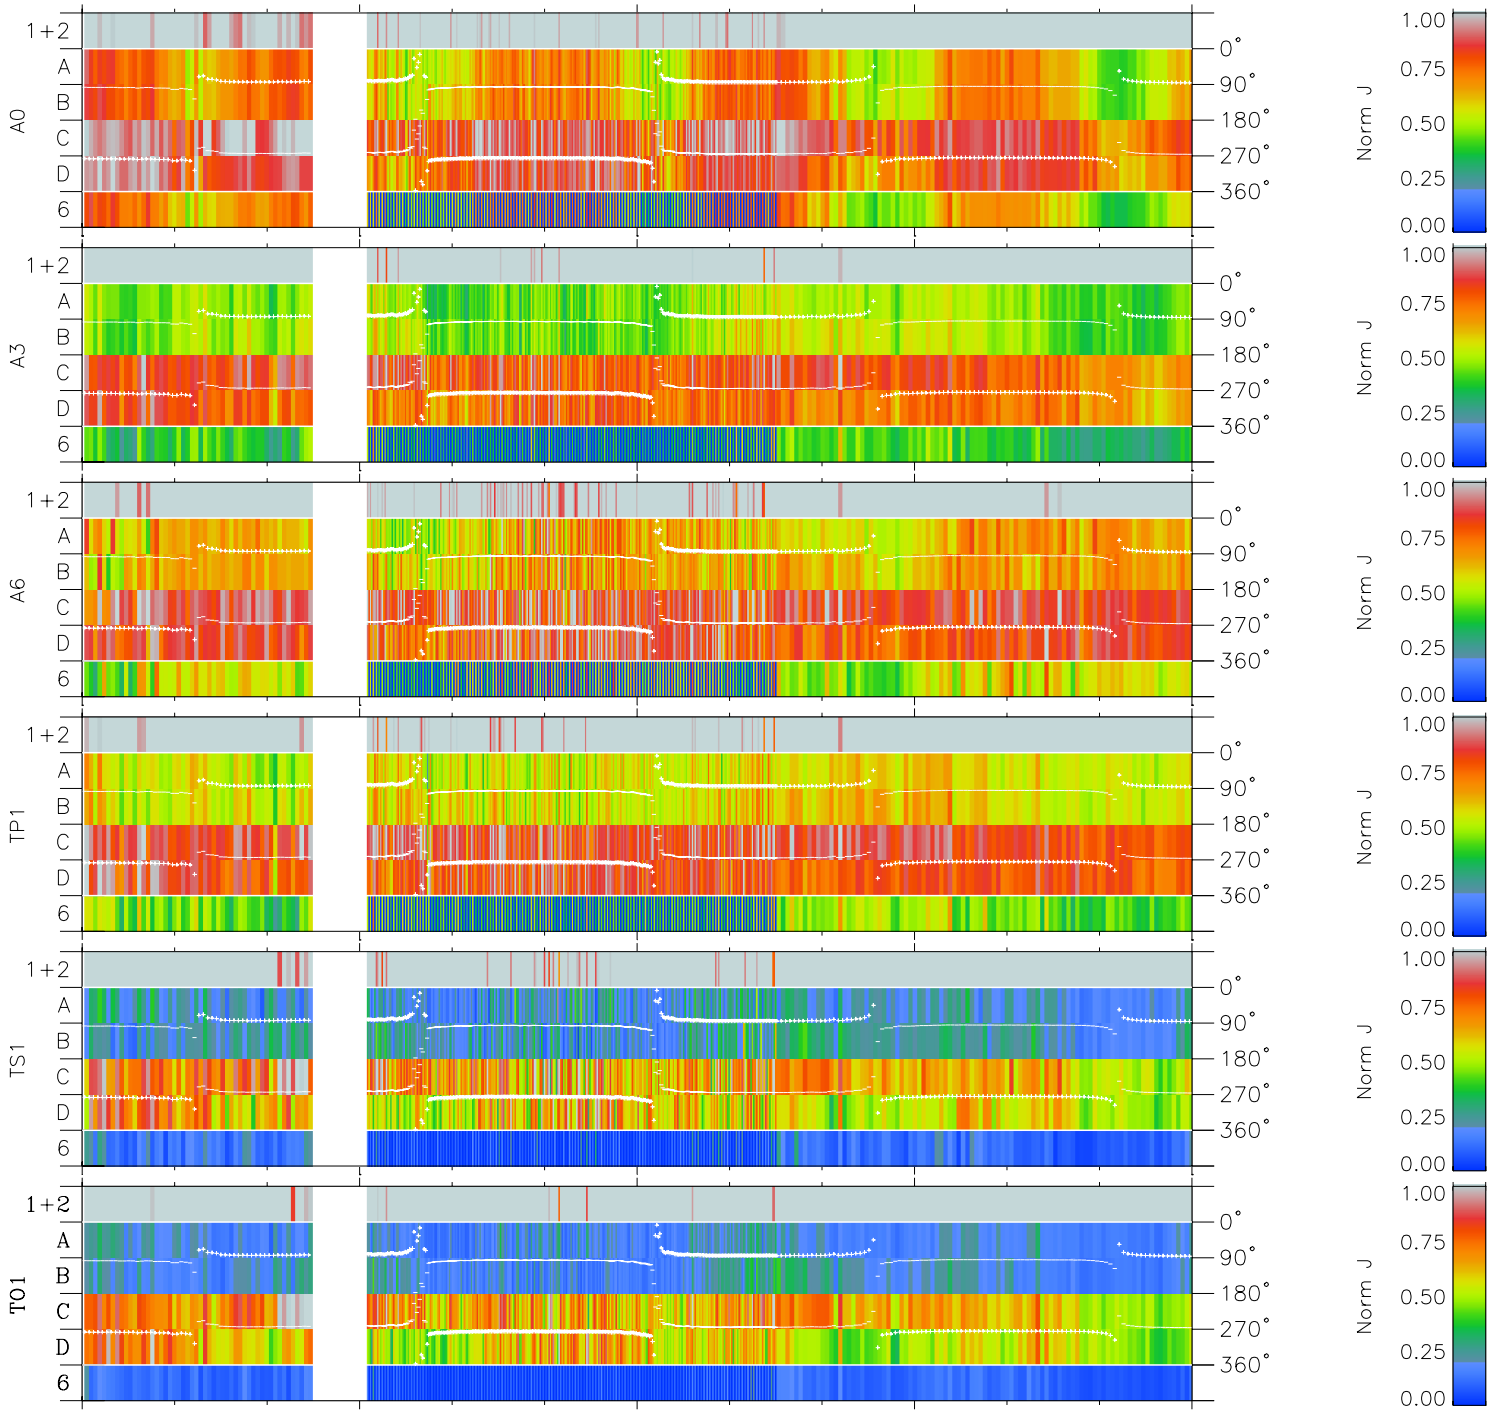

Galileo EPD Real Time Azimuth Anisotropies 97258

Software Version: RTAZIM_NORM V 1.20
 Data Production: 06-03-00
 Plot Production: Sun Sep 16 00:48:46 2001
 Color File: wondr3
 Geofactor File: 1.1

00:00:00 1997-258	258-06	258-12	258-18	00:00:00 1997-259	
+	+	+	+	+	X JSE(R _j)
-25.98	-23.77	-21.51	-19.19	-16.81	Y JSE(R _j)
-34.58	-33.80	-32.94	-31.99	-30.95	Z JSE(R _j)
1.80	1.76	1.71	1.67	1.61	

◇ = Jupiter look direction
 □ = Corotation look direction