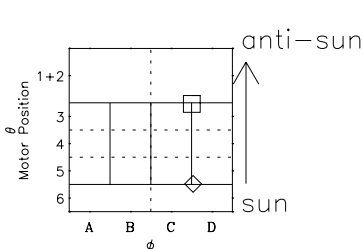

Galileo EPD Real-Time Six-Sector 97255

Software Version: RTLINE_R6 V 1.20
Data Production: 06-03-00
Plot Production: Sun Sep 16 00:16:38 2001

◇ = Jupiter look direction
□ = Corotation look direction