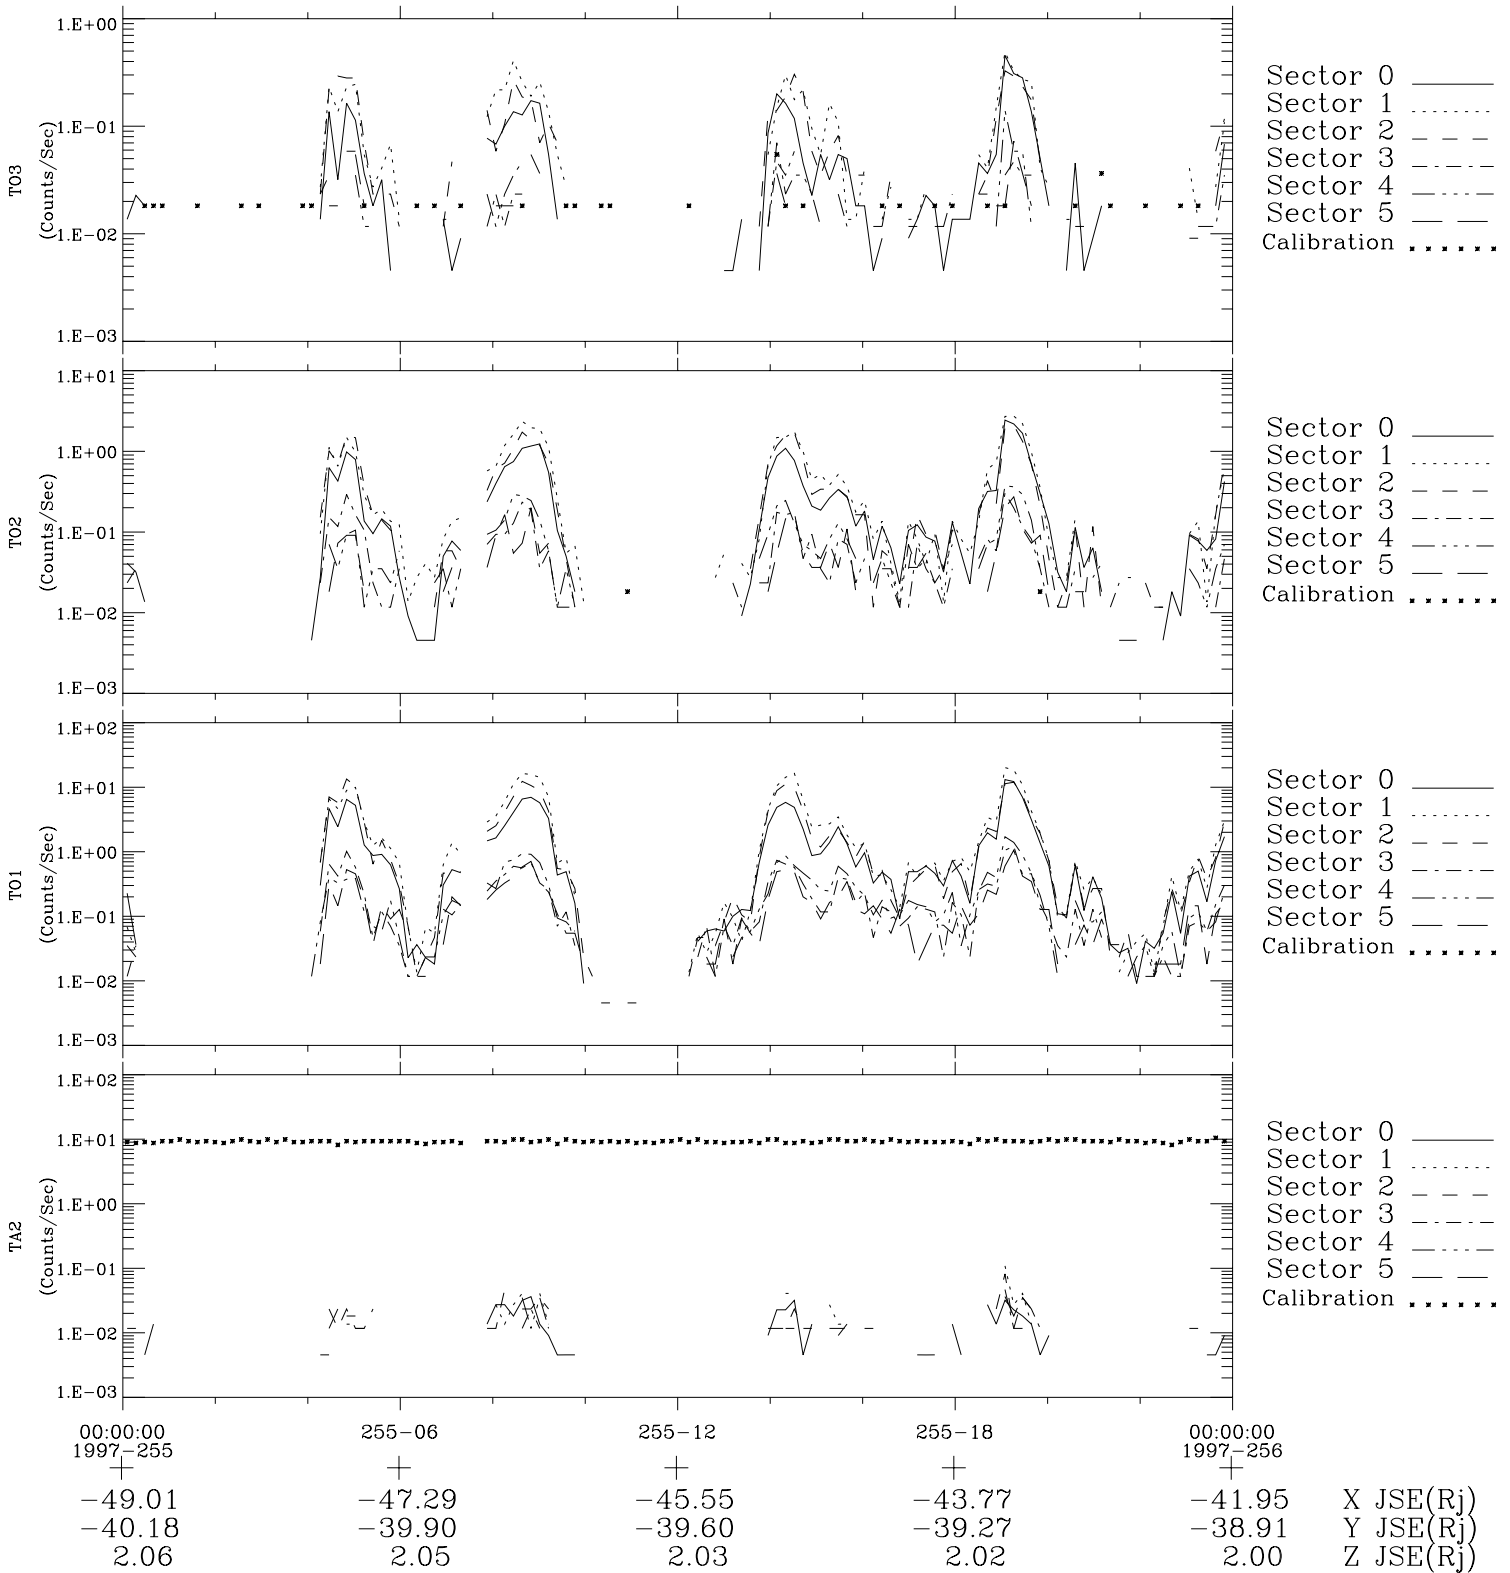

Galileo EPD Real-Time Six-Sector 97255

Software Version: RTLINE_R6 V 1.20
Data Production: 06-03-00
Plot Production: Sun Sep 16 00:16:38 2001

◇ = Jupiter look direction
□ = Corotation look direction