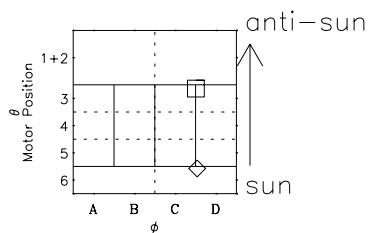

Galileo EPD Real-Time Omni 97254

Software Version: RTLINE_OMNI V 1.20
Data Production: 06-03-00
Plot Production: Sun Sep 16 00:08:23 2001

- ◇ = Jupiter look direction
- = Corotation look direction