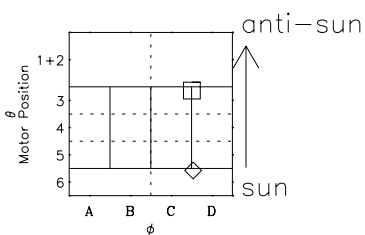

Galileo EPD Real-Time Omni 97254

Software Version: RTLINE_OMNI V 1.20
Data Production: 06-03-00
Plot Production: Sun Sep 16 00:08:22 2001

◇ = Jupiter look direction
□ = Corotation look direction