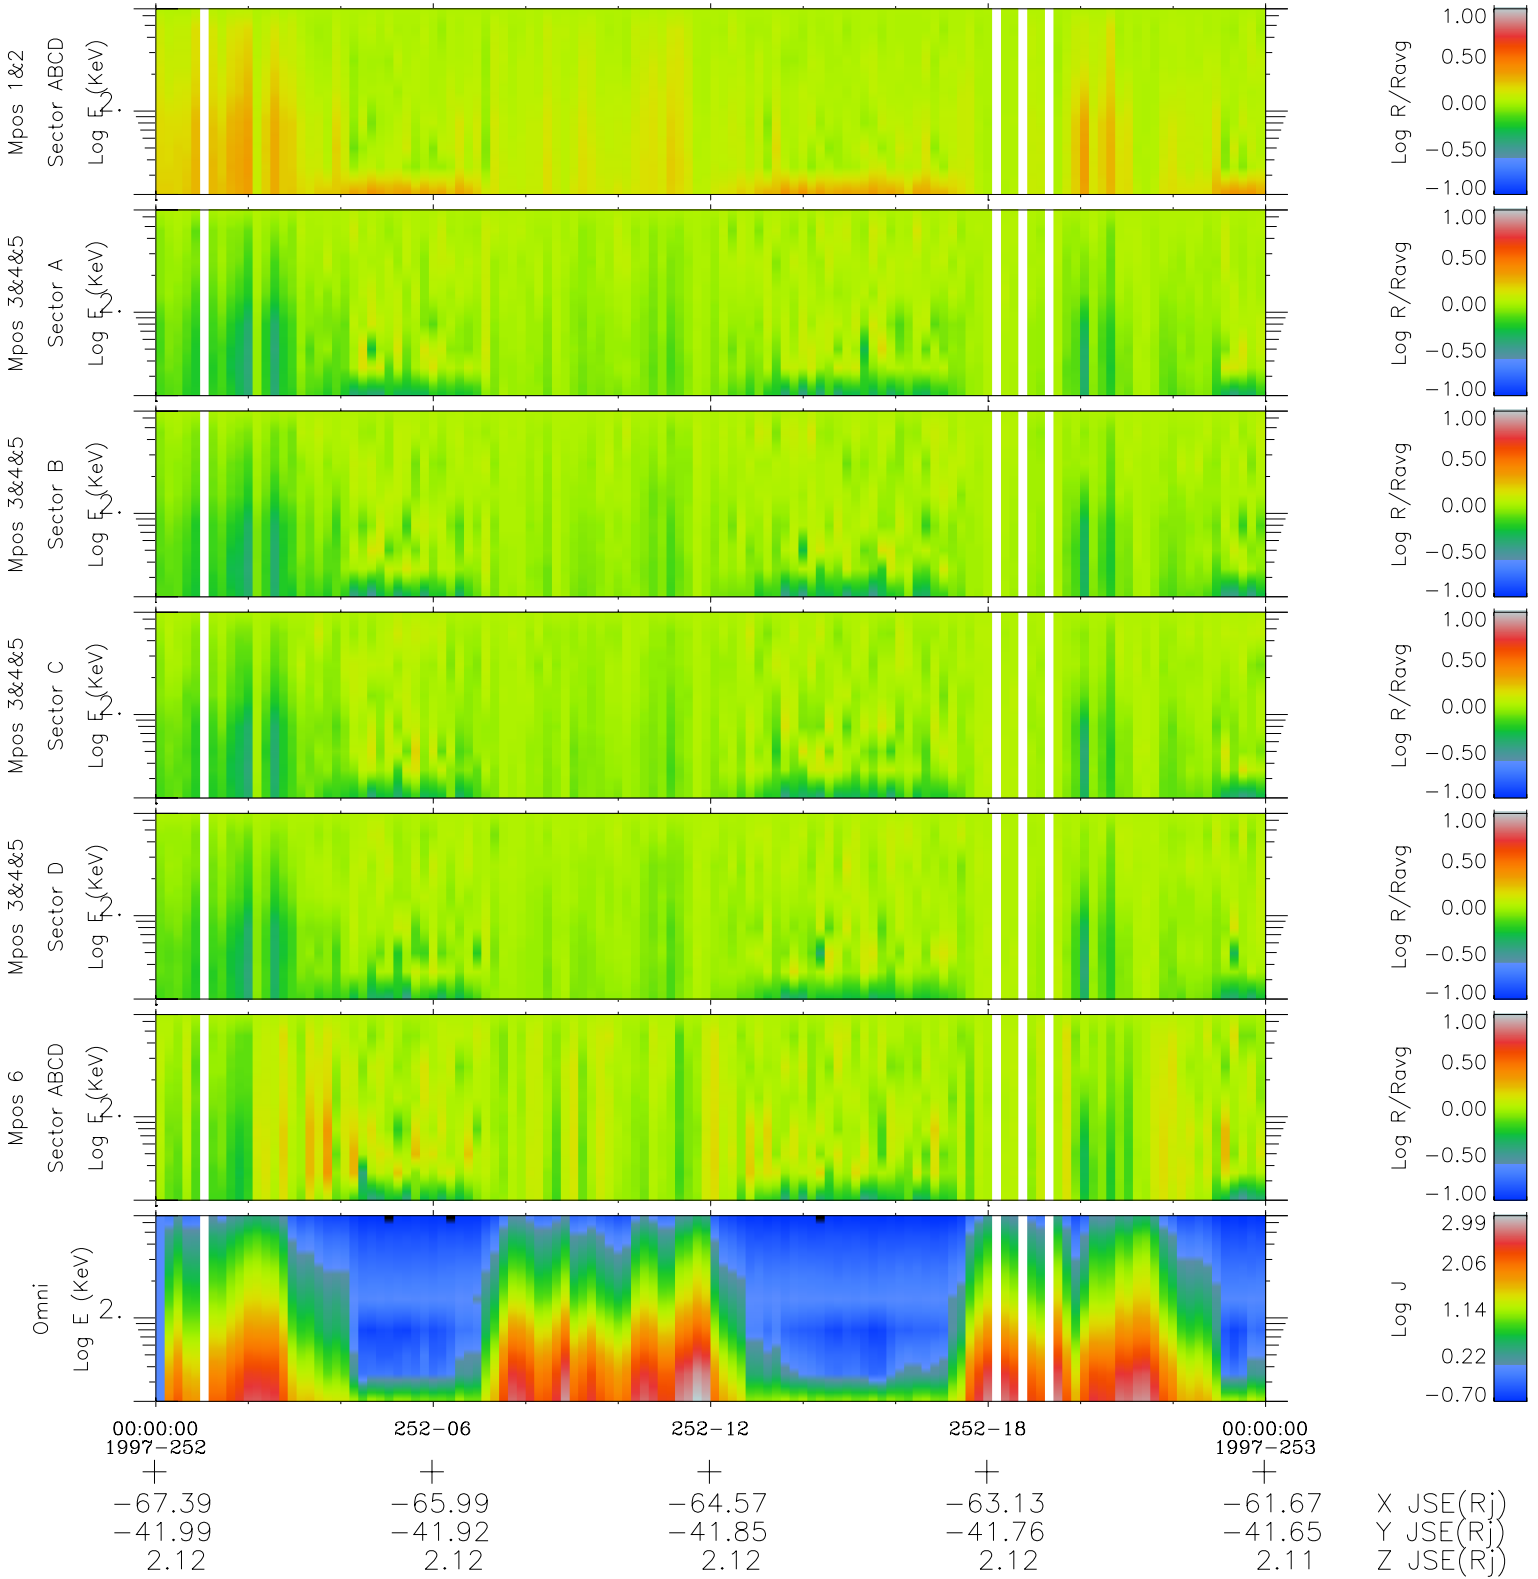

Galileo EPD Real Time R6 Electrons Spectra 97252

Software Version: RTSPEC_R6 V 1.20
 Data Production: 06-03-00
 Plot Production: Sat Sep 15 23:50:34 2001
 Color File: wondr3
 Geofactor File: 1.1

◇ = Jupiter look direction
 □ = Corotation look direction