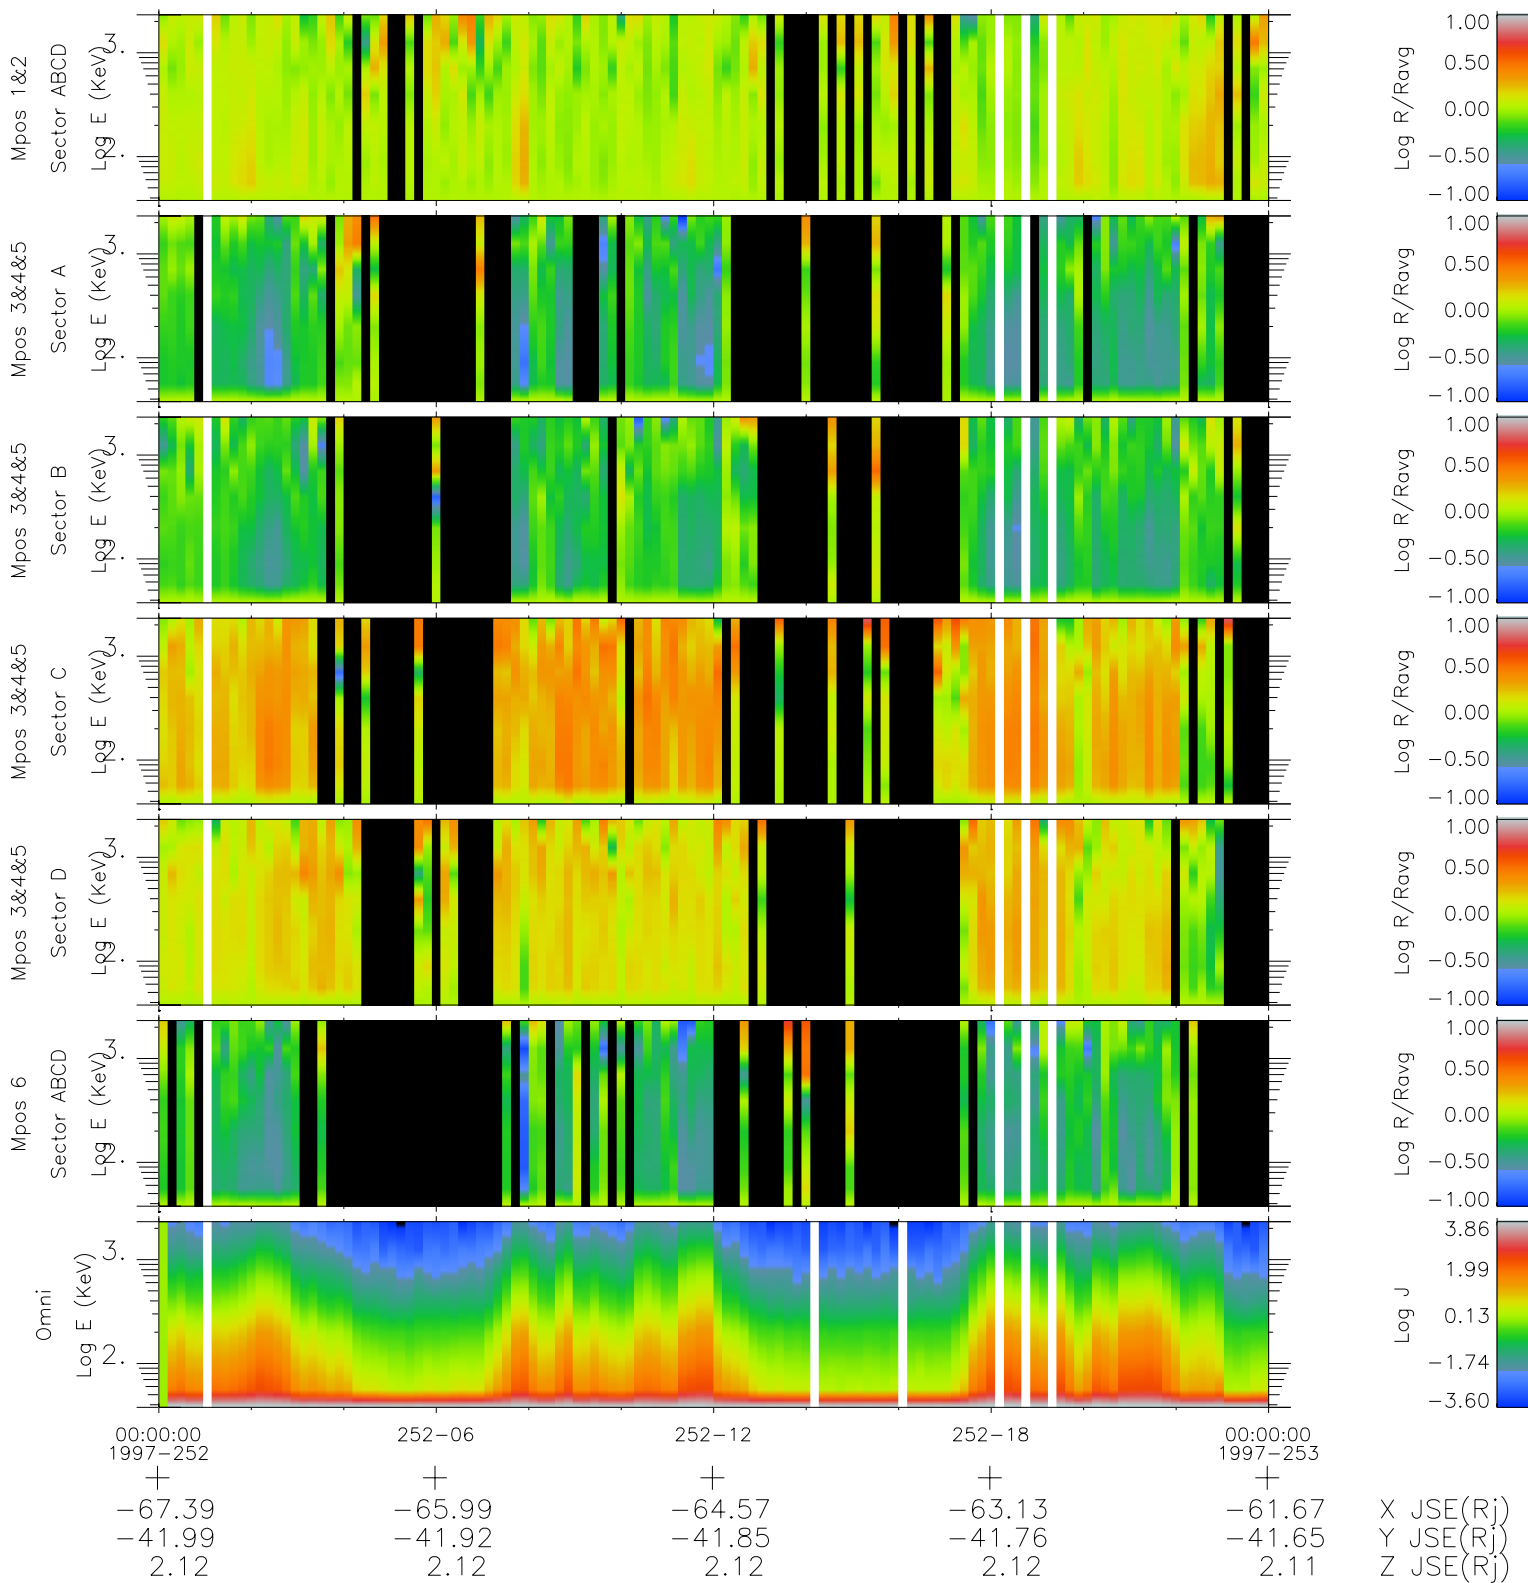

Galileo EPD Real Time R6 Ions Spectra 97252

Software Version: RTSPEC_R6 V 1.20
 Data Production: 06-03-00
 Plot Production: Sat Sep 15 23:50:27 2001
 Color File: wondr3
 Geofactor File: 1.1

- ◇ = Jupiter look direction
- = Corotation look direction