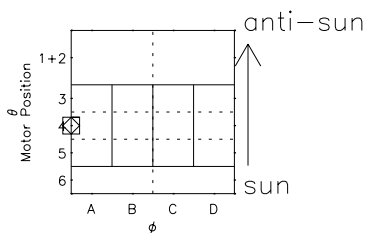

Galileo EPD Real Time R6 Ions Spectra 97252

Software Version: RTSPEC_R6 V 1.20
 Data Production: 06-03-00
 Plot Production: Sat Sep 15 23:50:27 2001
 Color File: wondr3
 Geofactor File: 1.1

- ◇ = Jupiter look direction
- = Corotation look direction