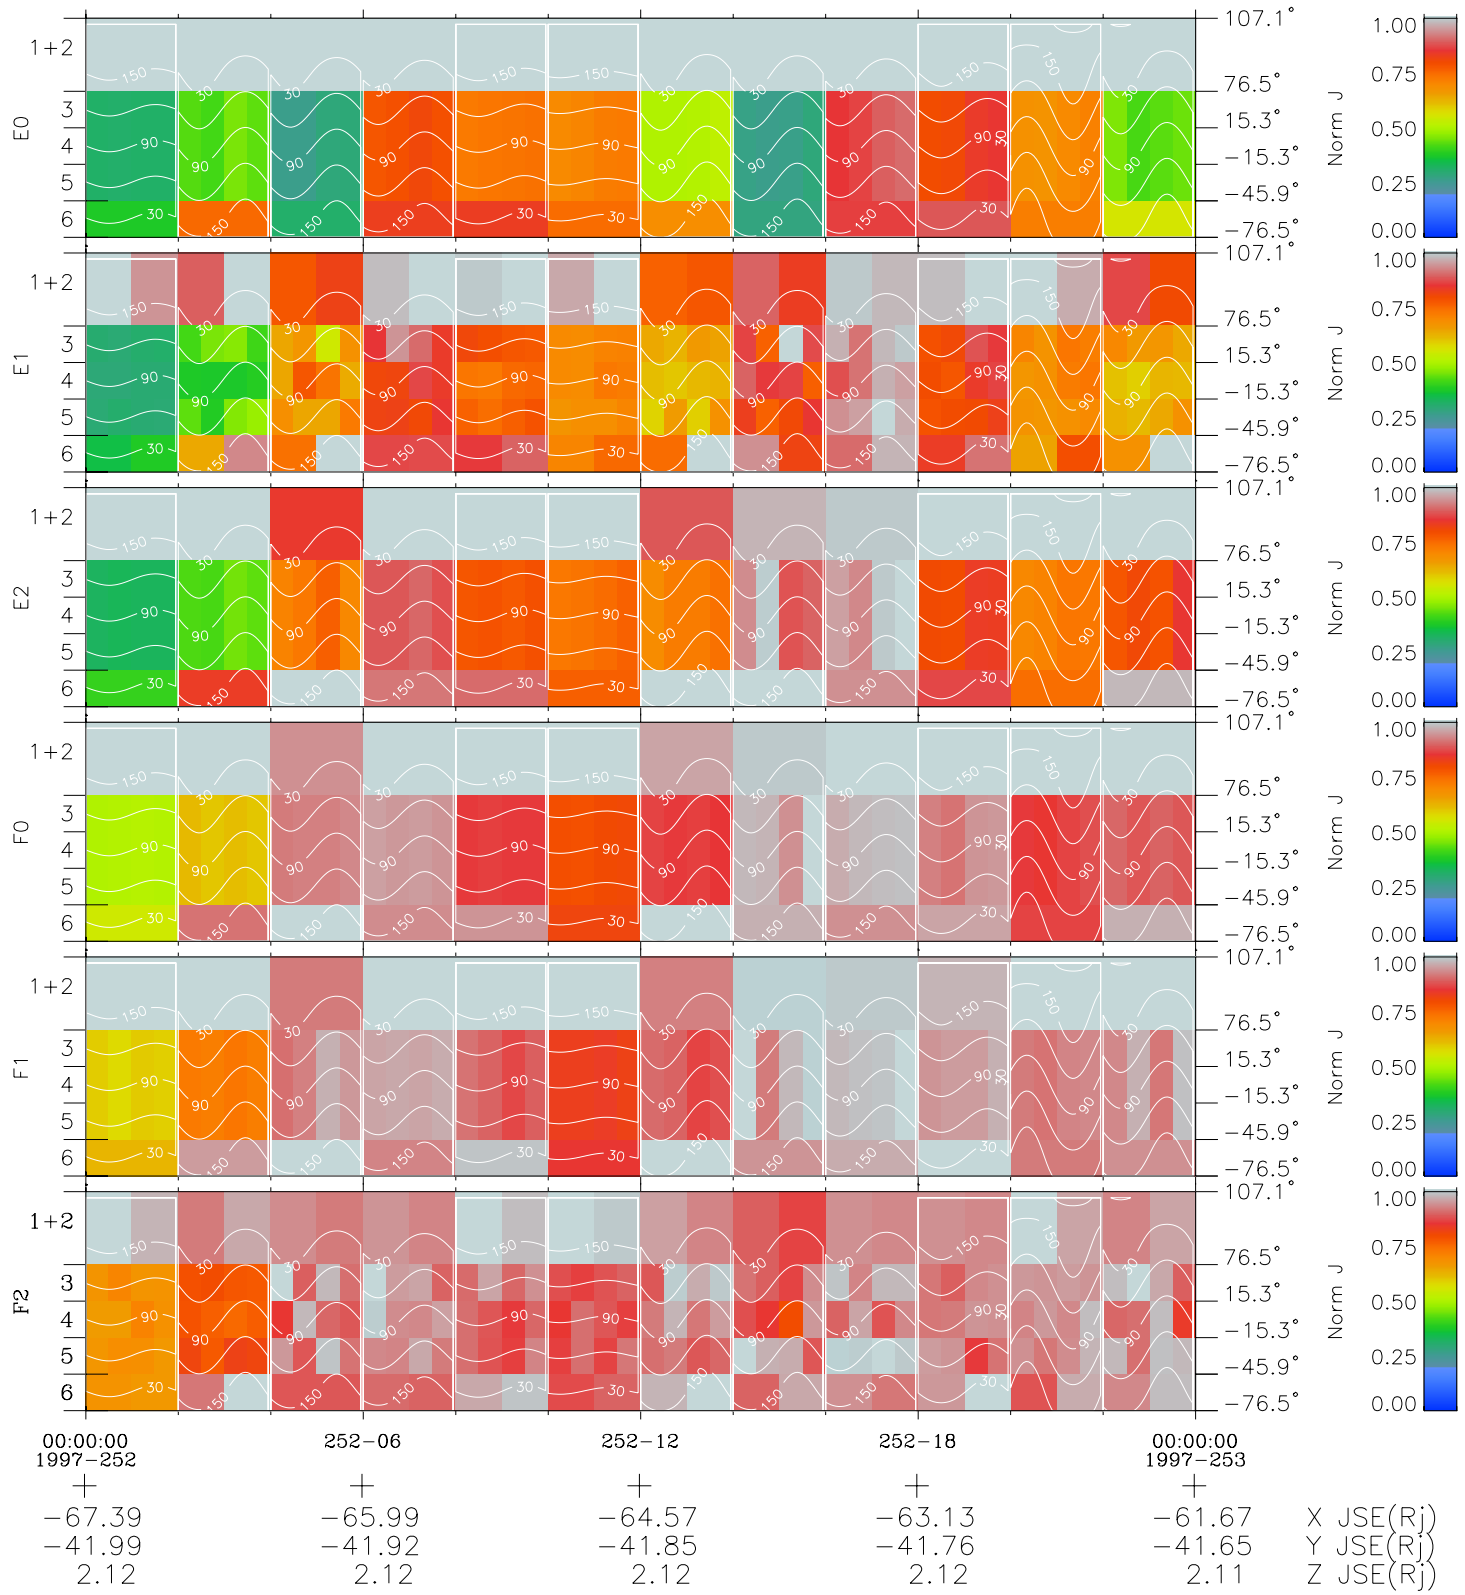

# Galileo EPD Real Time All-Sky Anisotropies 97252

Software Version: RTSKY\_NORM V 1.20  
 Data Production: 06-03-00  
 Plot Production: Sat Sep 15 23:51:25 2001  
 Color File: wondr3  
 Geofactor File: 1.1

- ◇ = Jupiter look direction
- = Corotation look direction