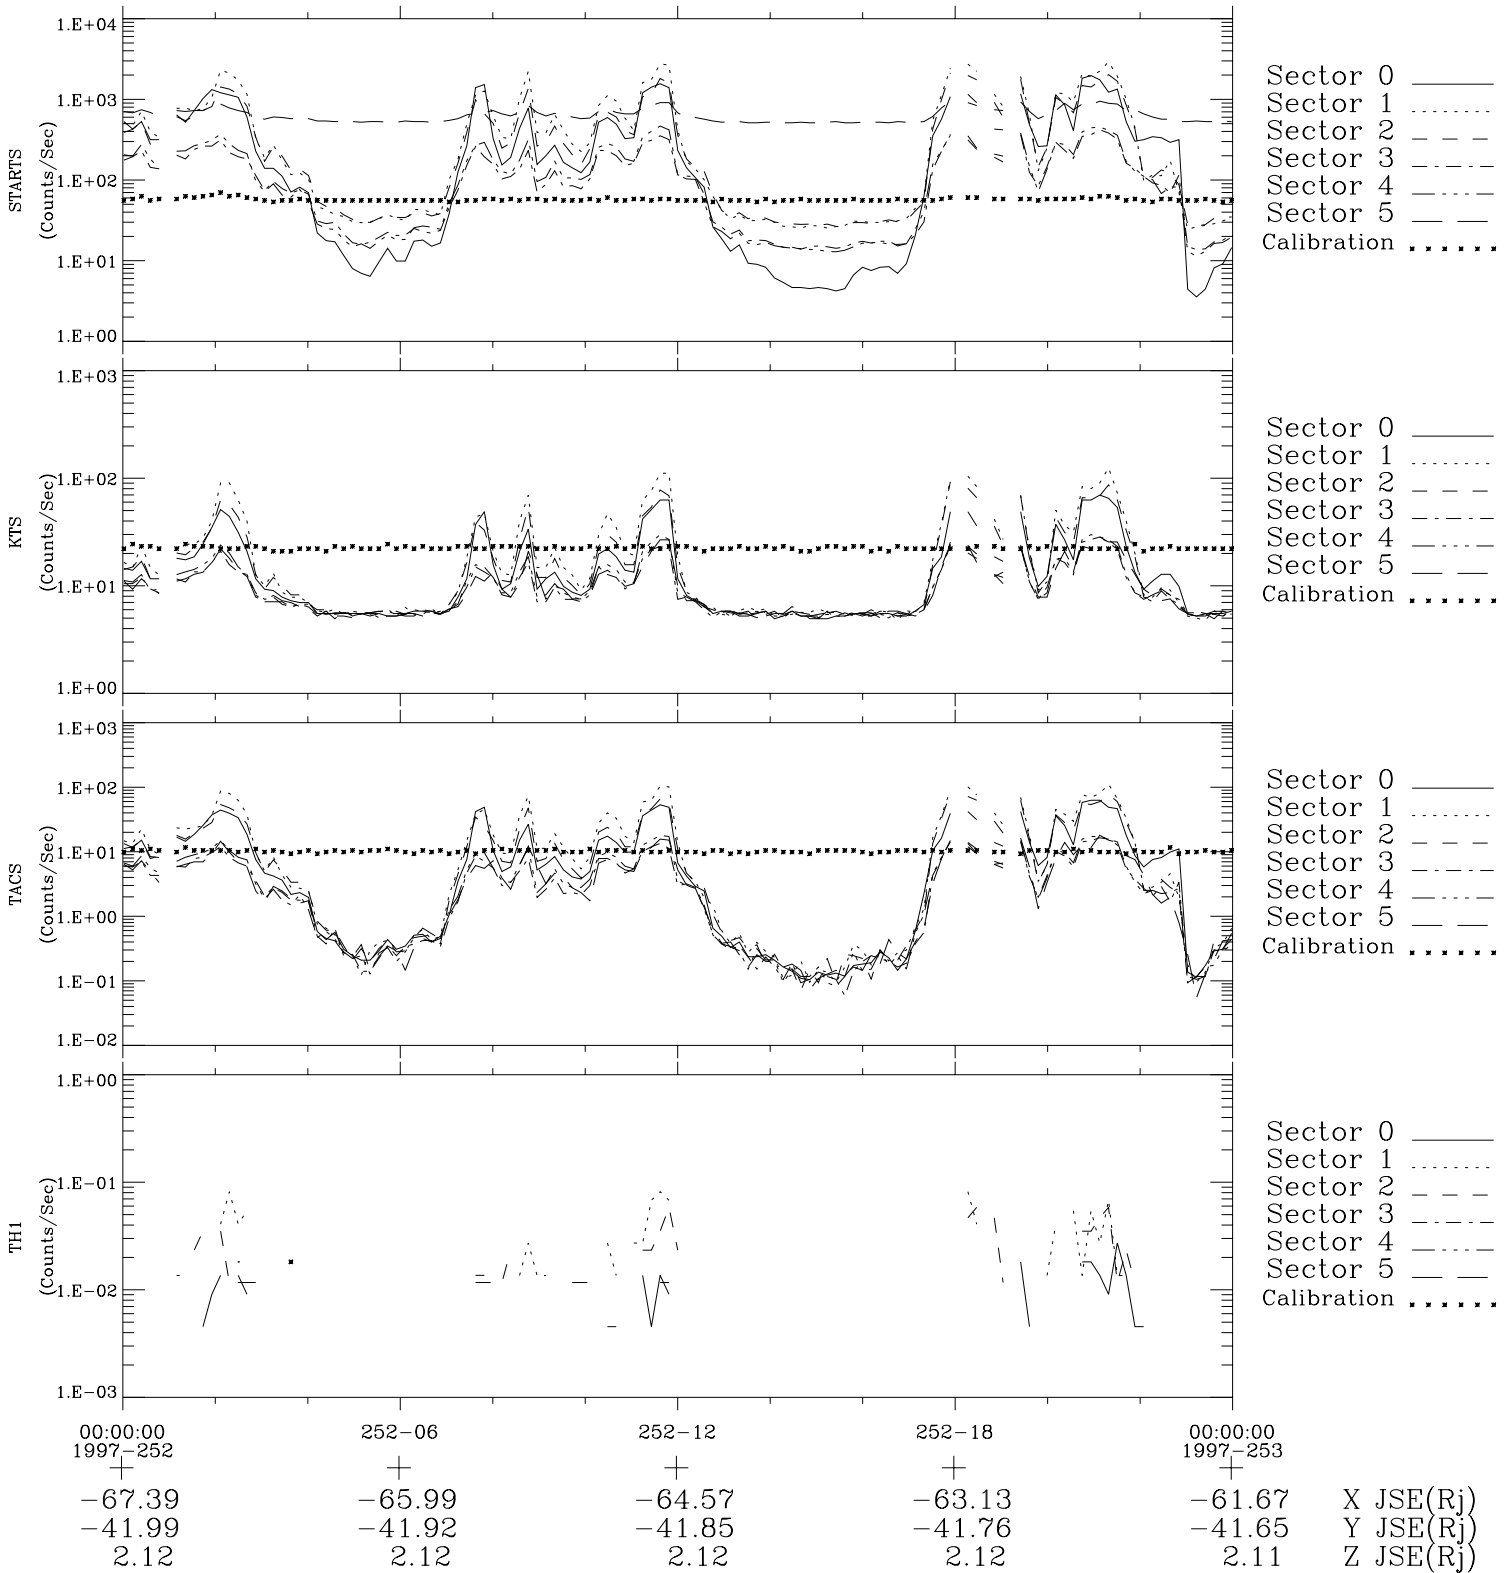

Galileo EPD Real-Time Six-Sector 97252

Software Version: RTLINE_R6 V 1.20
Data Production: 06-03-00
Plot Production: Sat Sep 15 23:52:50 2001

◇ = Jupiter look direction
□ = Corotation look direction