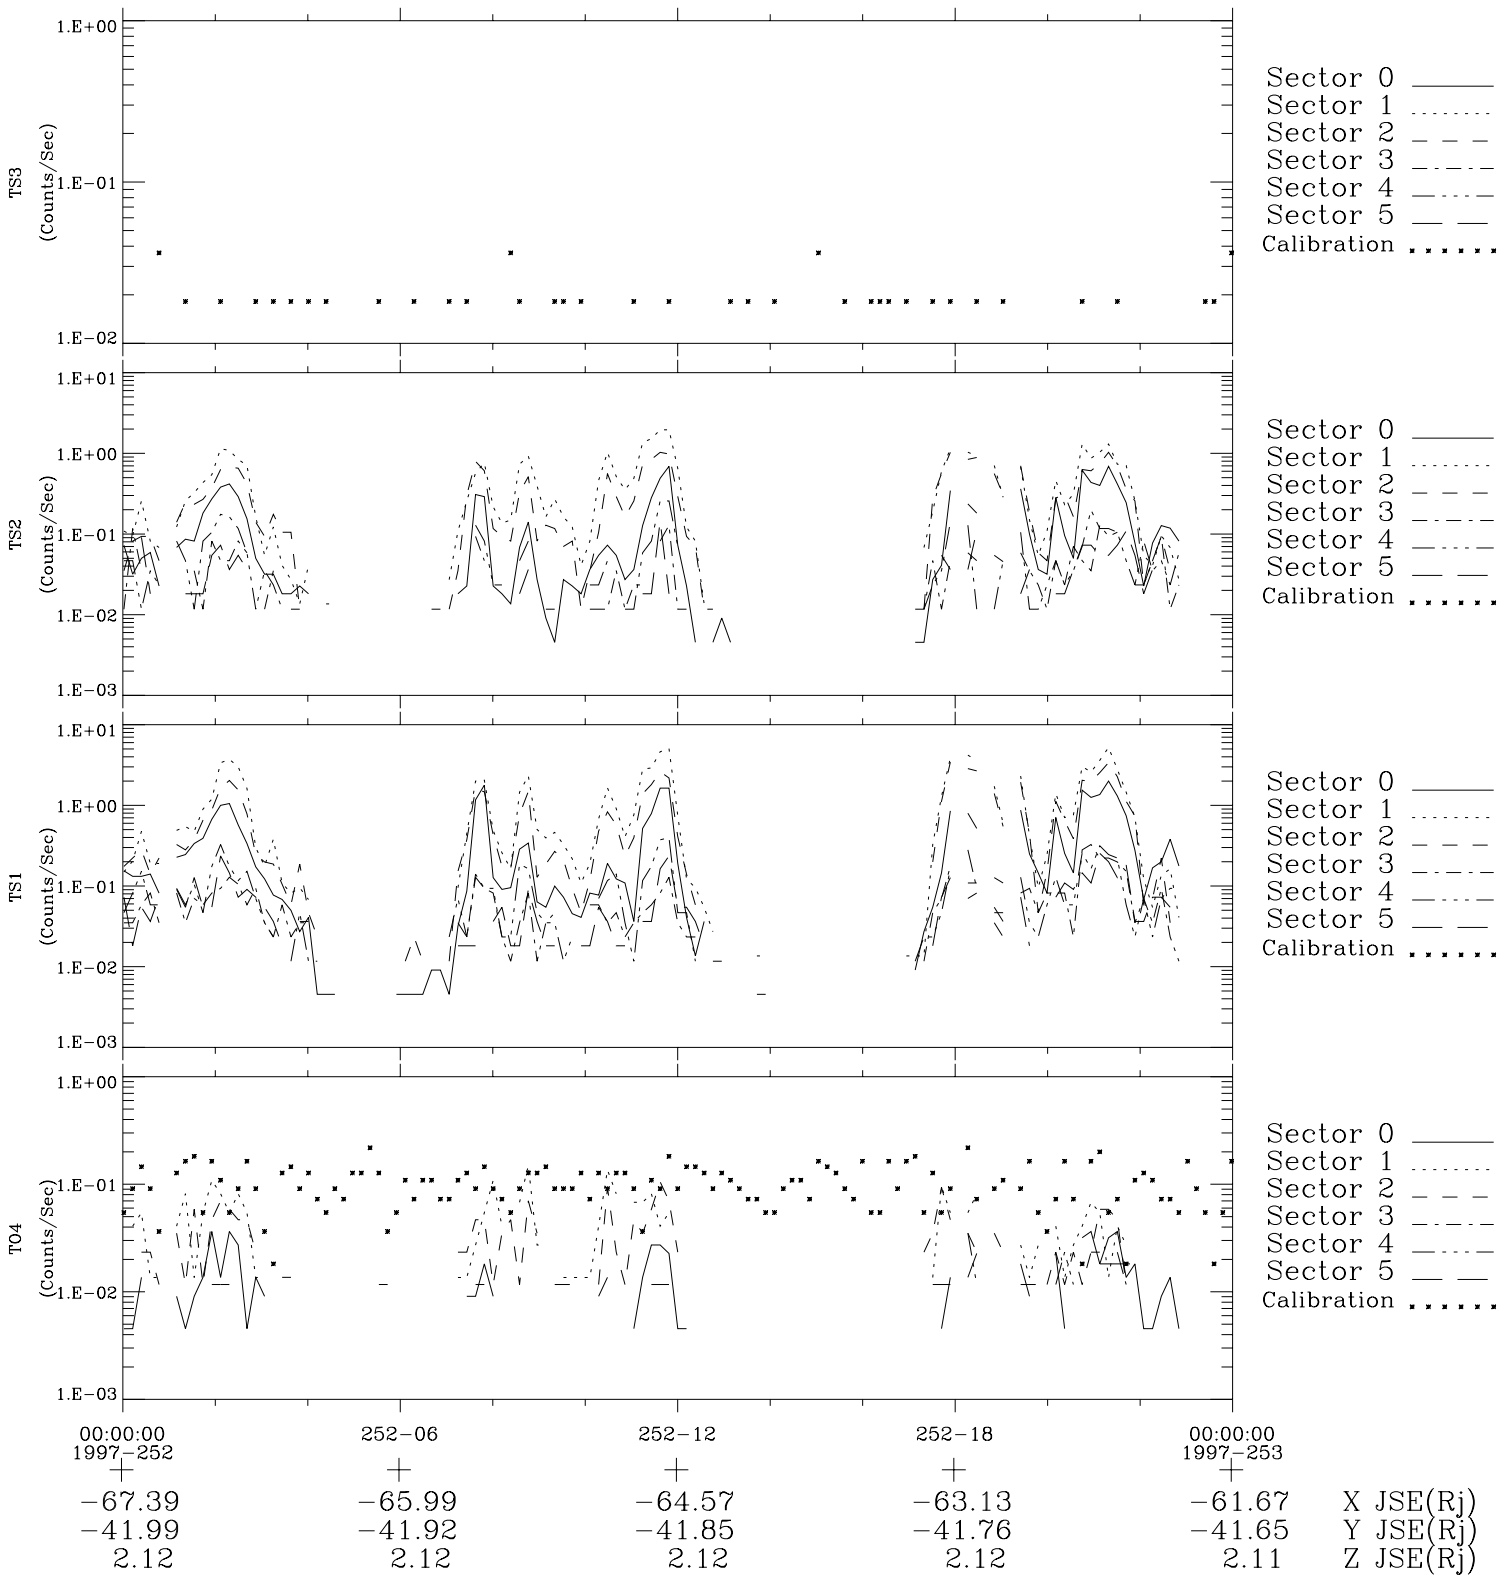

# Galileo EPD Real-Time Six-Sector 97252

Software Version: RTLINE\_R6 V 1.20  
Data Production: 06-03-00  
Plot Production: Sat Sep 15 23:52:50 2001

◇ = Jupiter look direction  
□ = Corotation look direction