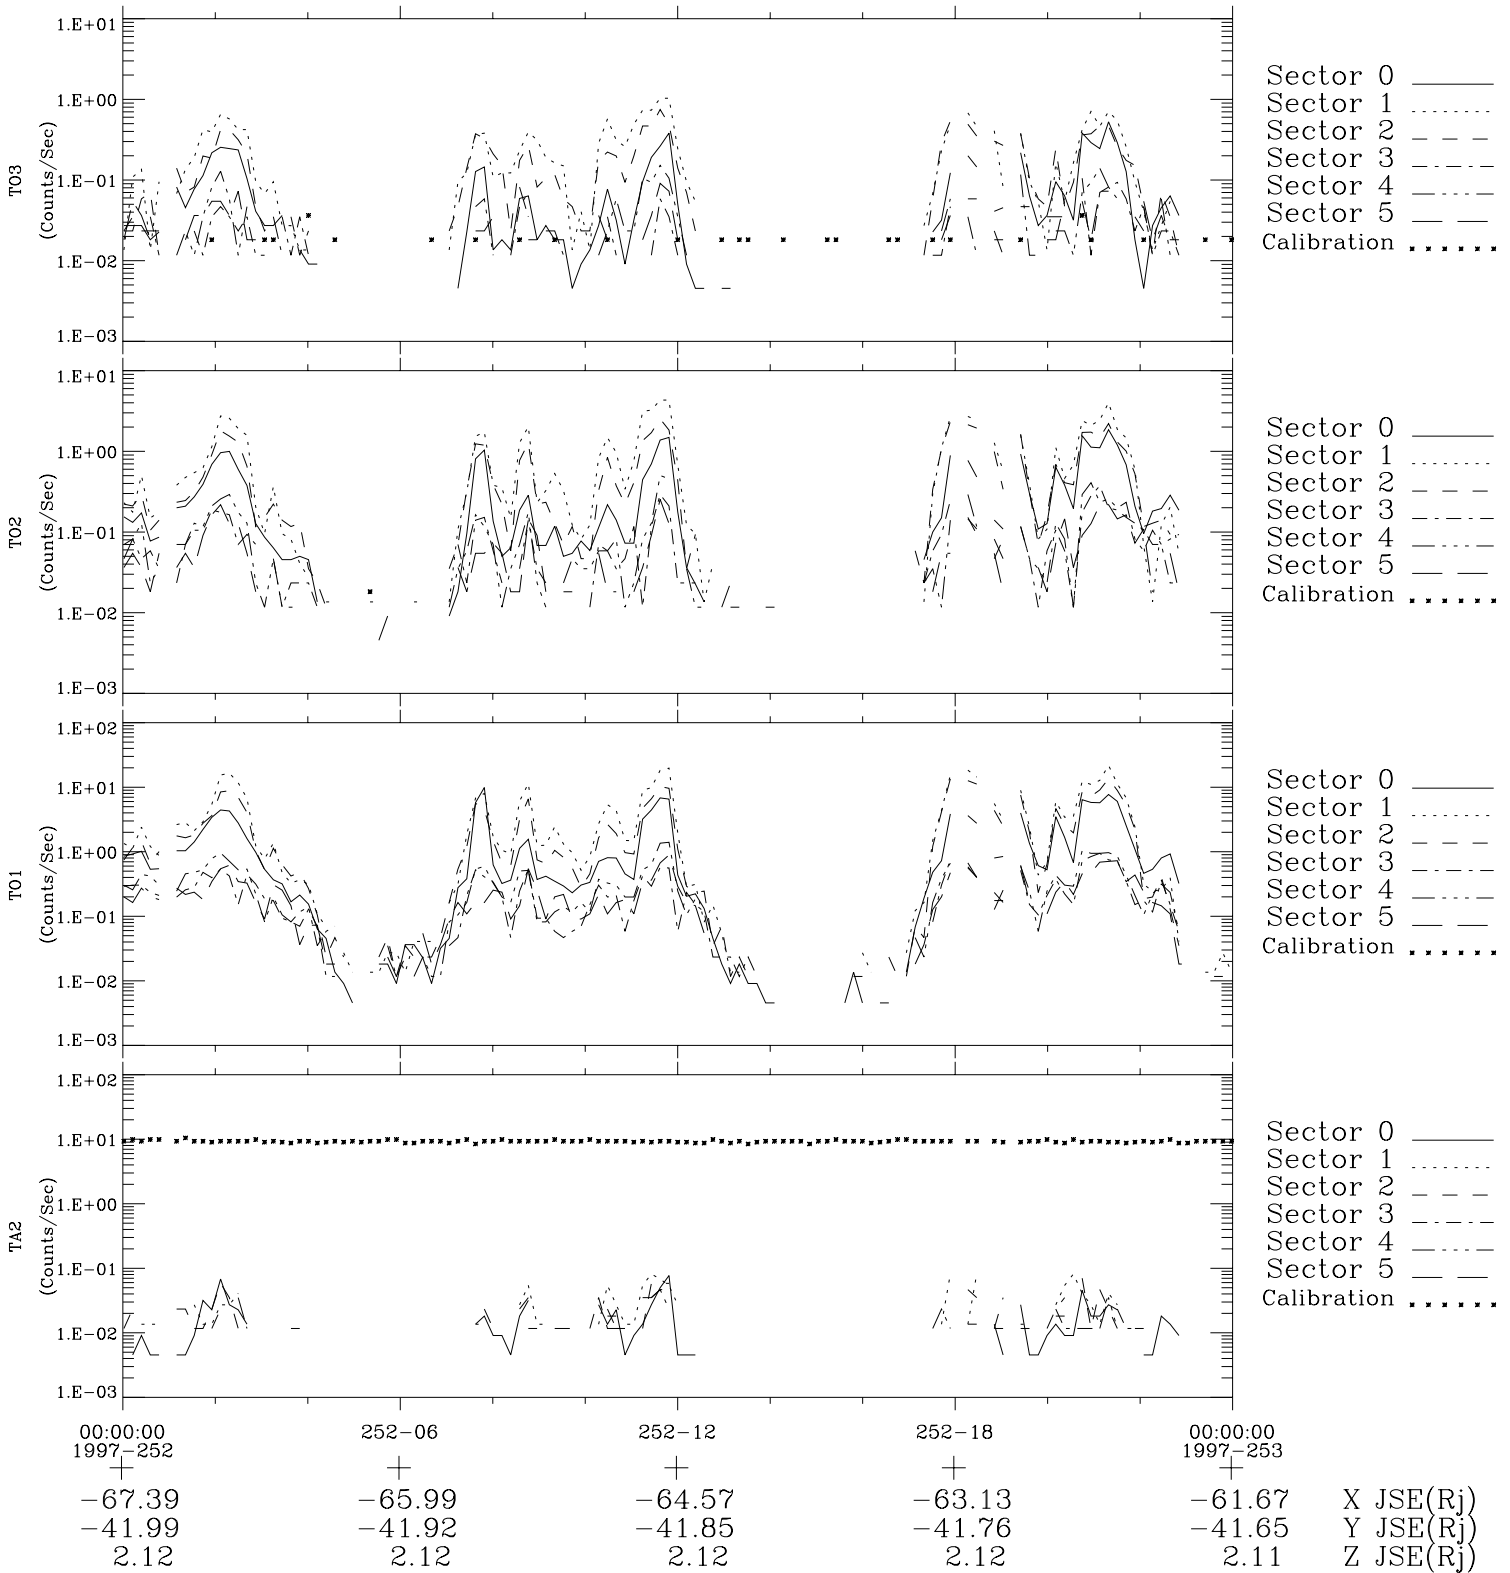

# Galileo EPD Real-Time Six-Sector 97252

Software Version: RTLINE\_R6 V 1.20  
Data Production: 06-03-00  
Plot Production: Sat Sep 15 23:52:49 2001

◇ = Jupiter look direction  
□ = Corotation look direction