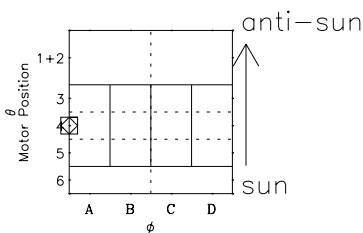

# Galileo EPD Real-Time Six-Sector 97252

Software Version: RTLINE\_R6 V 1.20  
Data Production: 06-03-00  
Plot Production: Sat Sep 15 23:52:48 2001

◇ = Jupiter look direction  
□ = Corotation look direction