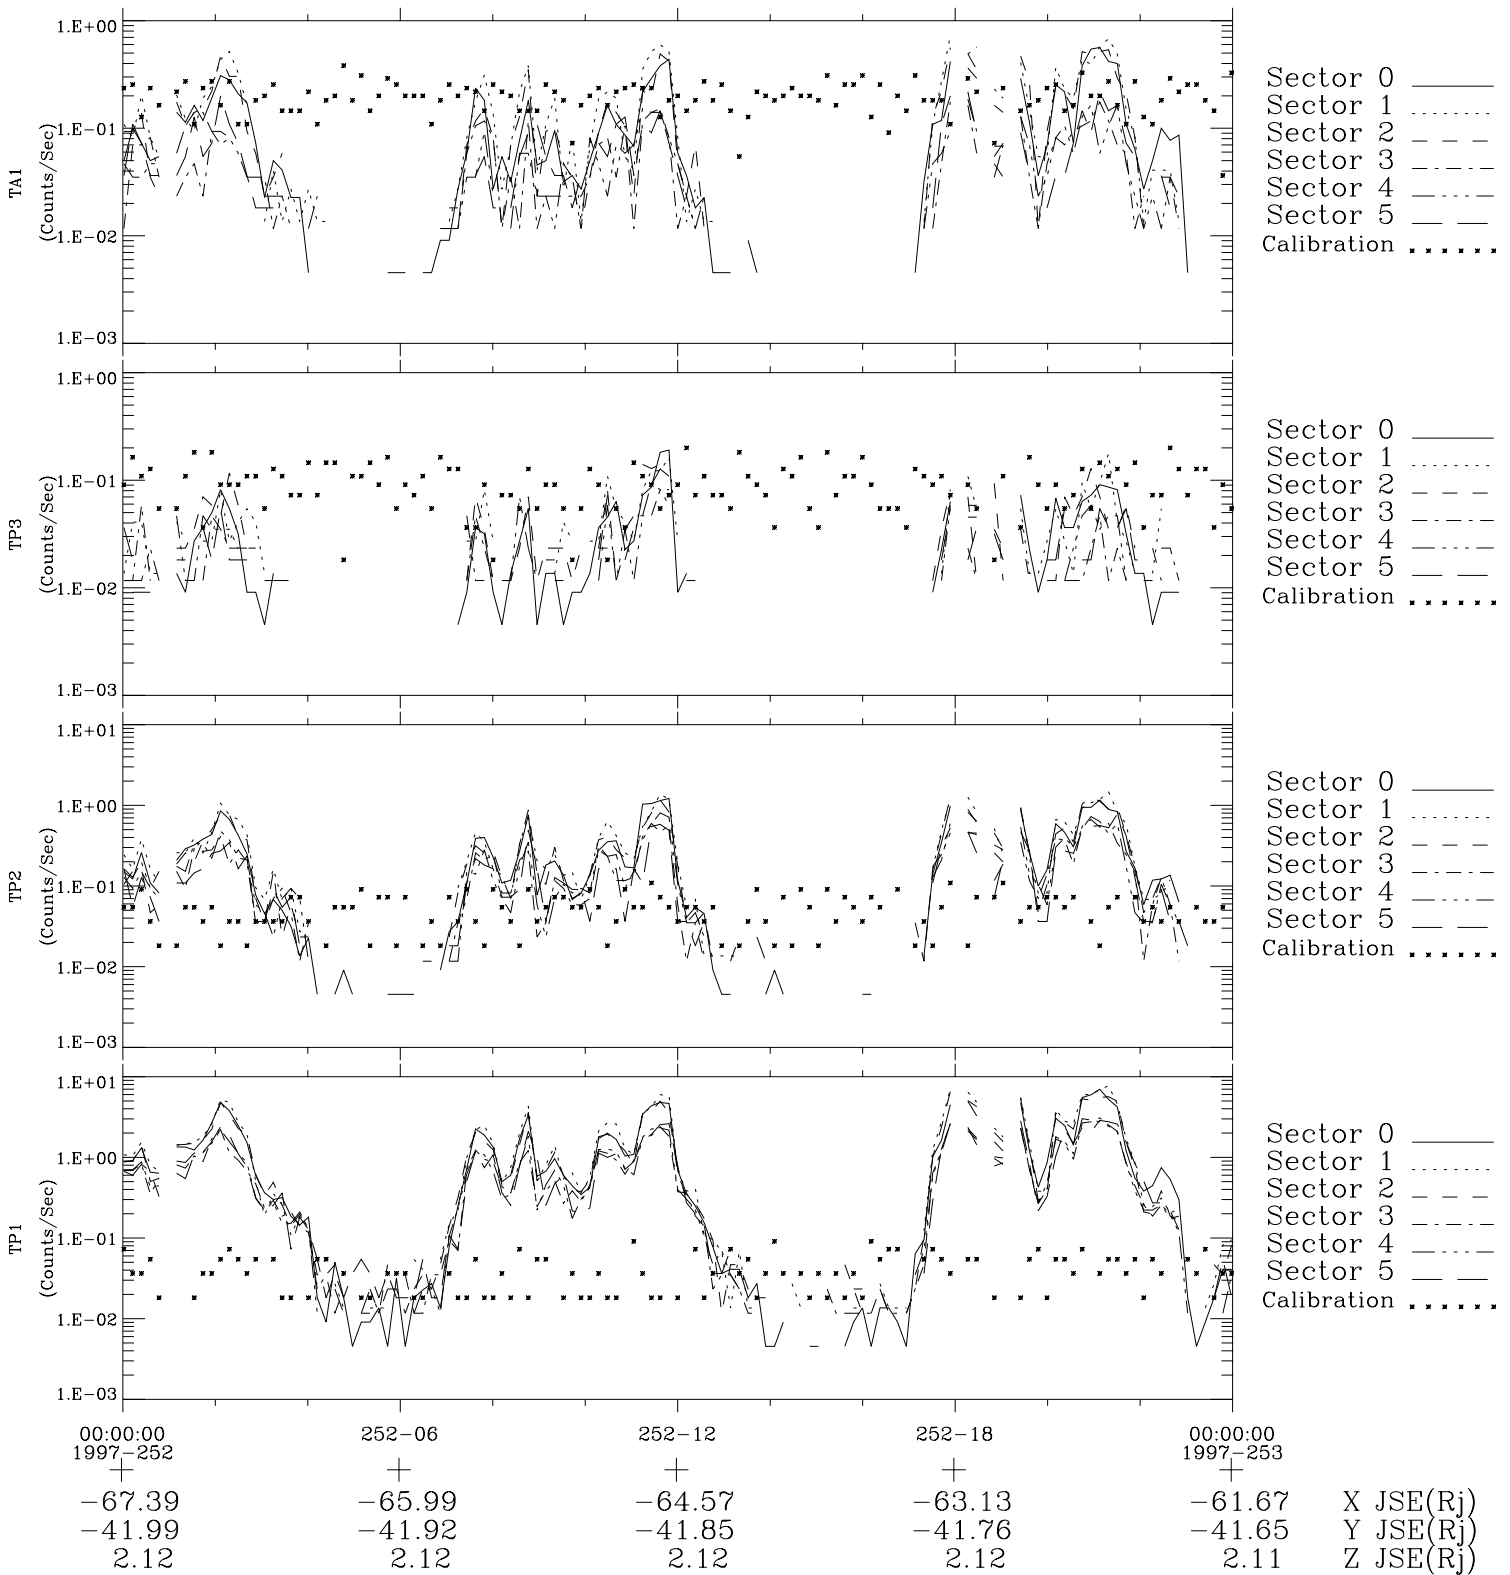

# Galileo EPD Real-Time Six-Sector 97252

Software Version: RTLINE\_R6 V 1.20  
Data Production: 06-03-00  
Plot Production: Sat Sep 15 23:52:48 2001

◇ = Jupiter look direction  
□ = Corotation look direction