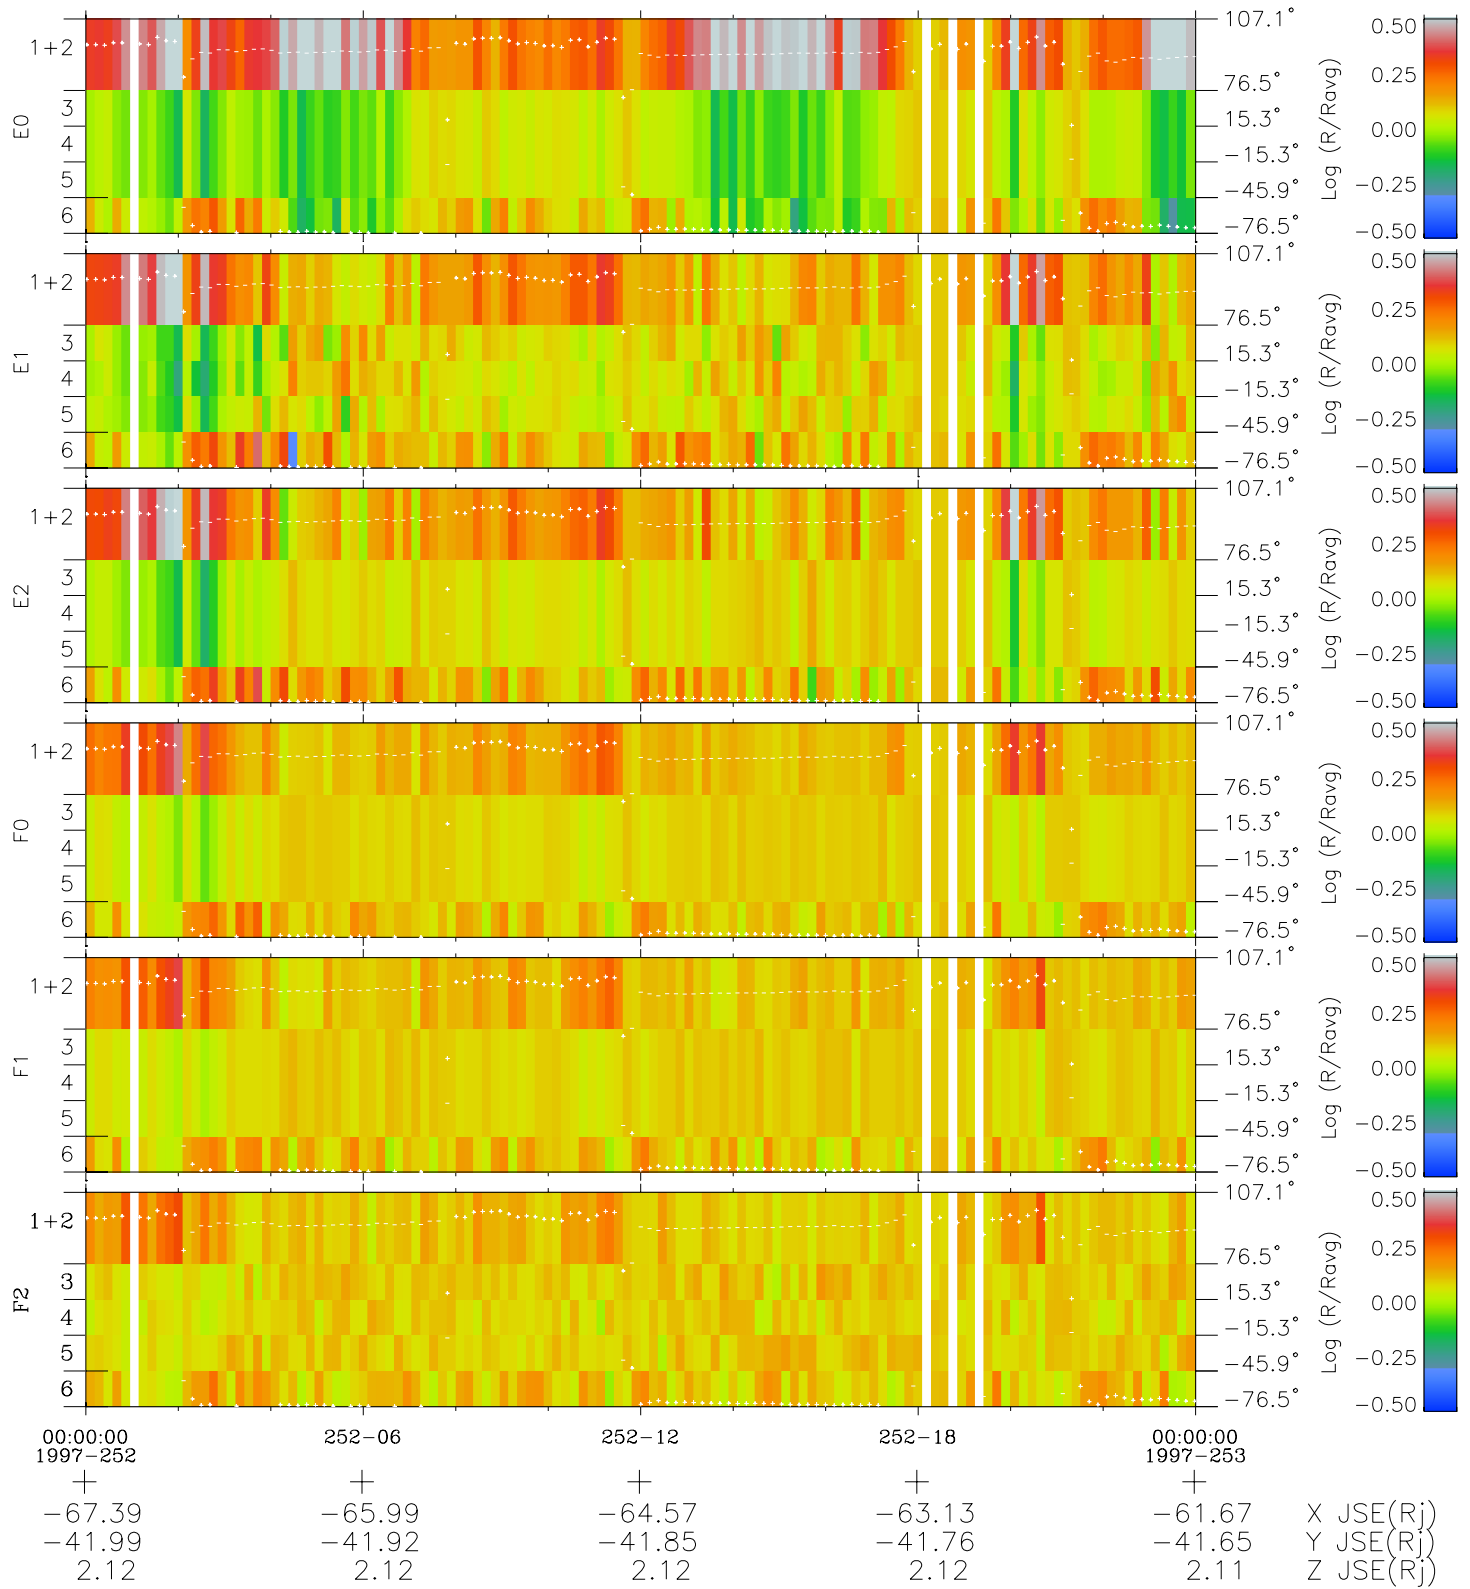

# Galileo EPD Real Elevation Anisotropies 97252

Software Version: RTELEV\_MEAN V 1.20  
 Data Production: 06-03-00  
 Plot Production: Sat Sep 15 23:51:38 2001  
 Color File: wondr3  
 Geofactor File: 1.1

- ◇ = Jupiter look direction
- = Corotation look direction