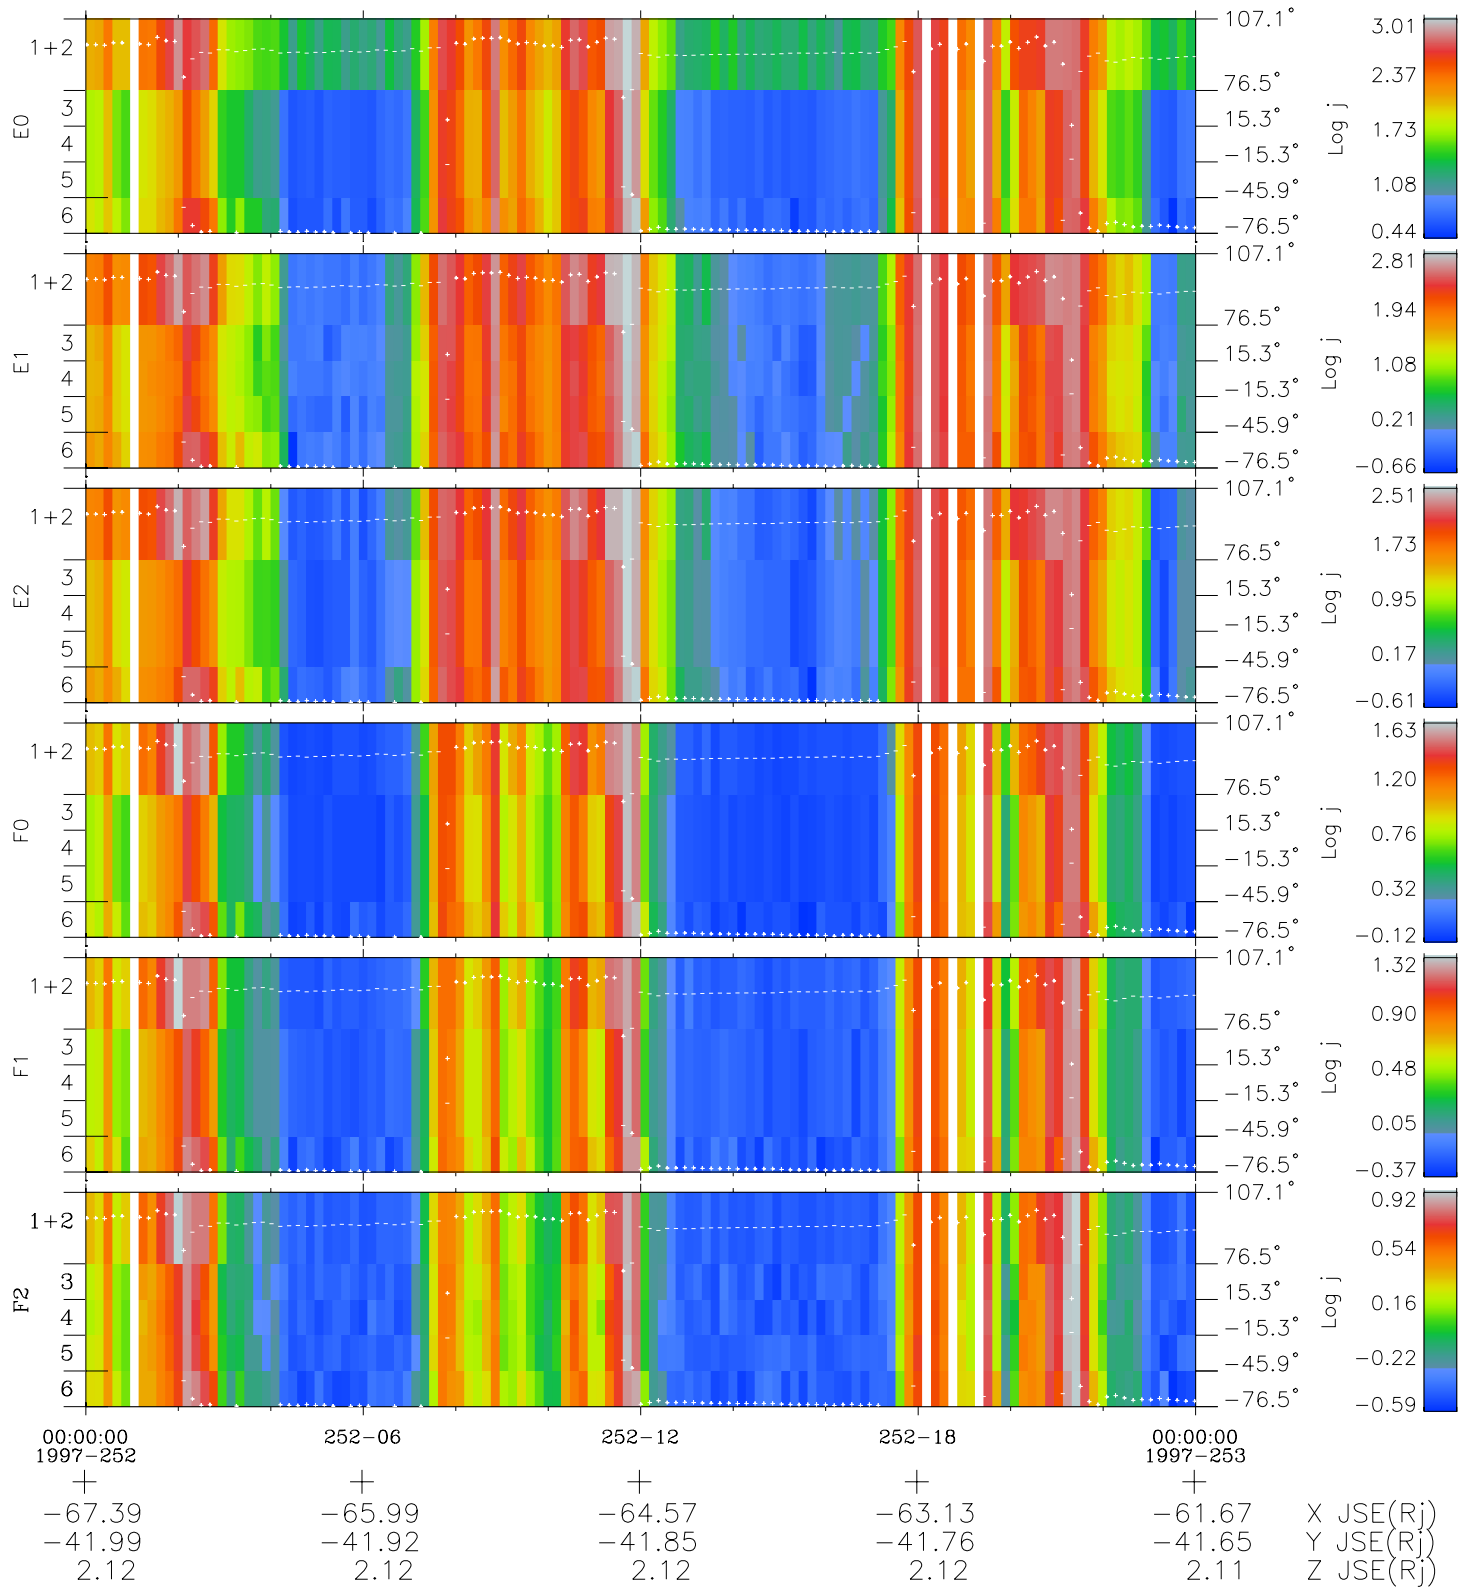

# Galileo EPD Real Elevation Anisotropies 97252

Software Version: RTELEV\_FLUX V 1.20  
 Data Production: 06-03-00  
 Plot Production: Sat Sep 15 23:51:50 2001  
 Color File: wondr3  
 Geofactor File: 1.1

- ◇ = Jupiter look direction
- = Corotation look direction