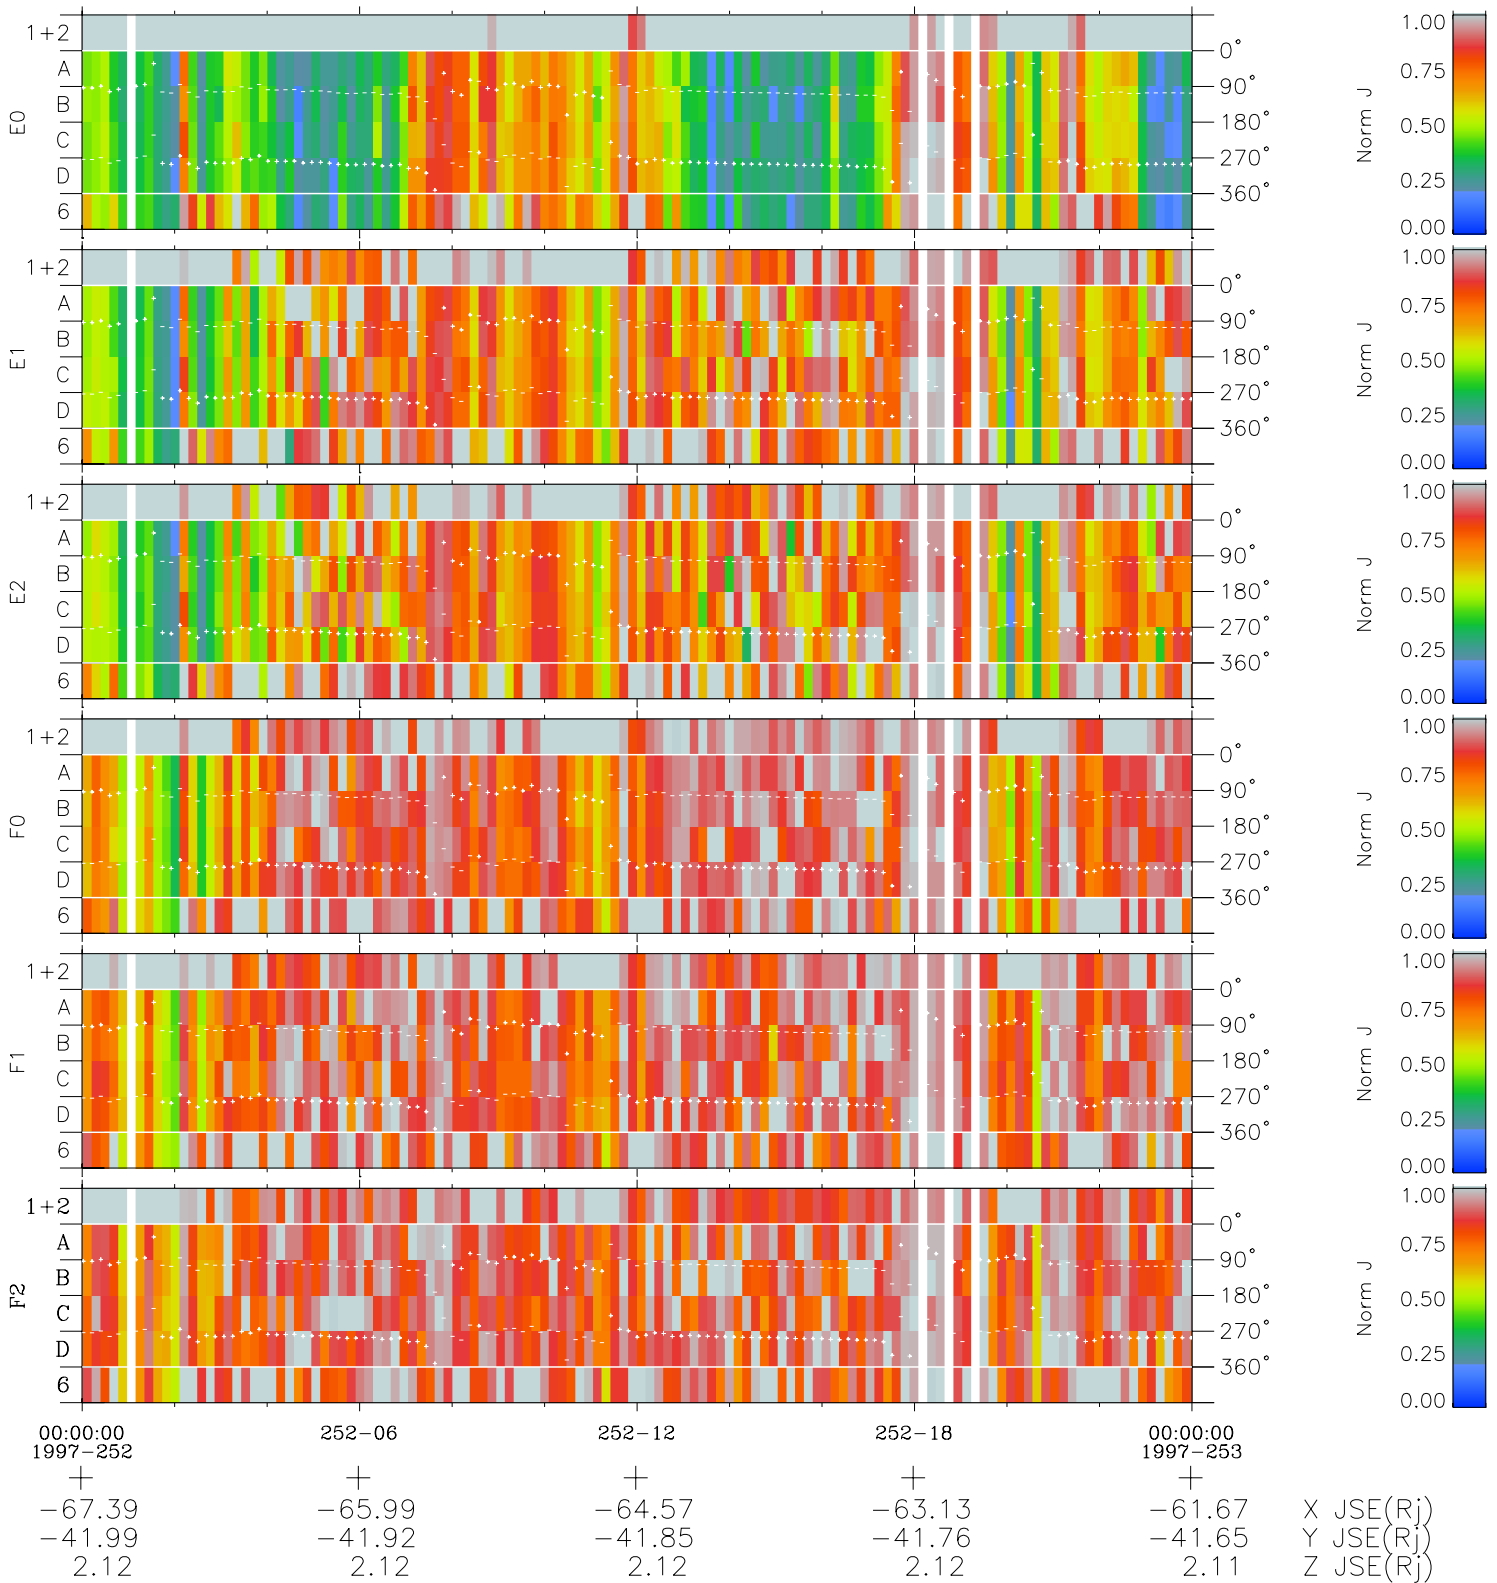

Galileo EPD Real Time Azimuth Anisotropies 97252

Software Version: RTAZIM_NORM V 1.20
Data Production: 06-03-00
Plot Production: Sat Sep 15 23:52:36 2001
Color File: wondr3
Geofactor File: 1.1

◇ = Jupiter look direction
□ = Corotation look direction