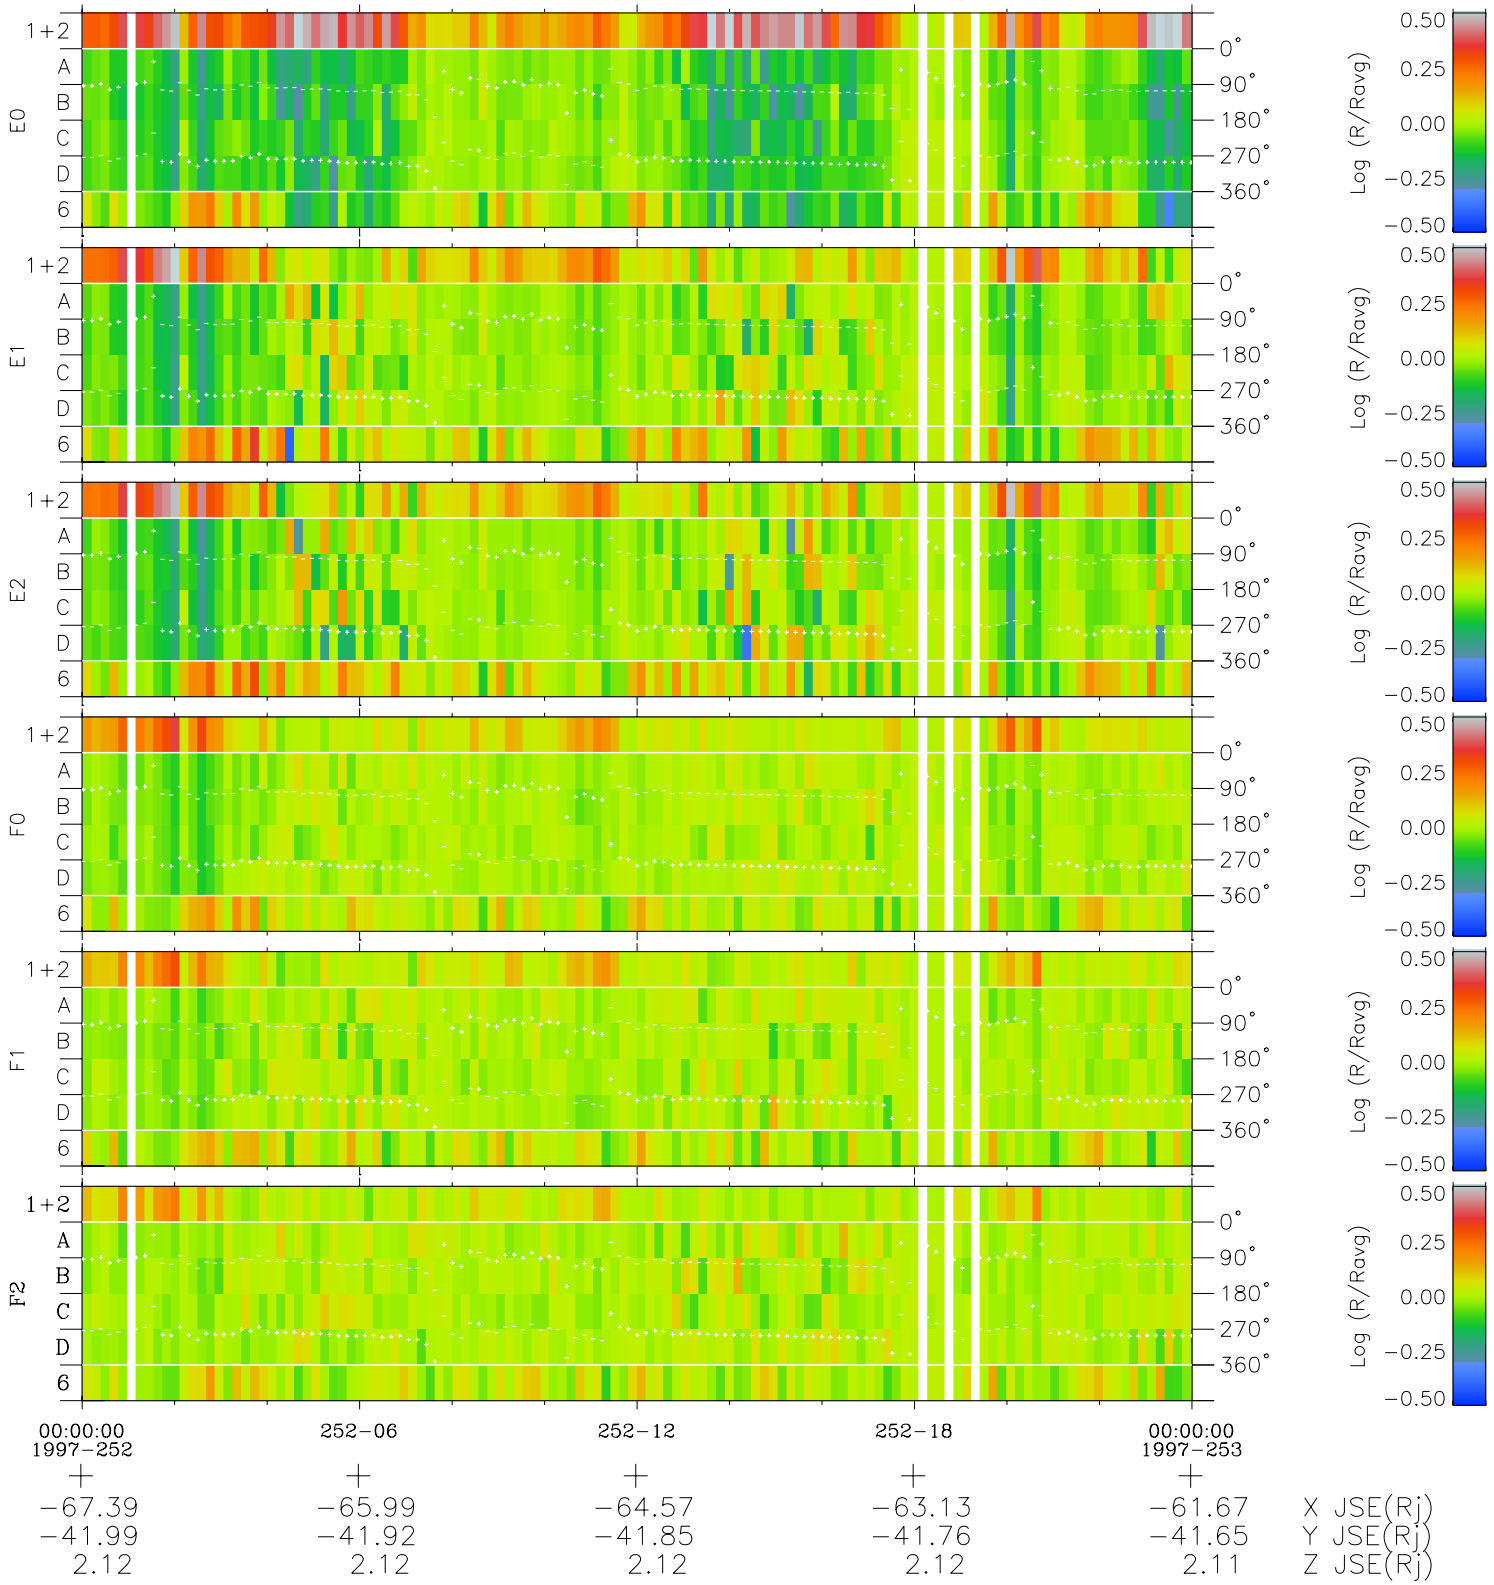

Galileo EPD Real Time Azimuth Anisotropies 97252

Software Version: RTAZIM_MEAN V 1.20
 Data Production: 06-03-00
 Plot Production: Sat Sep 15 23:52:14 2001
 Color File: wondr3
 Geofactor File: 1.1

◇ = Jupiter look direction
 □ = Corotation look direction