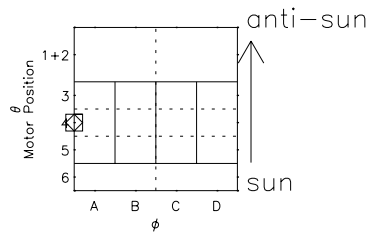

Galileo EPD Real Time Azimuth Anisotropies 97252

Software Version: RTAZIM_MEAN V 1.20
 Data Production: 06-03-00
 Plot Production: Sat Sep 15 23:52:14 2001
 Color File: wondr3
 Geofactor File: 1.1

◇ = Jupiter look direction
 □ = Corotation look direction