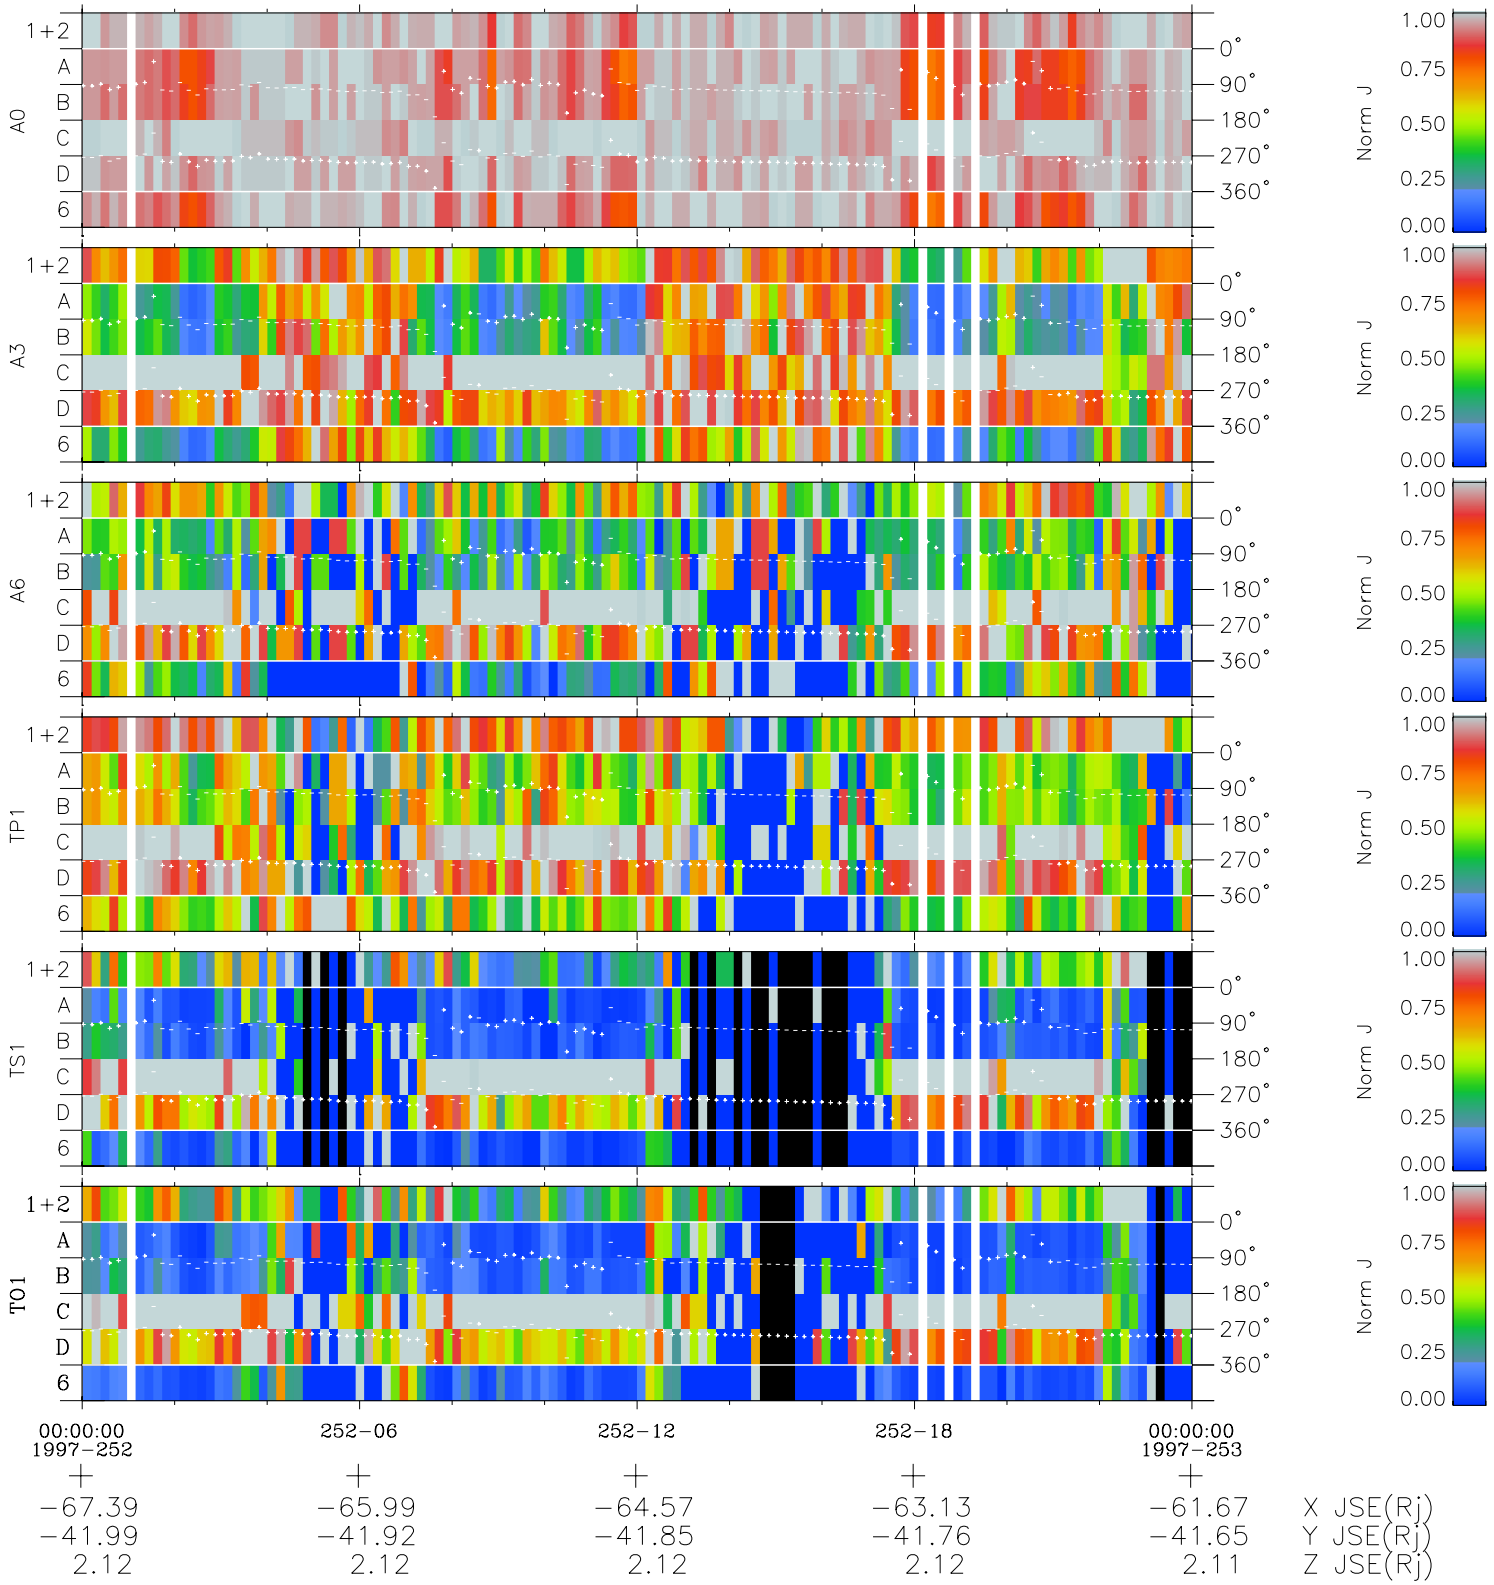

Galileo EPD Real Time Azimuth Anisotropies 97252

Software Version: RTAZIM_NORM V 1.20
 Data Production: 06-03-00
 Plot Production: Sat Sep 15 23:52:31 2001
 Color File: wondr3
 Geofactor File: 1.1

◇ = Jupiter look direction
 □ = Corotation look direction