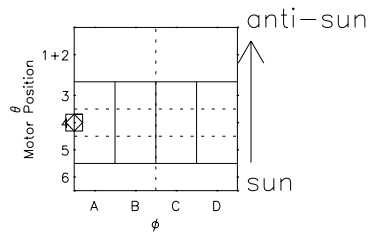

Galileo EPD Real Time Azimuth Anisotropies 97252

Software Version: RTAZIM_NORM V 1.20
 Data Production: 06-03-00
 Plot Production: Sat Sep 15 23:52:31 2001
 Color File: wondr3
 Geofactor File: 1.1

◇ = Jupiter look direction
 □ = Corotation look direction